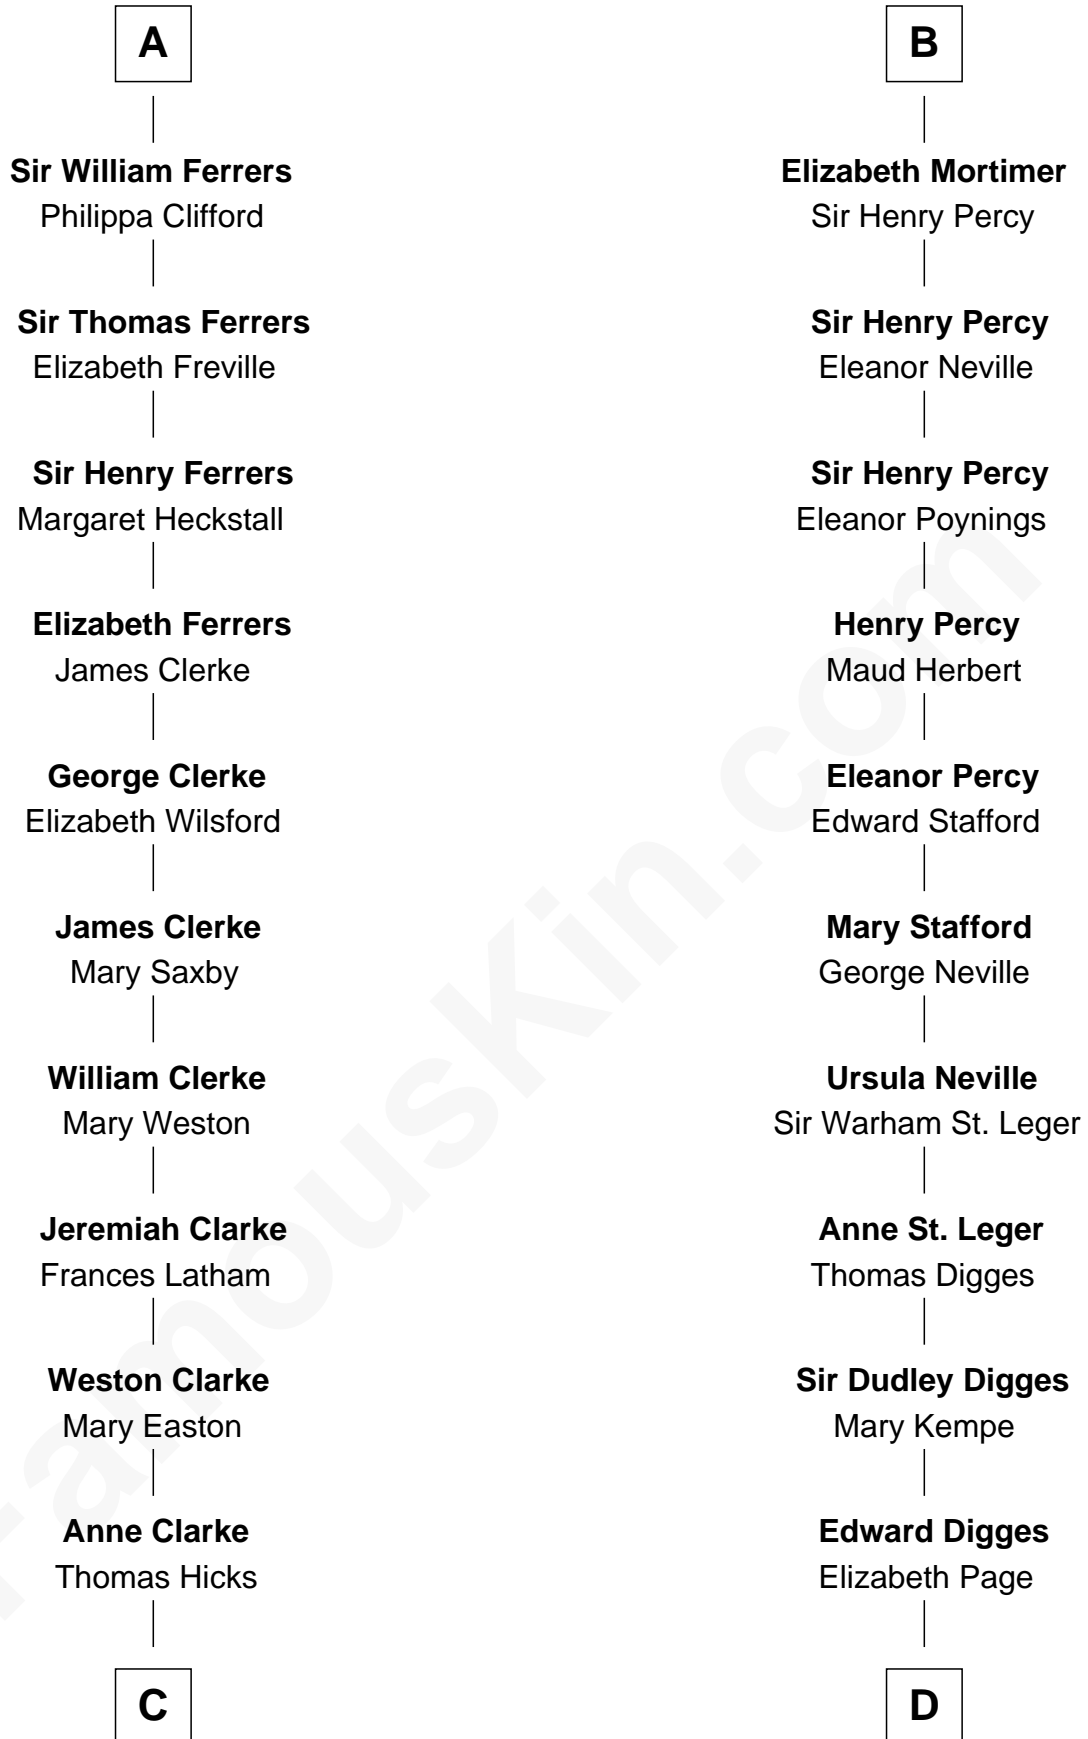

FamousKin.com Relationship Chart of

Hetty Green

"The Witch of Wall Street"

20th cousin 1 time removed of

Daniel Carroll

Signer of the U.S. Constitution

C

Thomas Hicks

Judith Akin

Sarah Hicks

Gideon Howland

Gideon Howland

Mehitable Howland

Abby Slocum Howland

Edward Mott Robinson

Hetty Green