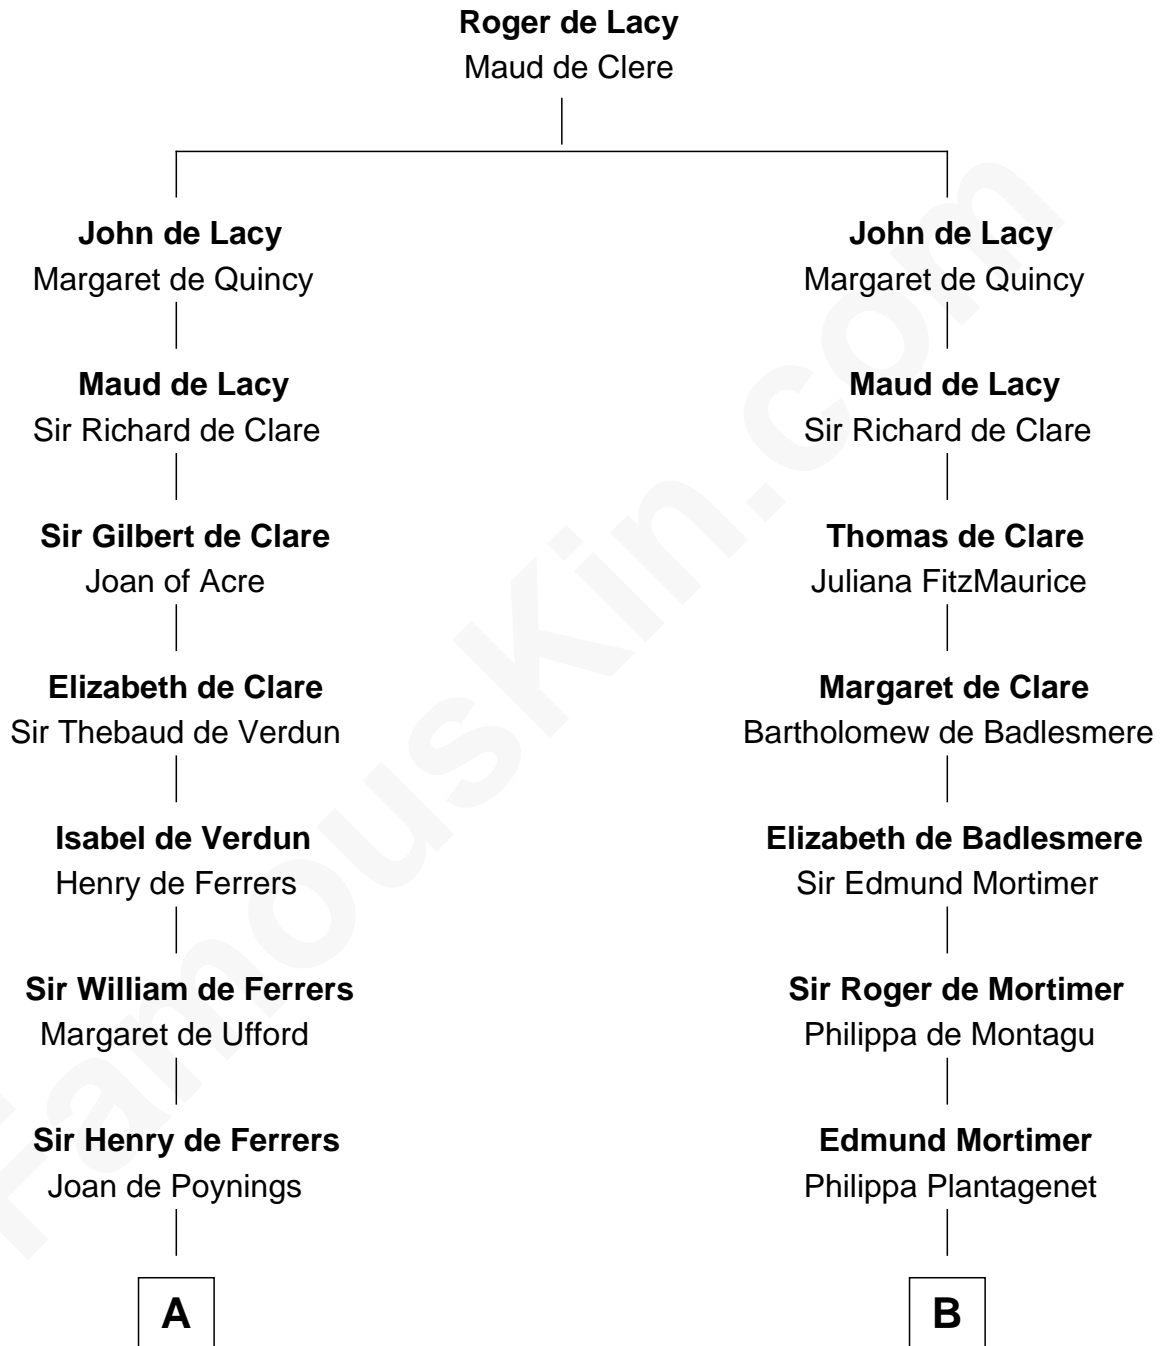

FamousKin.com Relationship Chart of

Hetty Green

"The Witch of Wall Street"

20th cousin 1 time removed of

Daniel Carroll

Signer of the U.S. Constitution

C

Thomas Hicks

Judith Akin

Sarah Hicks

Gideon Howland

Gideon Howland

Mehitable Howland

Abby Slocum Howland

Edward Mott Robinson

Hetty Green