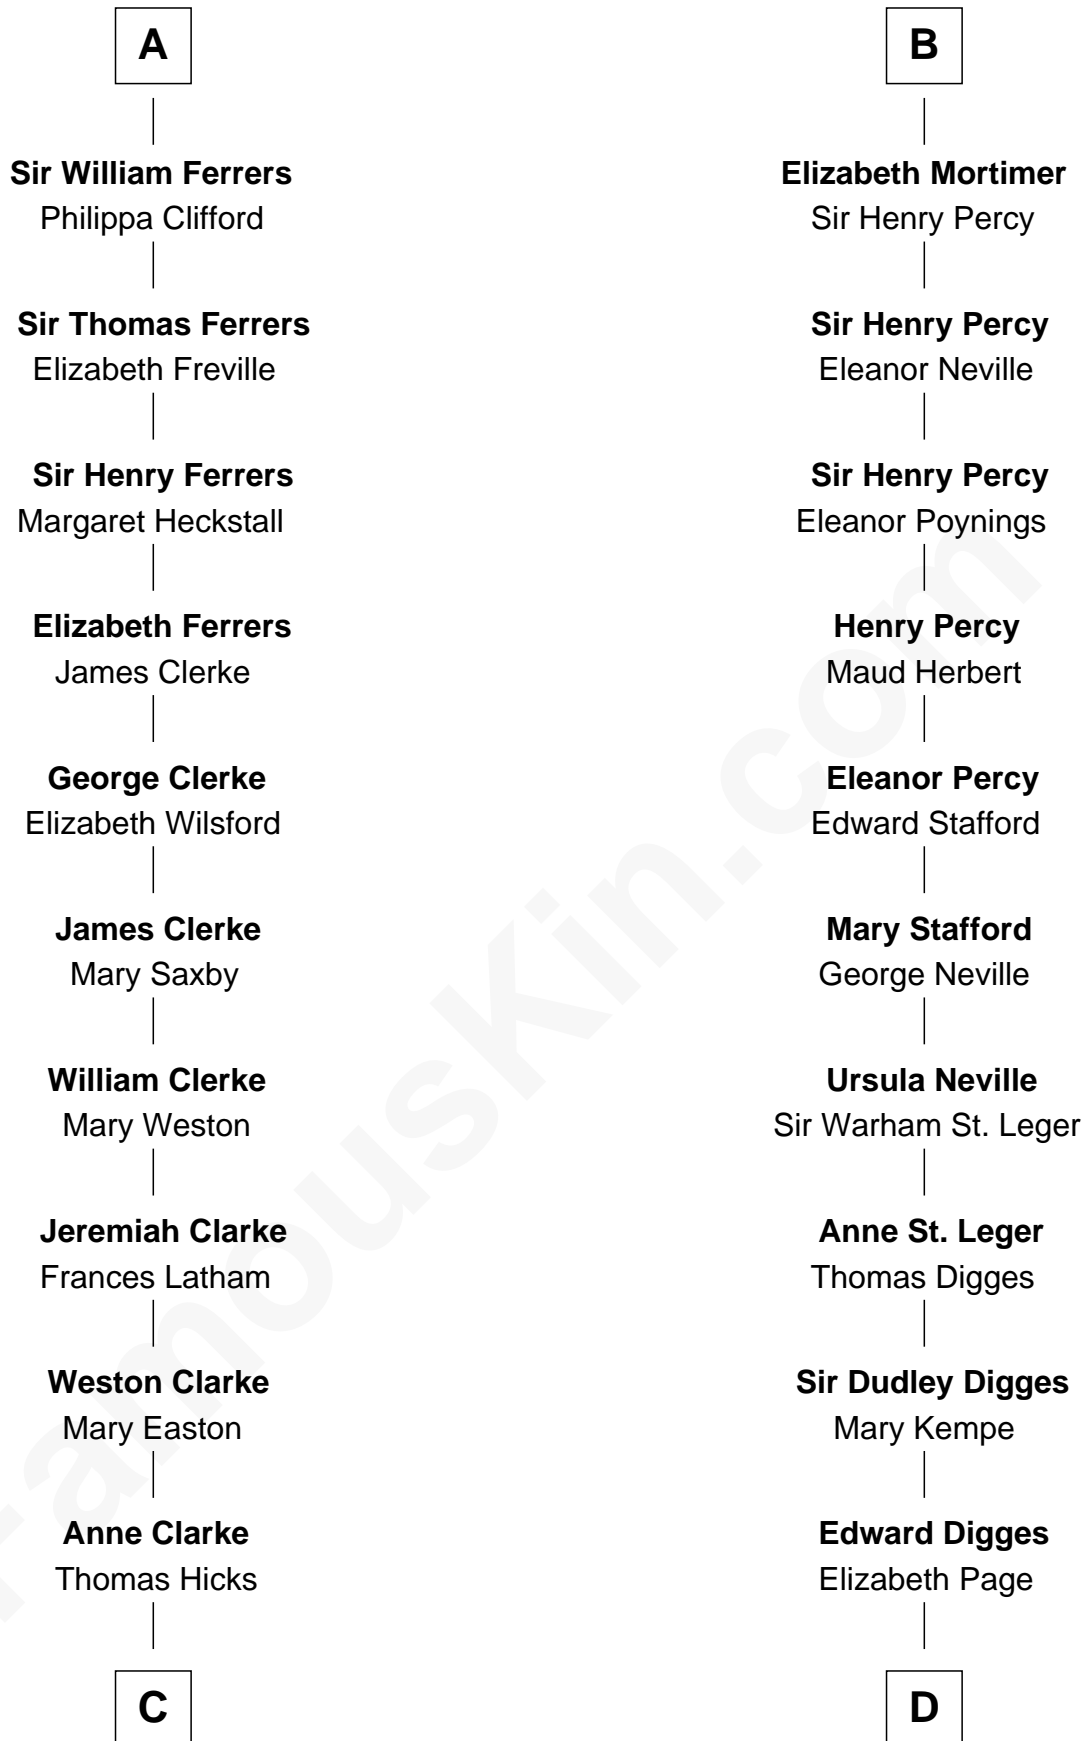

FamousKin.com

Relationship Chart of

Hetty Green

"The Witch of Wall Street"

20th cousin 1 time removed of

Daniel Carroll

Signer of the U.S. Constitution

C

Thomas Hicks

Judith Akin

Sarah Hicks

Gideon Howland

Gideon Howland

Mehitable Howland

Abby Slocum Howland

Edward Mott Robinson