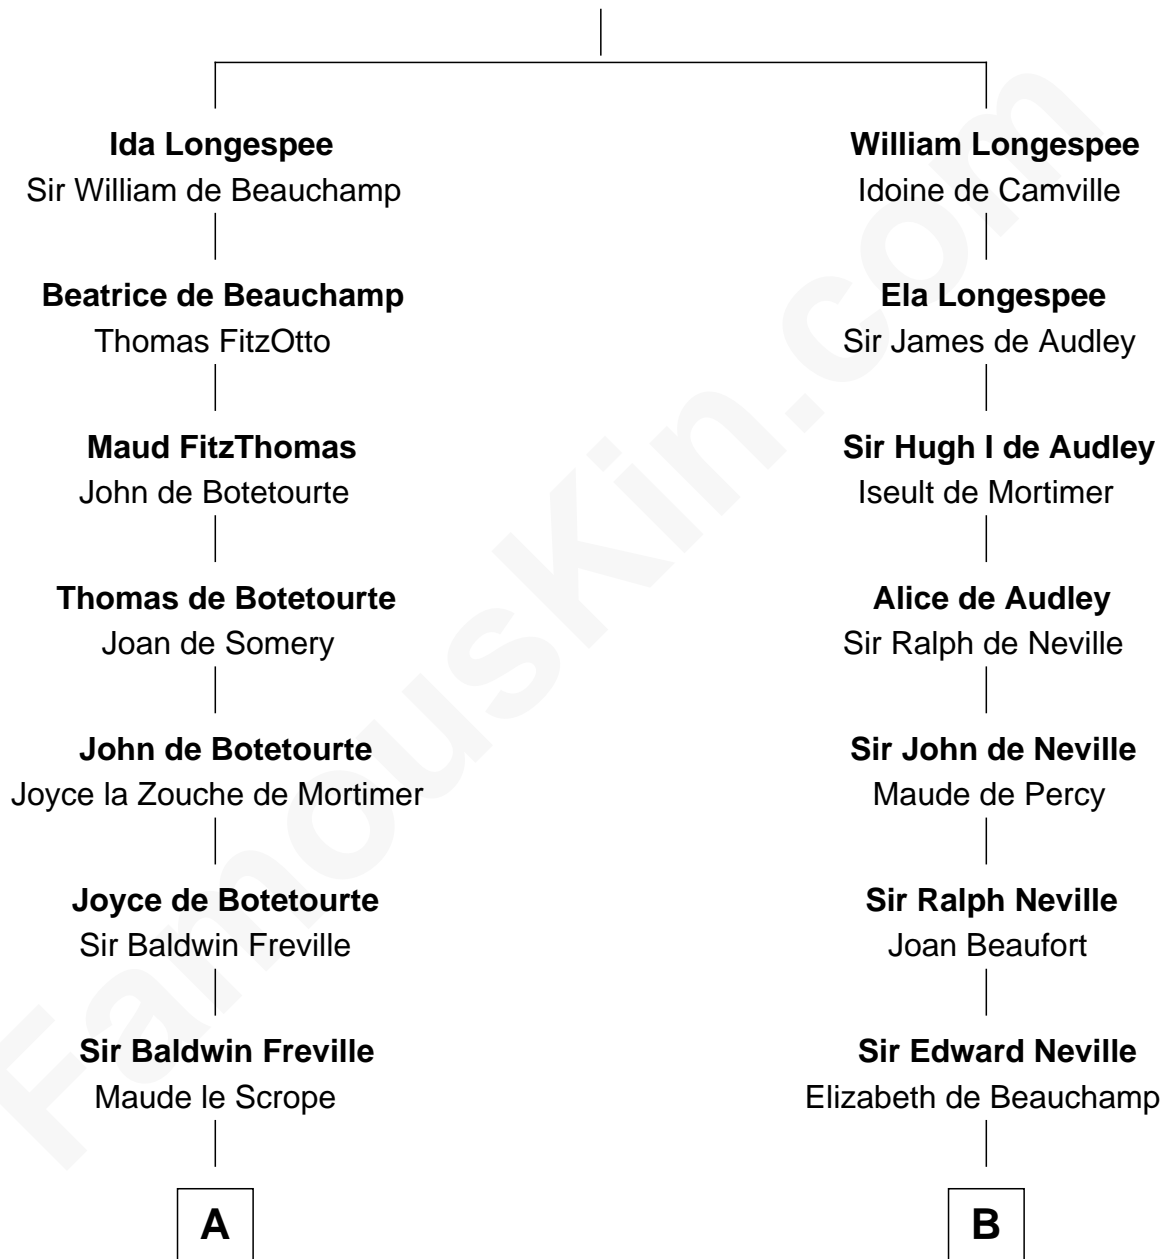

## Relationship Chart of

### Hetty Green

*"The Witch of Wall Street"*

16th cousin 4 times removed of

**Daniel Carroll**

*Signer of the U.S. Constitution*

**Sir William Longespee**

Ela of Salisbury

**A**

**Elizabeth Freville**  
Sir Thomas Ferrers

**Sir Henry Ferrers**  
Margaret Heckstall

**Elizabeth Ferrers**  
James Clerke

**George Clerke**  
Elizabeth Wilsford

**James Clerke**  
Mary Saxby

**William Clerke**  
Mary Weston

**Jeremiah Clarke**  
Frances Latham

**Weston Clarke**  
Mary Easton

**Anne Clarke**  
Thomas Hicks

**Thomas Hicks**  
Judith Akin

**C**

**B**

**Sir George Neville**  
Margaret Fenne

**George Neville**  
Mary Stafford