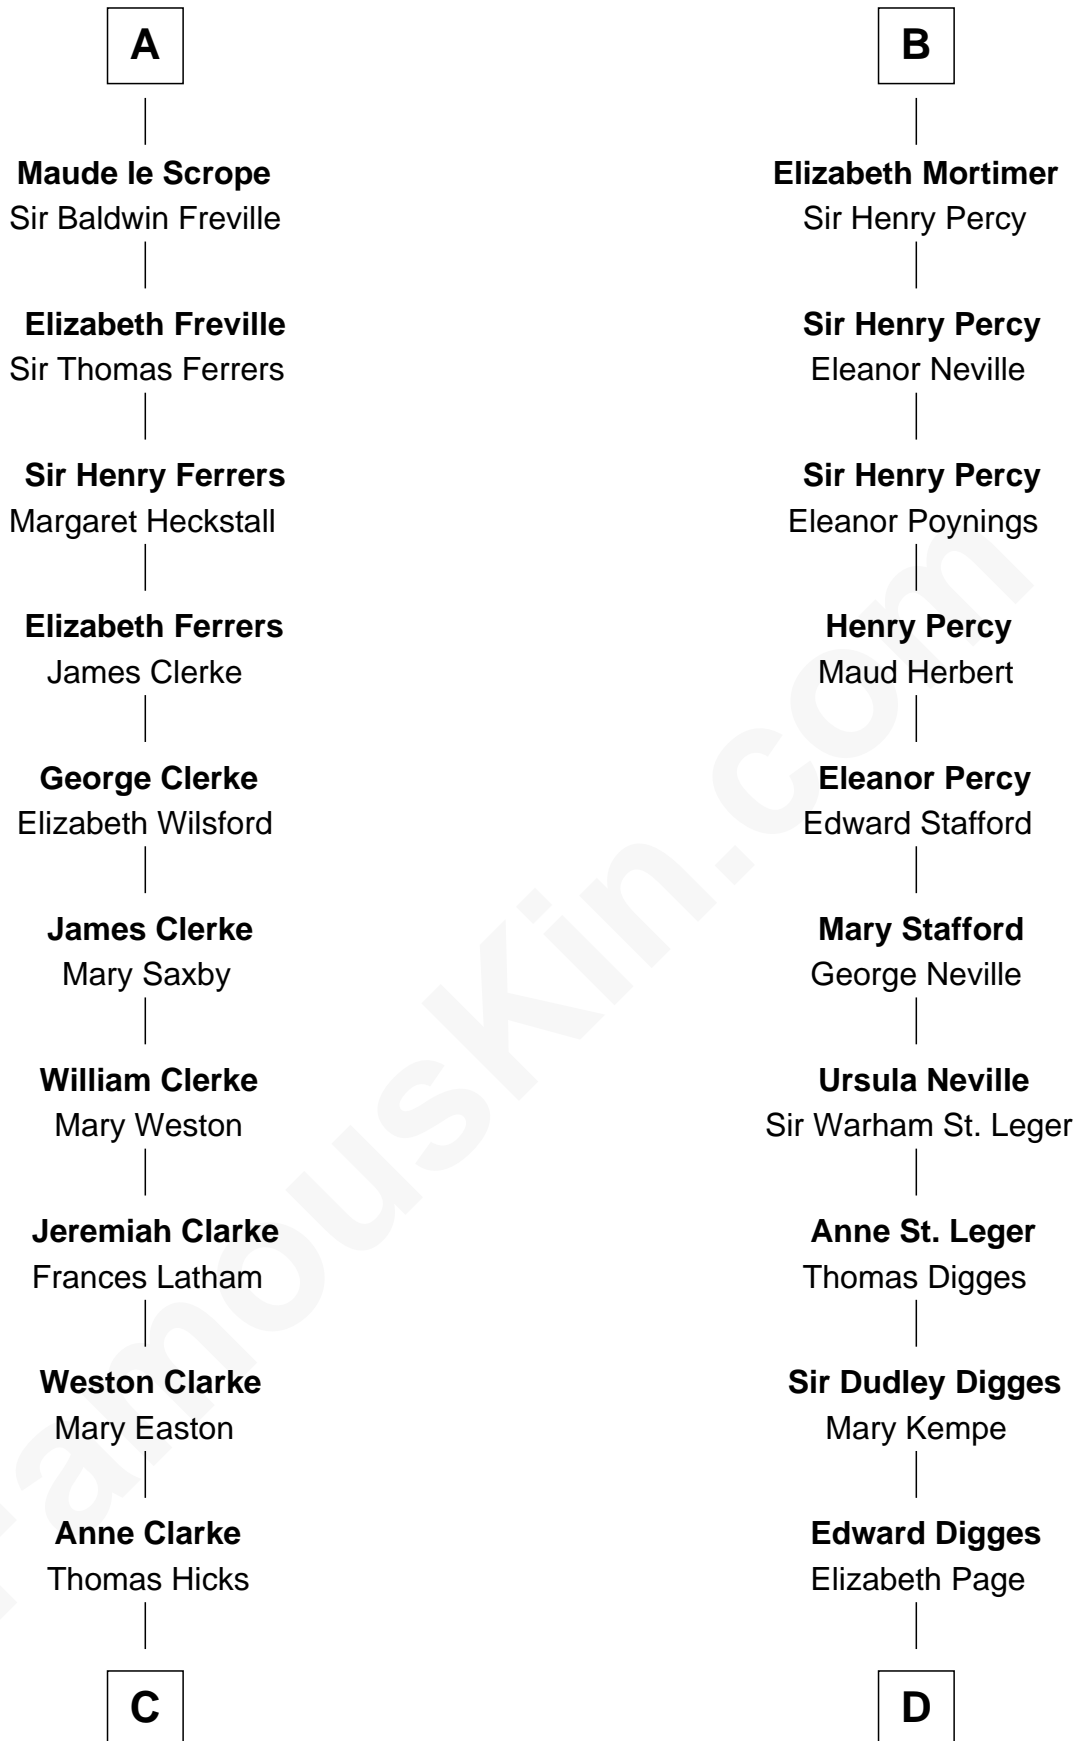

FamousKin.com Relationship Chart of

Hetty Green

"The Witch of Wall Street"

20th cousin 1 time removed of

John Carroll

Founder of Georgetown University

C

Thomas Hicks

Judith Akin

Sarah Hicks

Gideon Howland

Gideon Howland

Mehitable Howland

Abby Slocum Howland

Edward Mott Robinson

Hetty Green