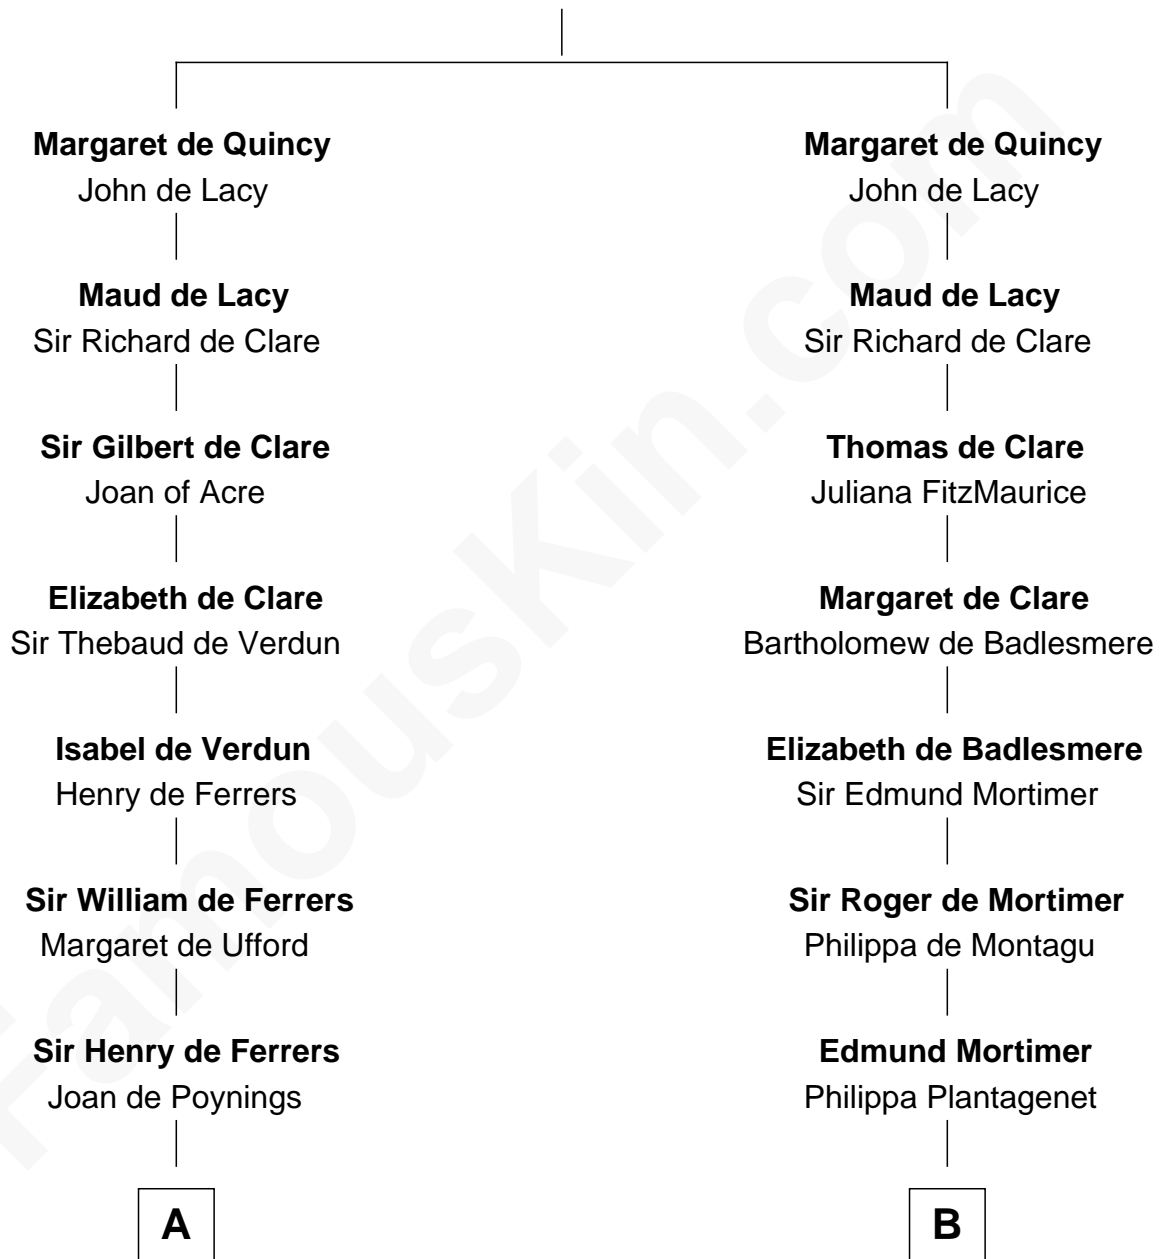

## Relationship Chart of

### Hetty Green

*"The Witch of Wall Street"*

20th cousin 1 time removed of

### John Carroll

*Founder of Georgetown University*

**Sir Robert II de Quincy**  
Hawise of Chester

**C**

**Thomas Hicks**

Judith Akin

**Sarah Hicks**

Gideon Howland

**Gideon Howland**

Mehitable Howland

**Abby Slocum Howland**

Edward Mott Robinson

**Hetty Green**

*"The Witch of Wall Street"*

**D**

**William Digges**