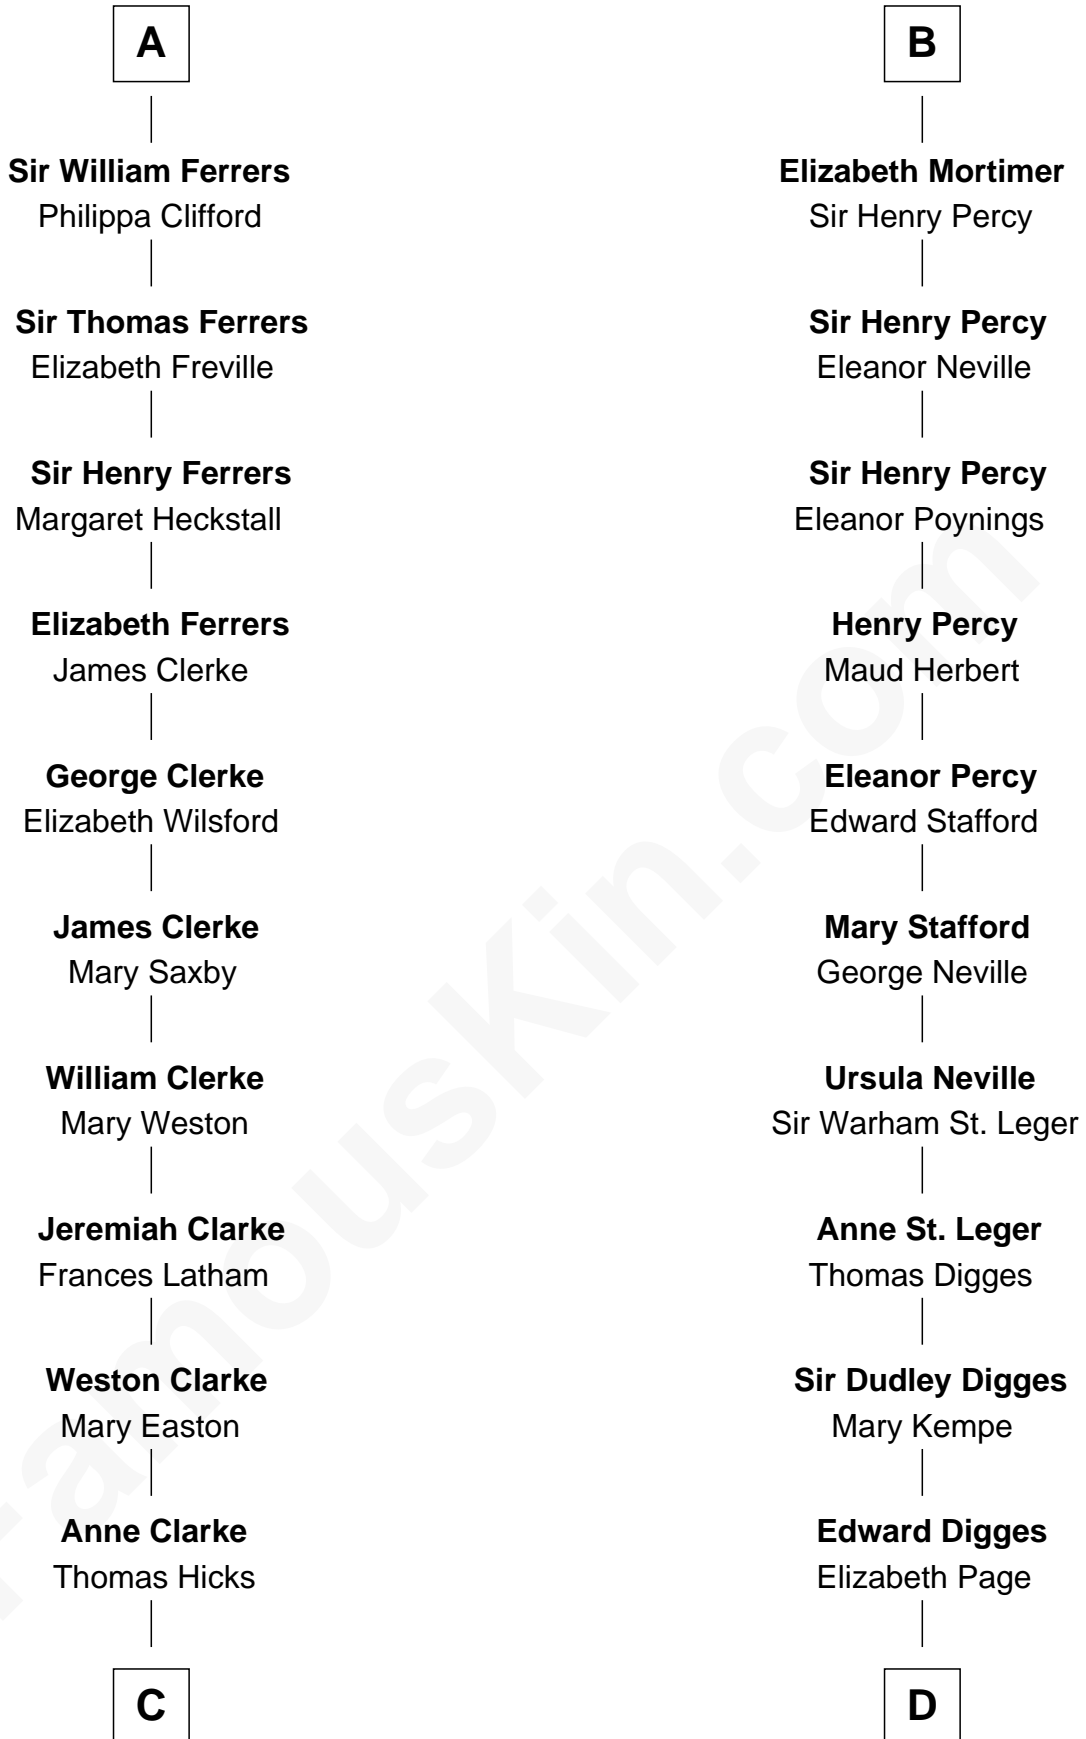

## Relationship Chart of

### Hetty Green

*"The Witch of Wall Street"*

20th cousin 1 time removed of

### John Carroll

*Founder of Georgetown University*

**Sir Robert II de Quincy**  
Hawise of Chester

**C**

**Thomas Hicks**

Judith Akin

**Sarah Hicks**

Gideon Howland