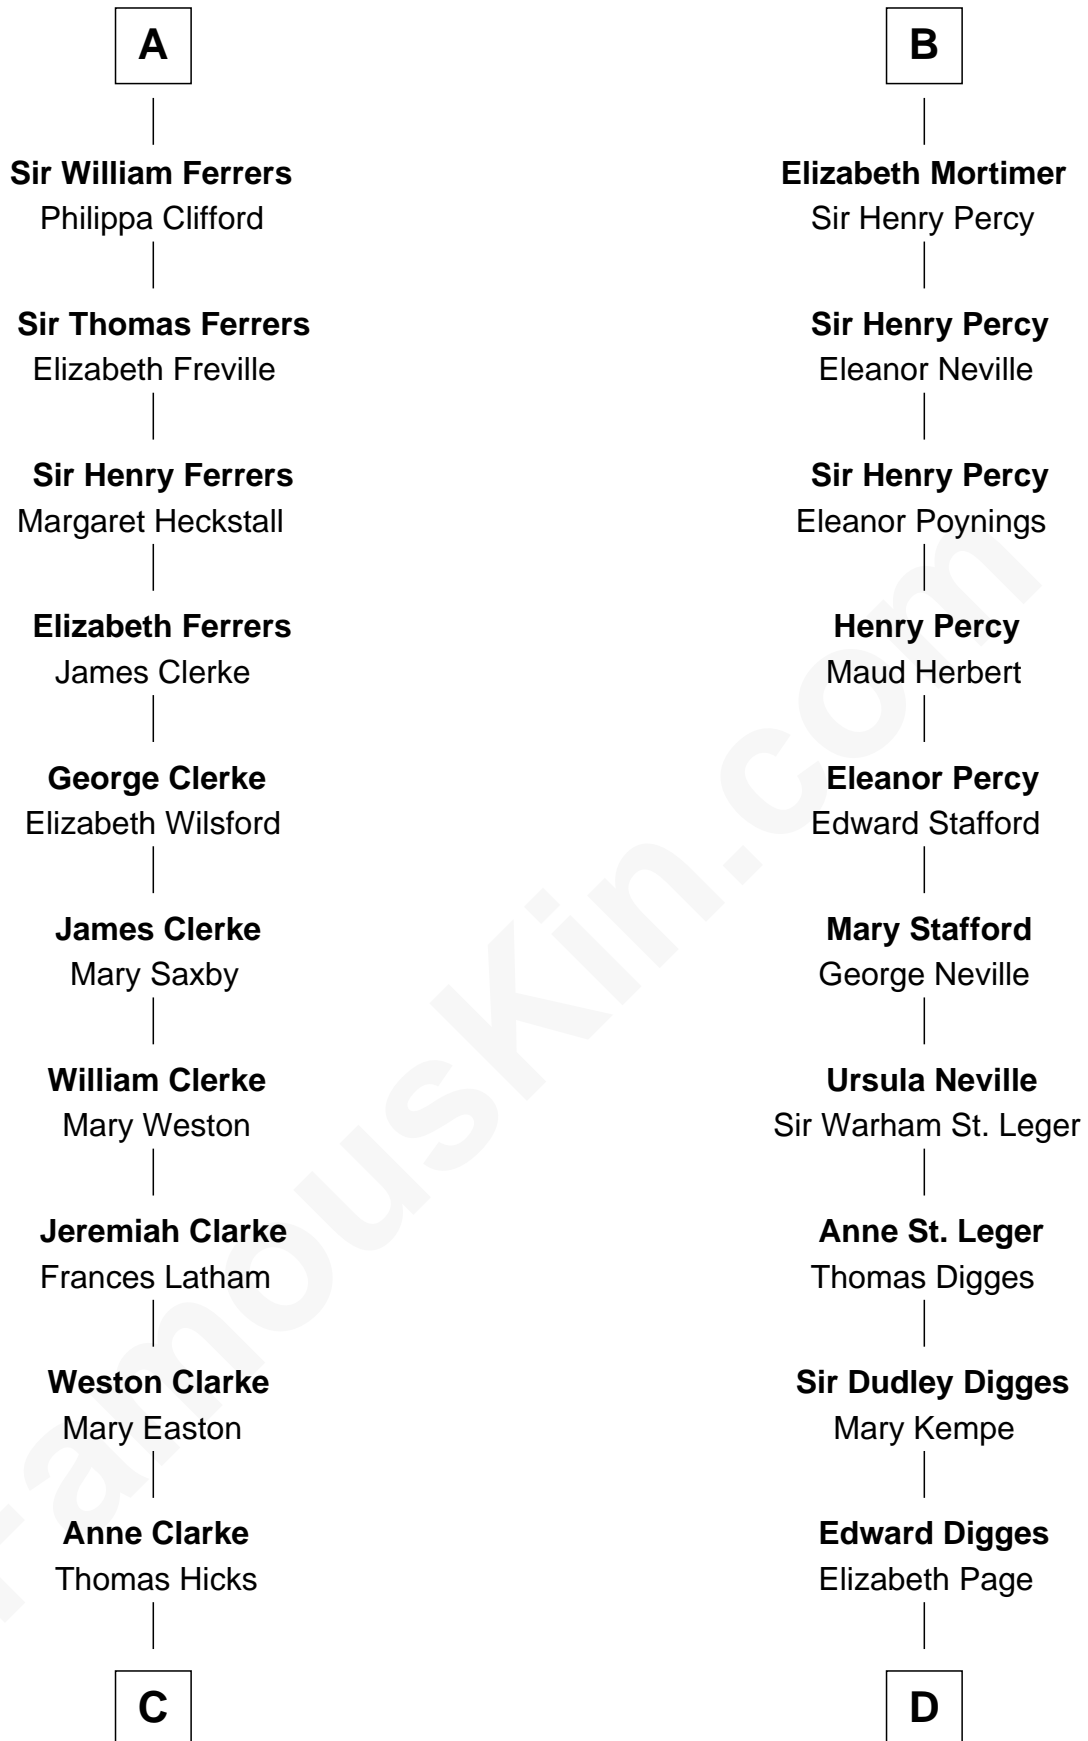

## Relationship Chart of

### Hetty Green

*"The Witch of Wall Street"*

20th cousin 1 time removed of

### John Carroll

*Founder of Georgetown University*

**C**

**Thomas Hicks**

Judith Akin

**Sarah Hicks**

Gideon Howland

**Gideon Howland**

Mehitable Howland

**Abby Slocum Howland**

Edward Mott Robinson

**Hetty Green**

*"The Witch of Wall Street"*

**D**

**William Digges**

Elizabeth Sewall