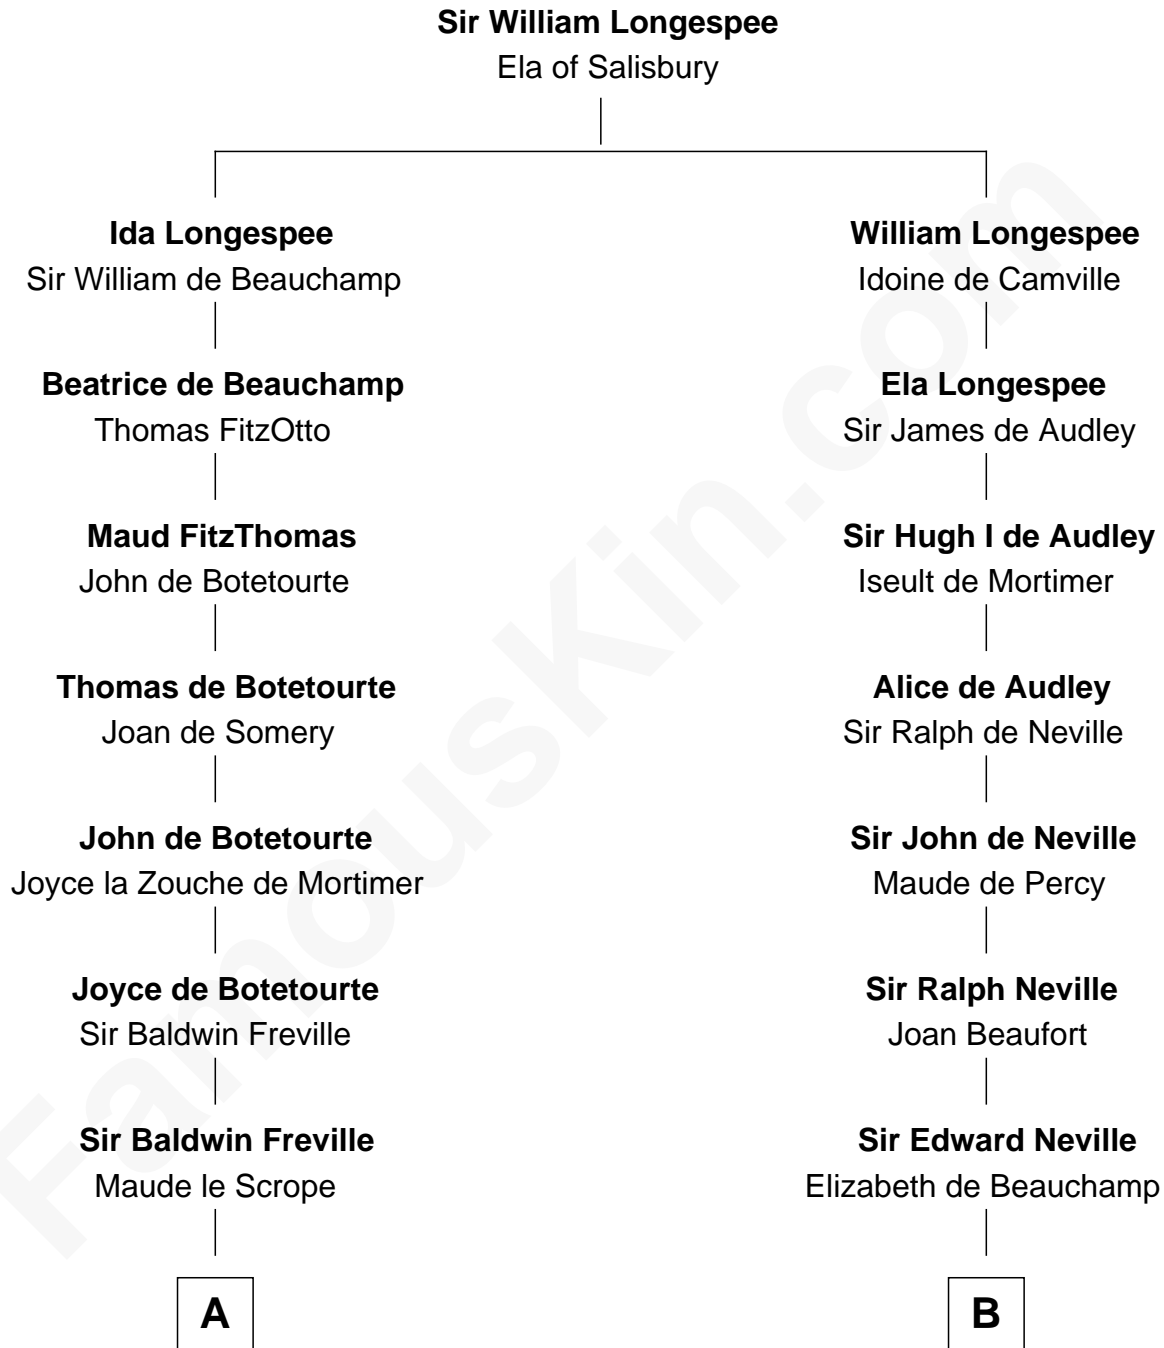

FamousKin.com

Relationship Chart of

Hetty Green

"The Witch of Wall Street"

16th cousin 4 times removed of

John Carroll

Founder of Georgetown University