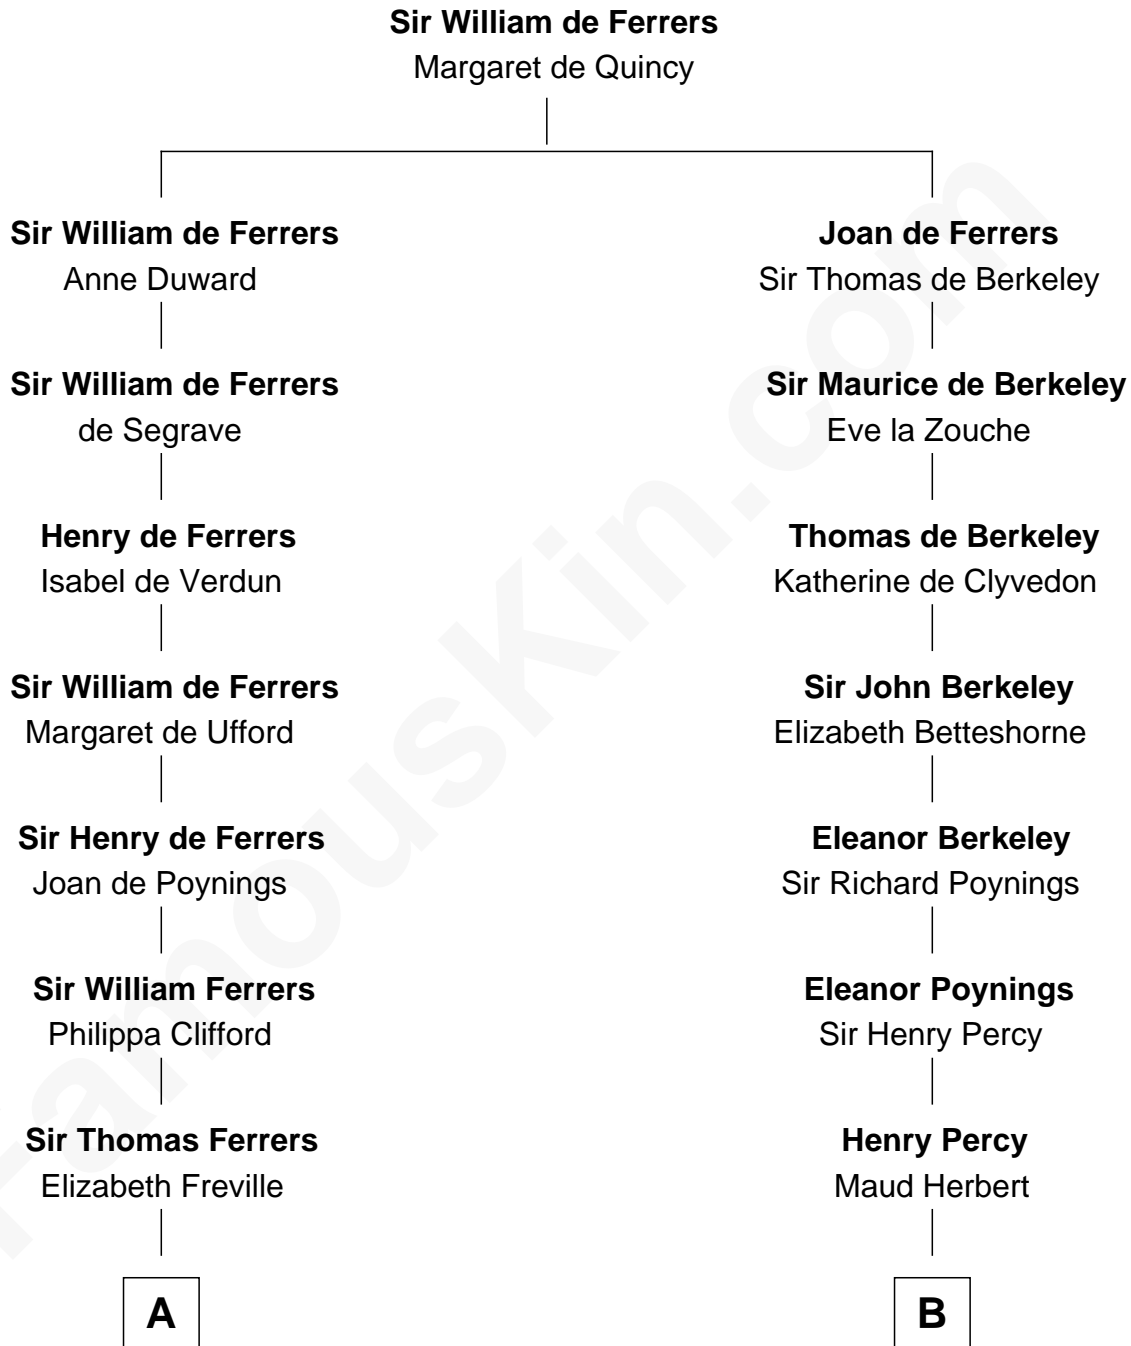

FamousKin.com

Relationship Chart of

Hetty Green

"The Witch of Wall Street"

16th cousin 3 times removed of

John Carroll

Founder of Georgetown University

C

—
Gideon Howland
Mehitable Howland

—
Abby Slocum Howland
Edward Mott Robinson

—
Hetty Green
"The Witch of Wall Street"

FamousKin.com