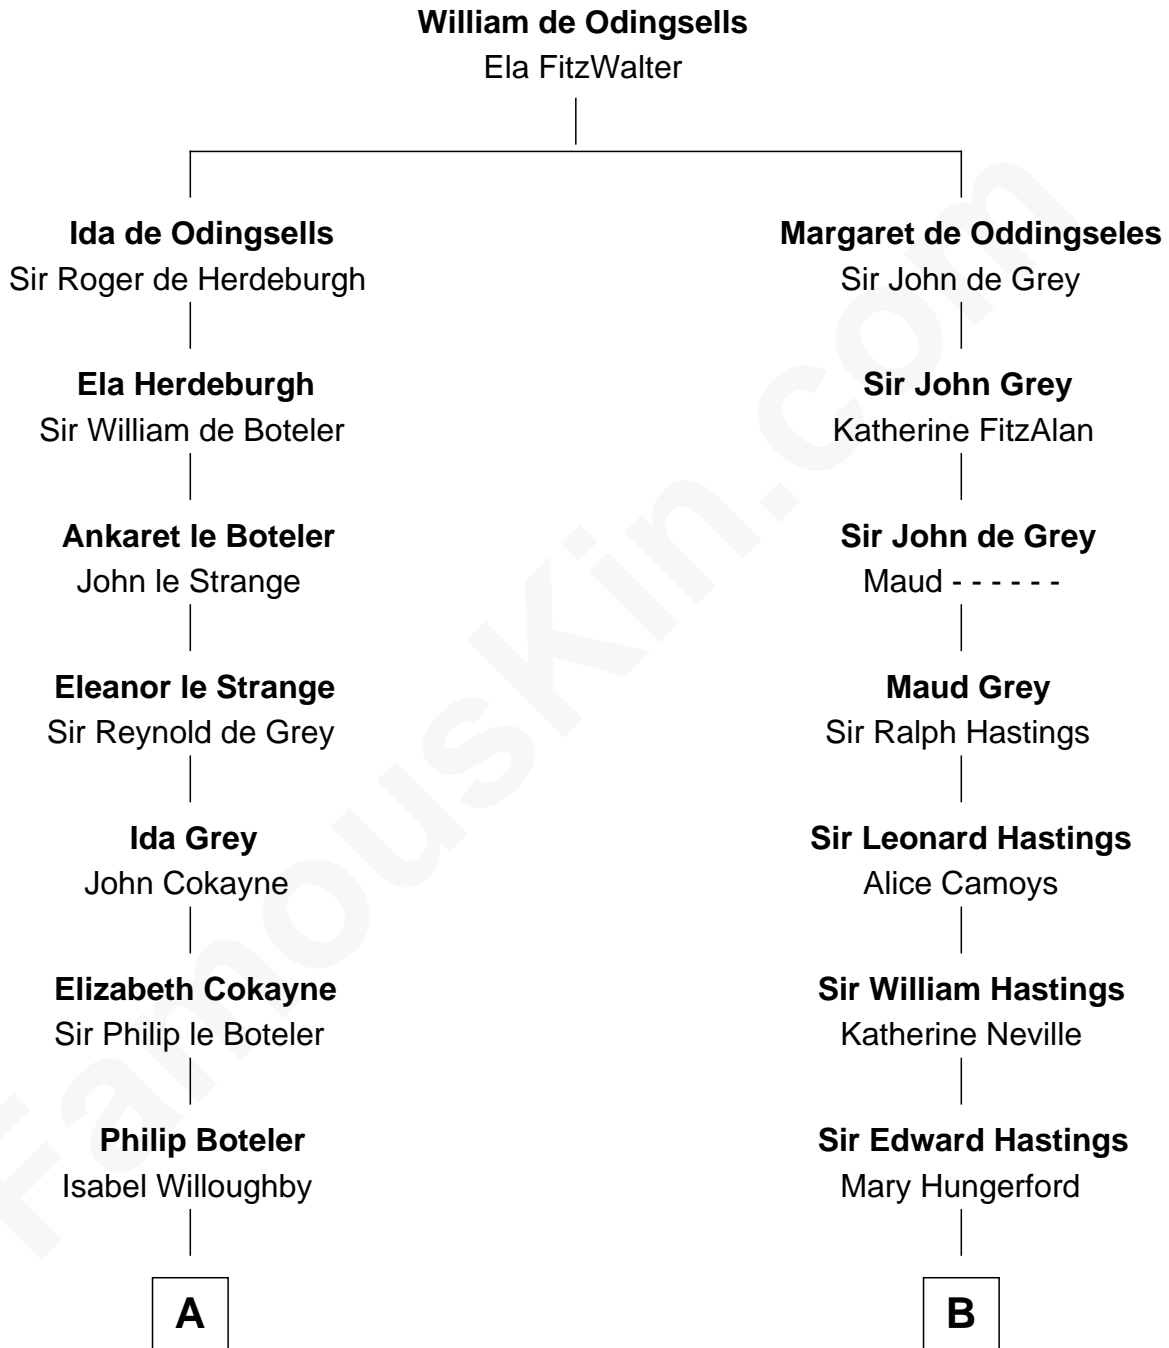

## Relationship Chart of

### Hetty Green

*"The Witch of Wall Street"*

18th cousin 2 times removed of

**Lewis Carroll**

*Author of Alice in Wonderland*

**C**

**Sarah Hicks**

Gideon Howland