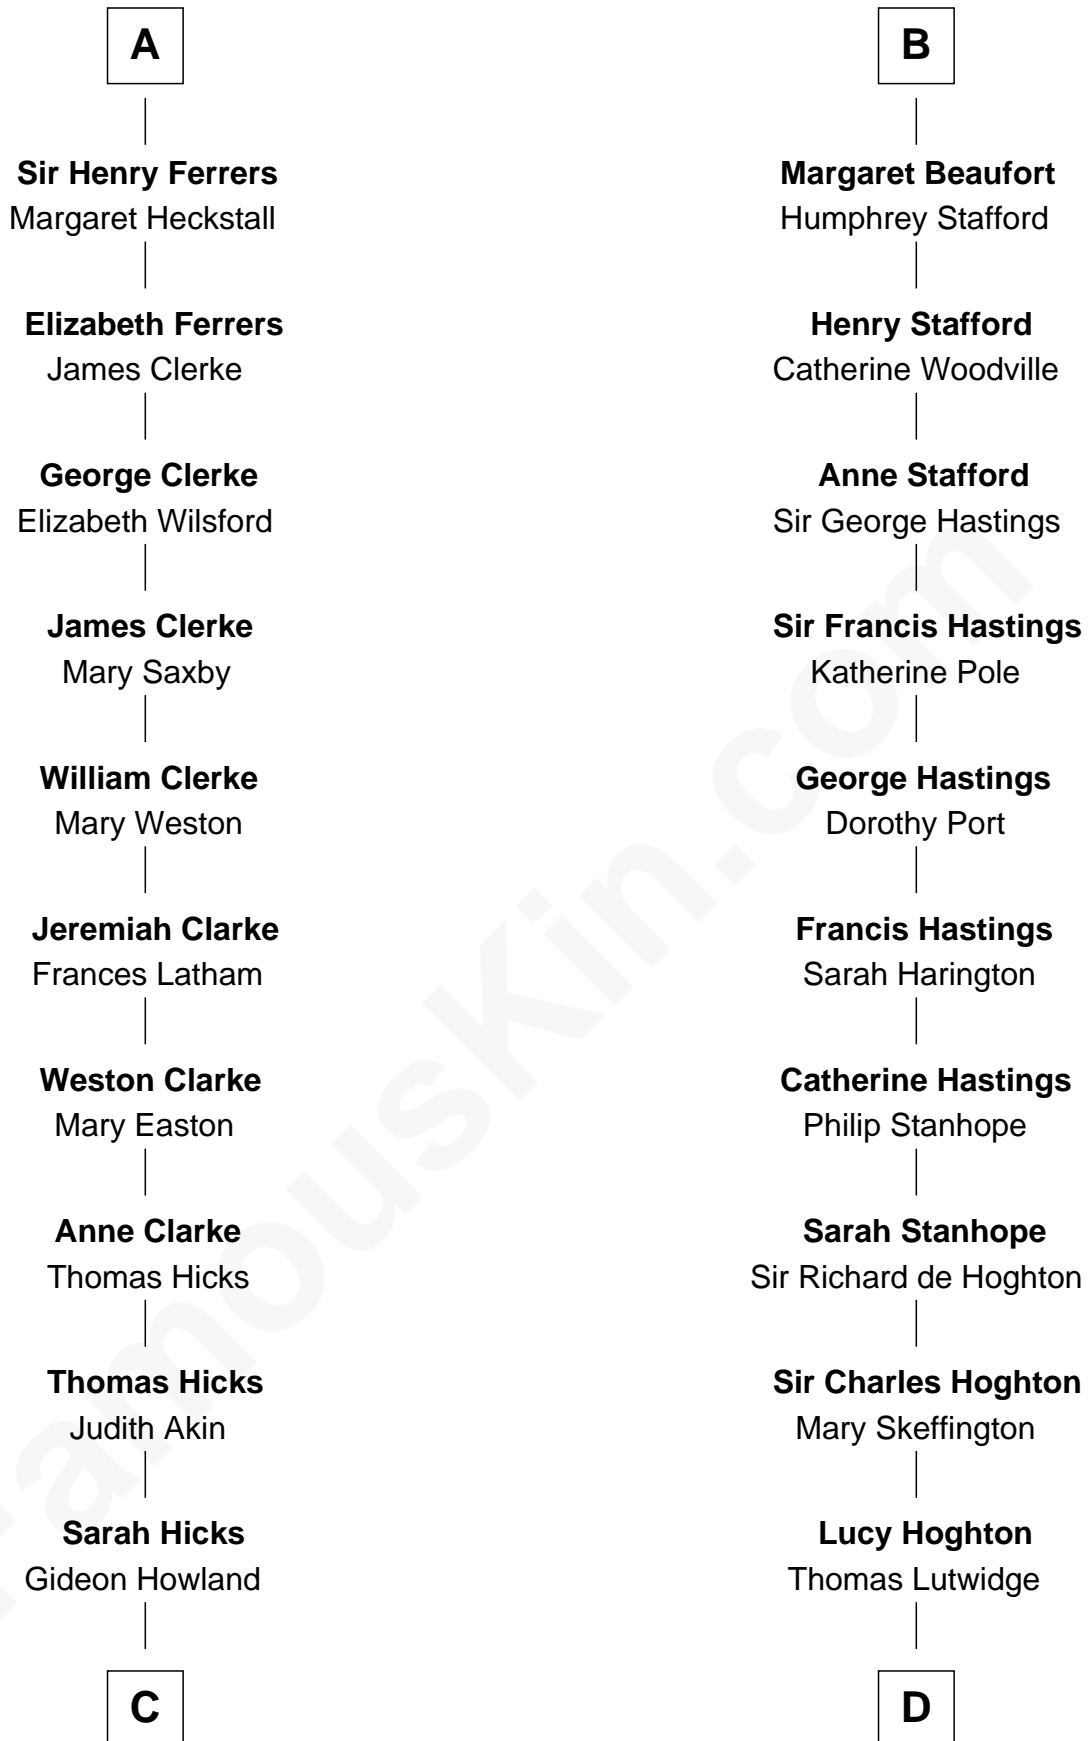

## Relationship Chart of

### Hetty Green

*"The Witch of Wall Street"*

19th cousin 1 time removed of

### Lewis Carroll

*Author of Alice in Wonderland*

**C**

**Gideon Howland**  
Mehitable Howland

**Abby Slocum Howland**  
Edward Mott Robinson

**Hetty Green**  
*"The Witch of Wall Street"*

**D**

**Henry Lutwidge**  
Jane Molyneux