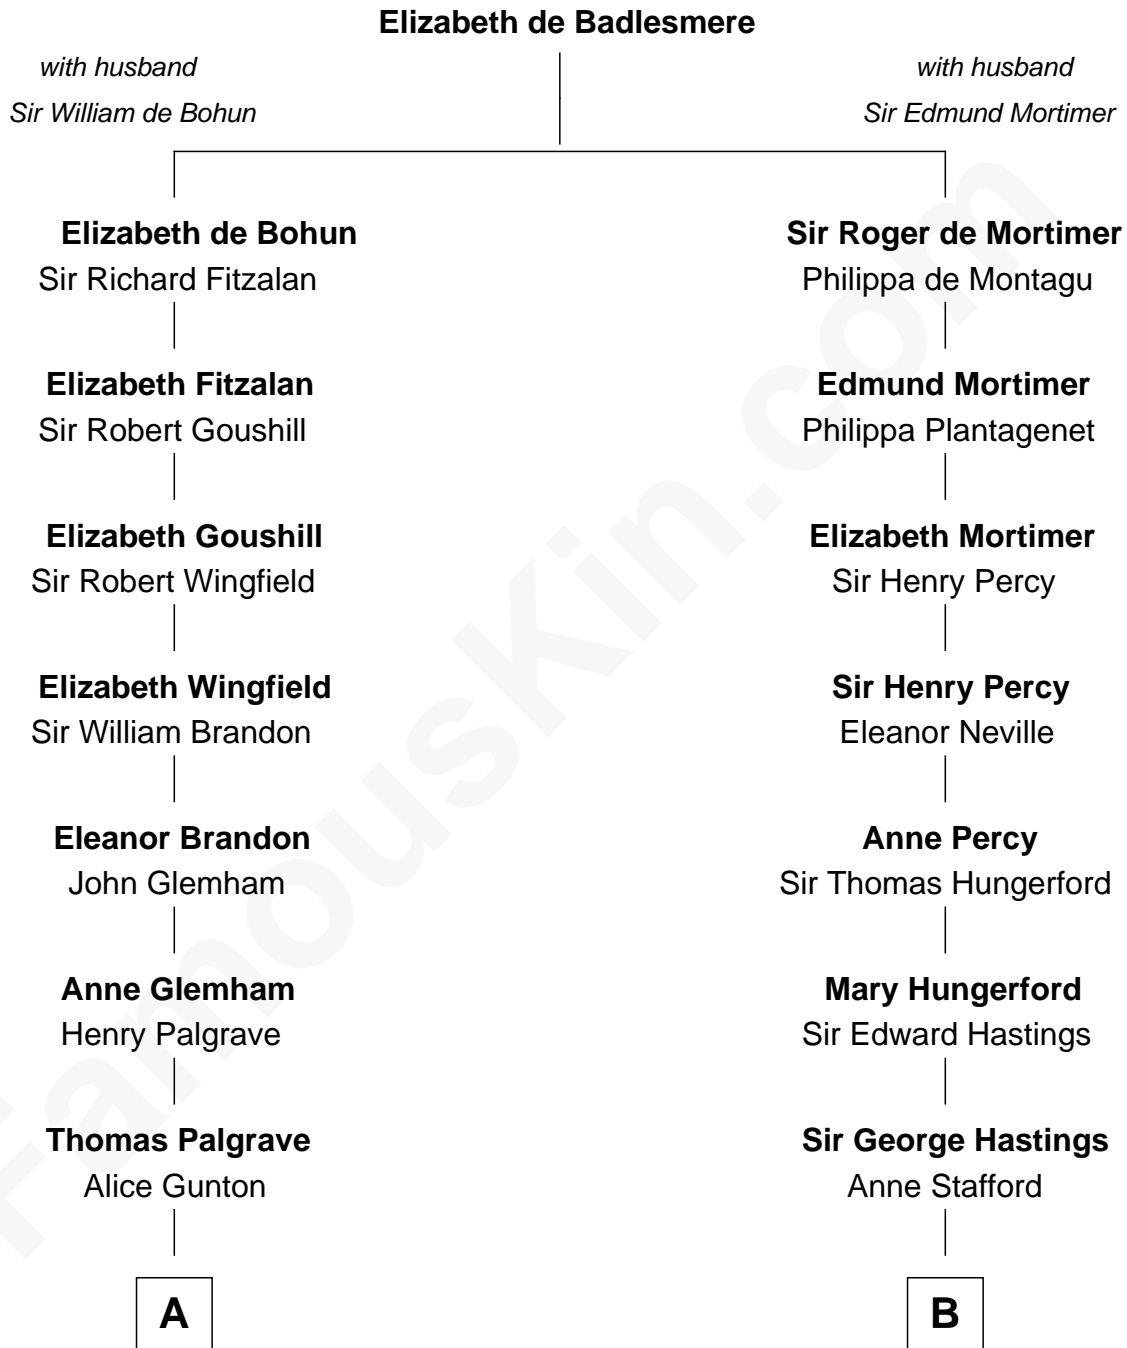

# FamousKin.com Relationship Chart of

**Hetty Green**

*"The Witch of Wall Street"*

17th cousin 1 time removed of

**E. M. Forster**

*English Novelist*

**C**

**Edward Morgan Llewellyn Forster**

Alice Clara Whichelo

**E. M. Forster**

*English Novelist*

FamousKin.com