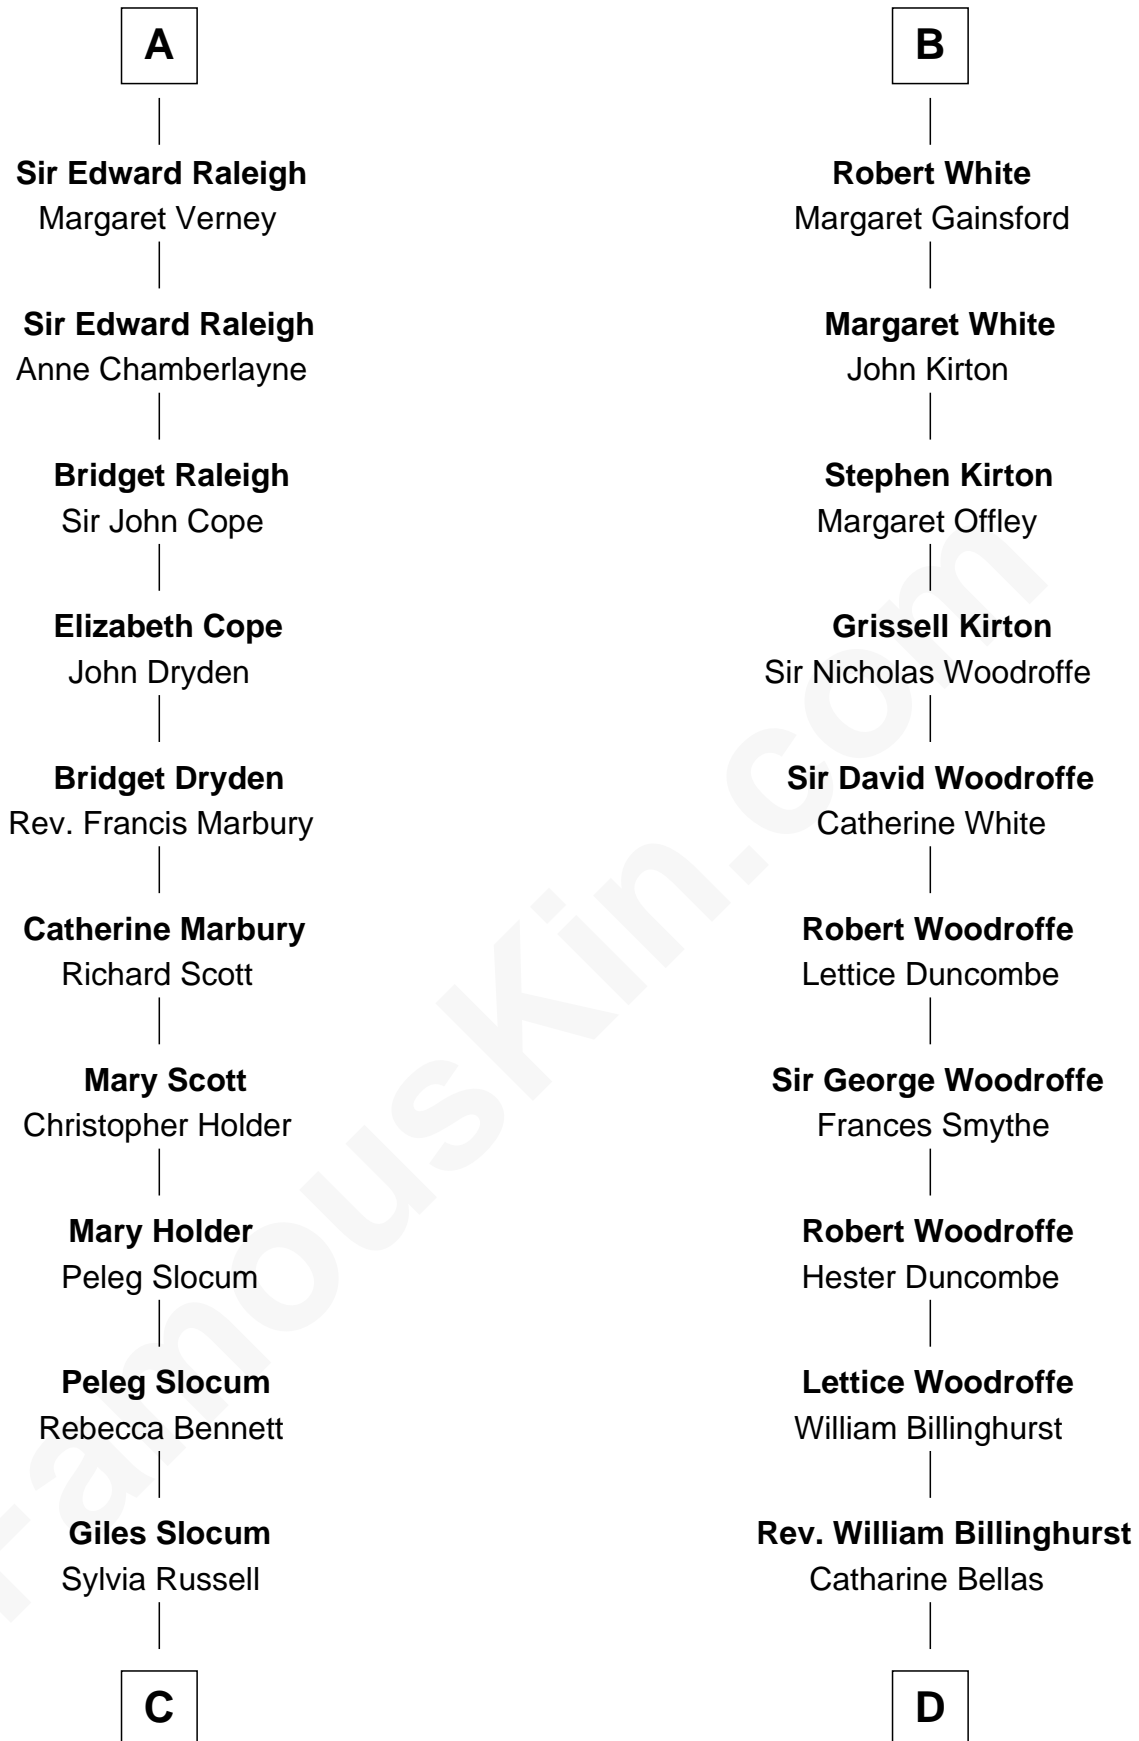

FamousKin.com

Relationship Chart of

Hetty Green

"The Witch of Wall Street"

19th cousin 1 time removed of

Guillermo Billinghurst

31st President of Peru

Sir Hugh le Despencer

Eleanor le Despencer

Sir Hugh de Courtenay

Sir Hugh de Courtenay

Agnes de St. John

Sir Thomas de Courtenay

Muriel de Moels

Margaret Courtenay

Thomas Peverell

Katherine Peverell

Sir Walter Hungerford

Sir Robert Hungerford

Margaret Botreaux

Eleanor Hungerford

Sir John White

B

C

Abigail Slocum

Isaac Howland

Mehitable Howland

Gideon Howland

Abby Slocum Howland

Edward Mott Robinson

Hetty Green

"The Witch of Wall Street"