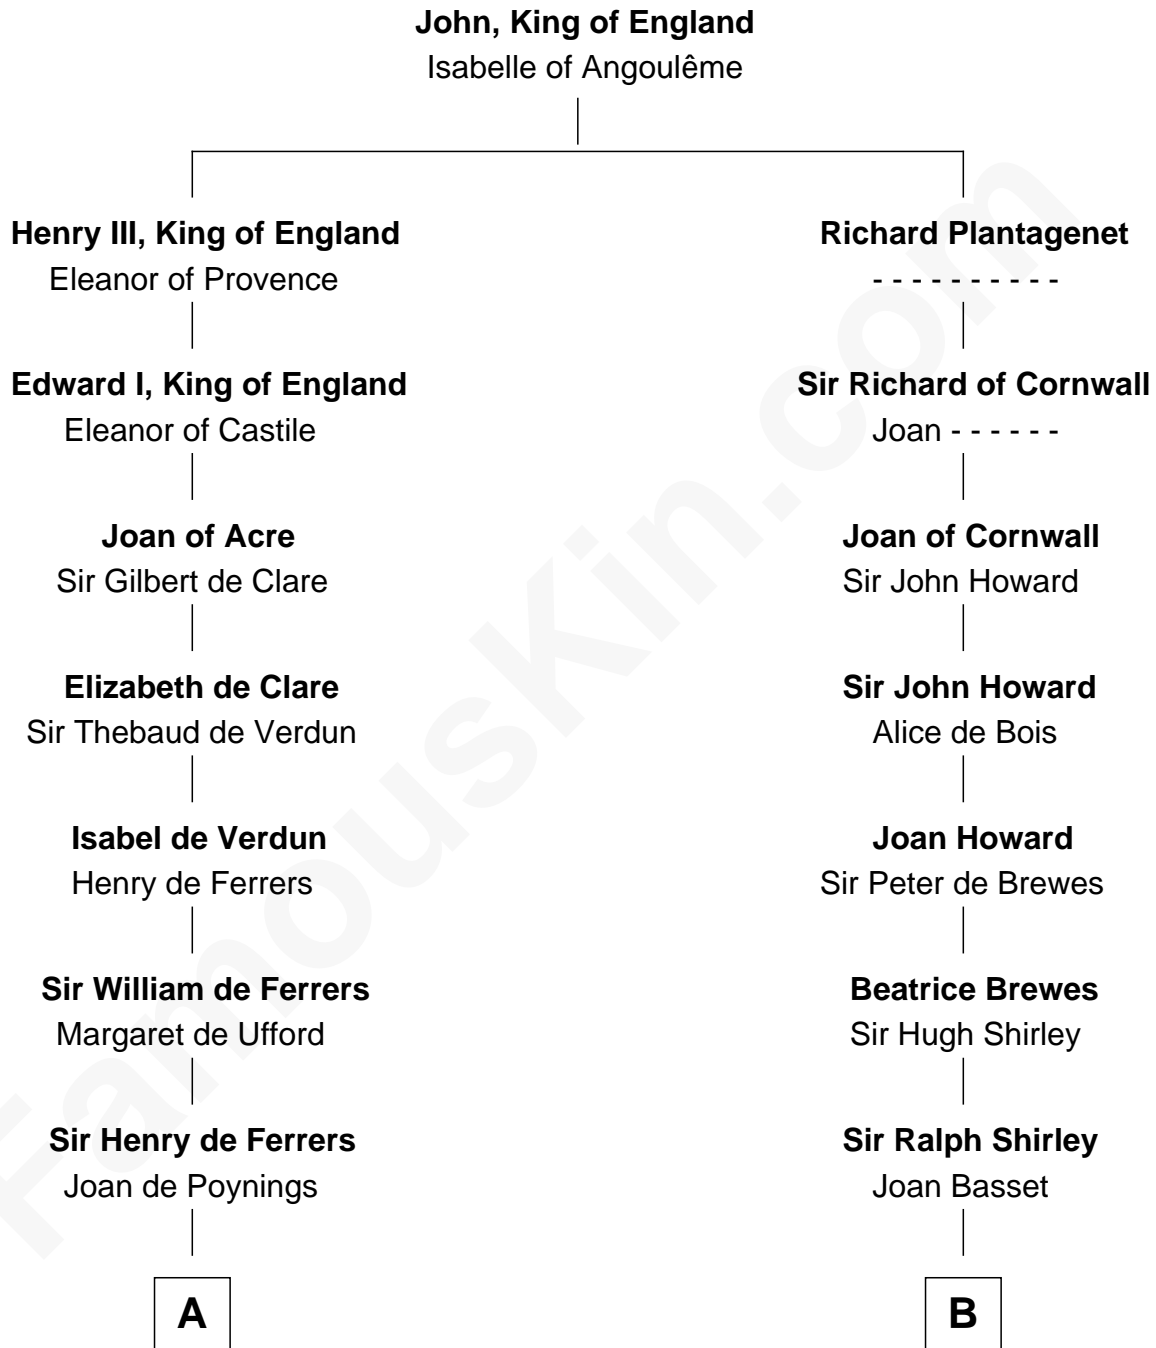

# FamousKin.com Relationship Chart of

**Hetty Green**

*"The Witch of Wall Street"*

20th cousin 1 time removed of

**Eugene Foss**

*45th Governor of Massachusetts*

**C**

**Thomas Hicks**

Judith Akin

**Sarah Hicks**

Gideon Howland

**Gideon Howland**

Mehitable Howland

**Abby Slocum Howland**

Edward Mott Robinson

**Hetty Green**