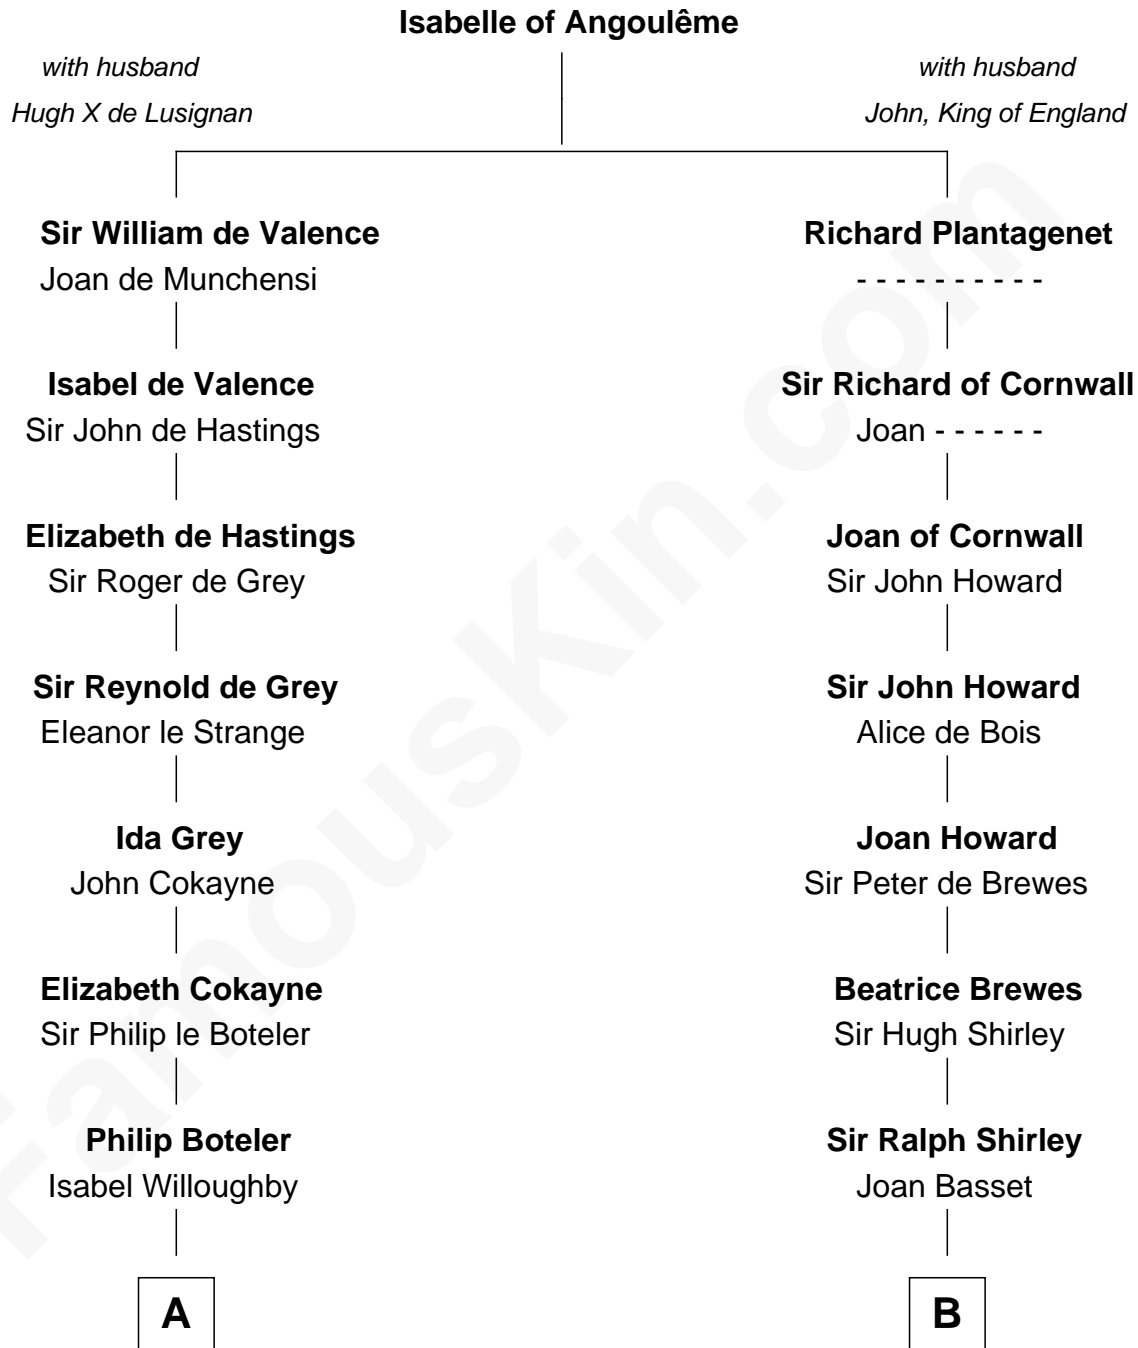

FamousKin.com Relationship Chart of

Hetty Green

"The Witch of Wall Street"

20th cousin of

Eugene Foss

45th Governor of Massachusetts

C

Sarah Hicks
Gideon Howland

Gideon Howland
Mehitable Howland

Abby Slocum Howland
Edward Mott Robinson

Hetty Green
"The Witch of Wall Street"

D

Susanna Hallett
Col. Heman Bangs

Amanda Bangs
Samuel Bartlett Foss

George Edmund Foss
Marcia Cordelia Noble