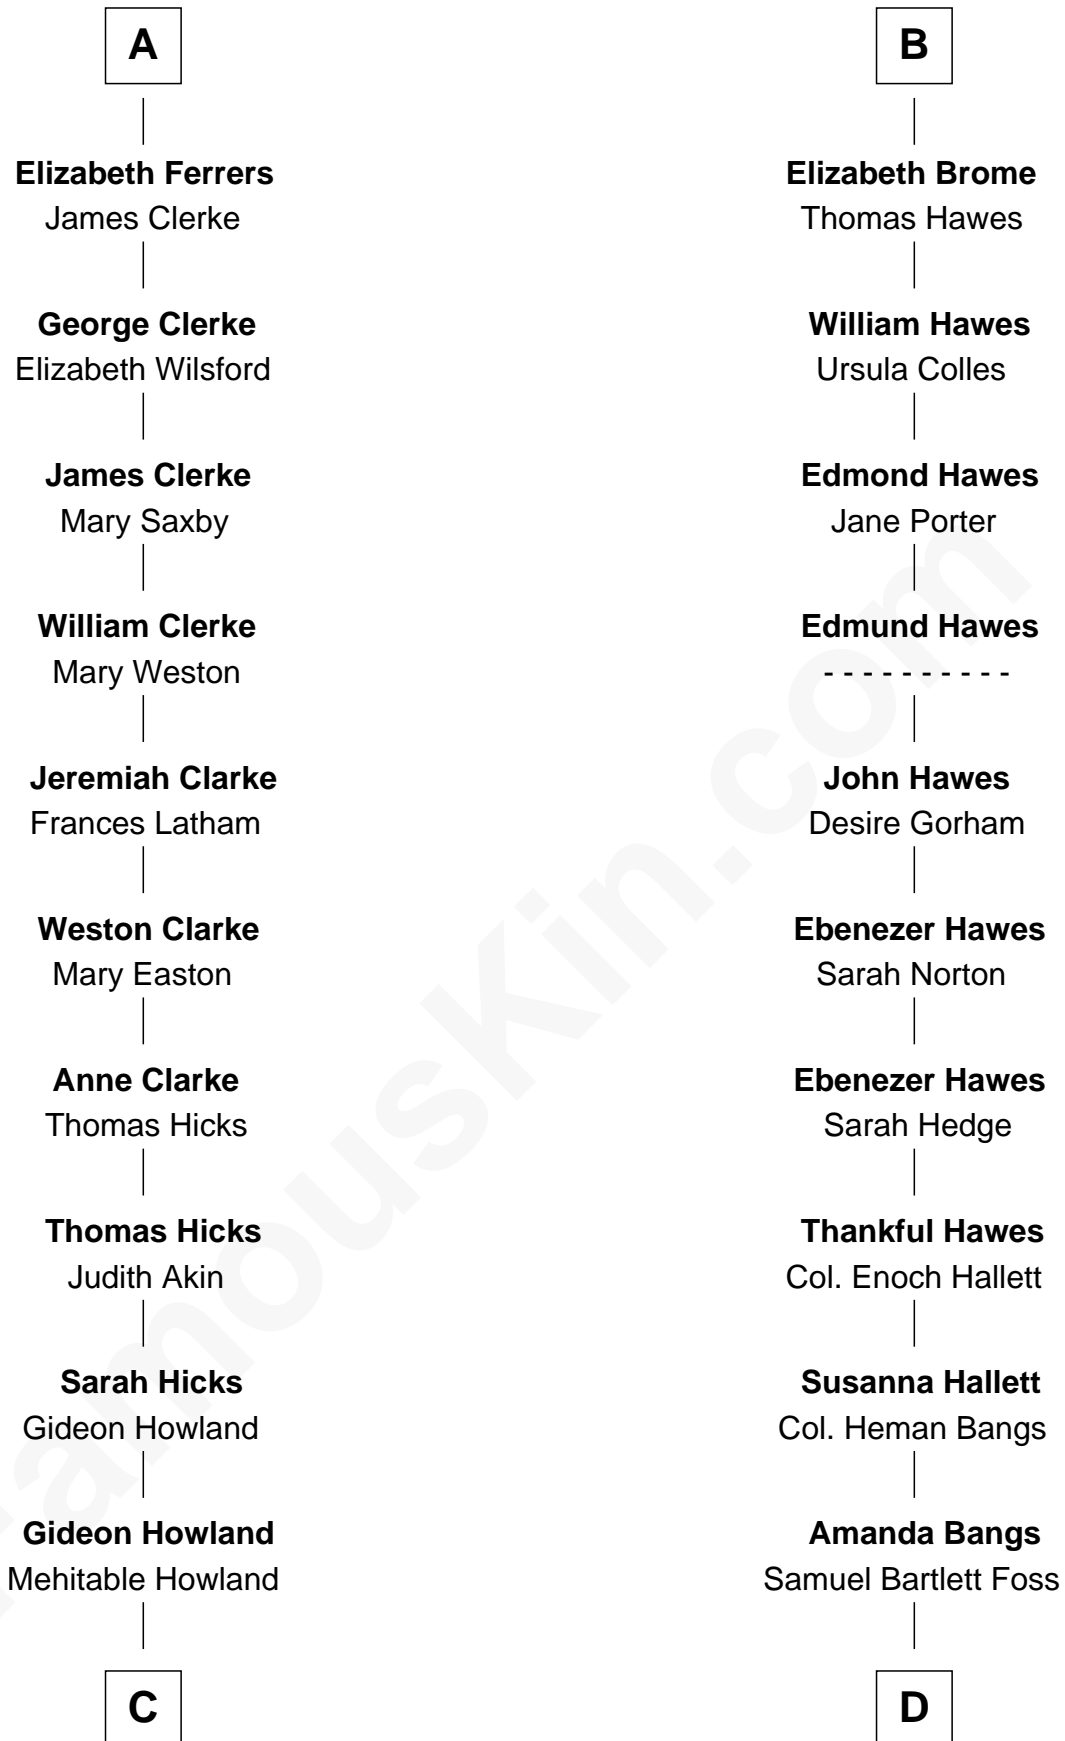

FamousKin.com Relationship Chart of

Hetty Green

"The Witch of Wall Street"

18th cousin of

Eugene Foss

45th Governor of Massachusetts

Sir Robert de Ros

Isabel de Aubeney

C

Abby Slocum Howland
Edward Mott Robinson

Hetty Green

"The Witch of Wall Street"

D

George Edmund Foss
Marcia Cordelia Noble

Eugene Foss

45th Governor of Massachusetts