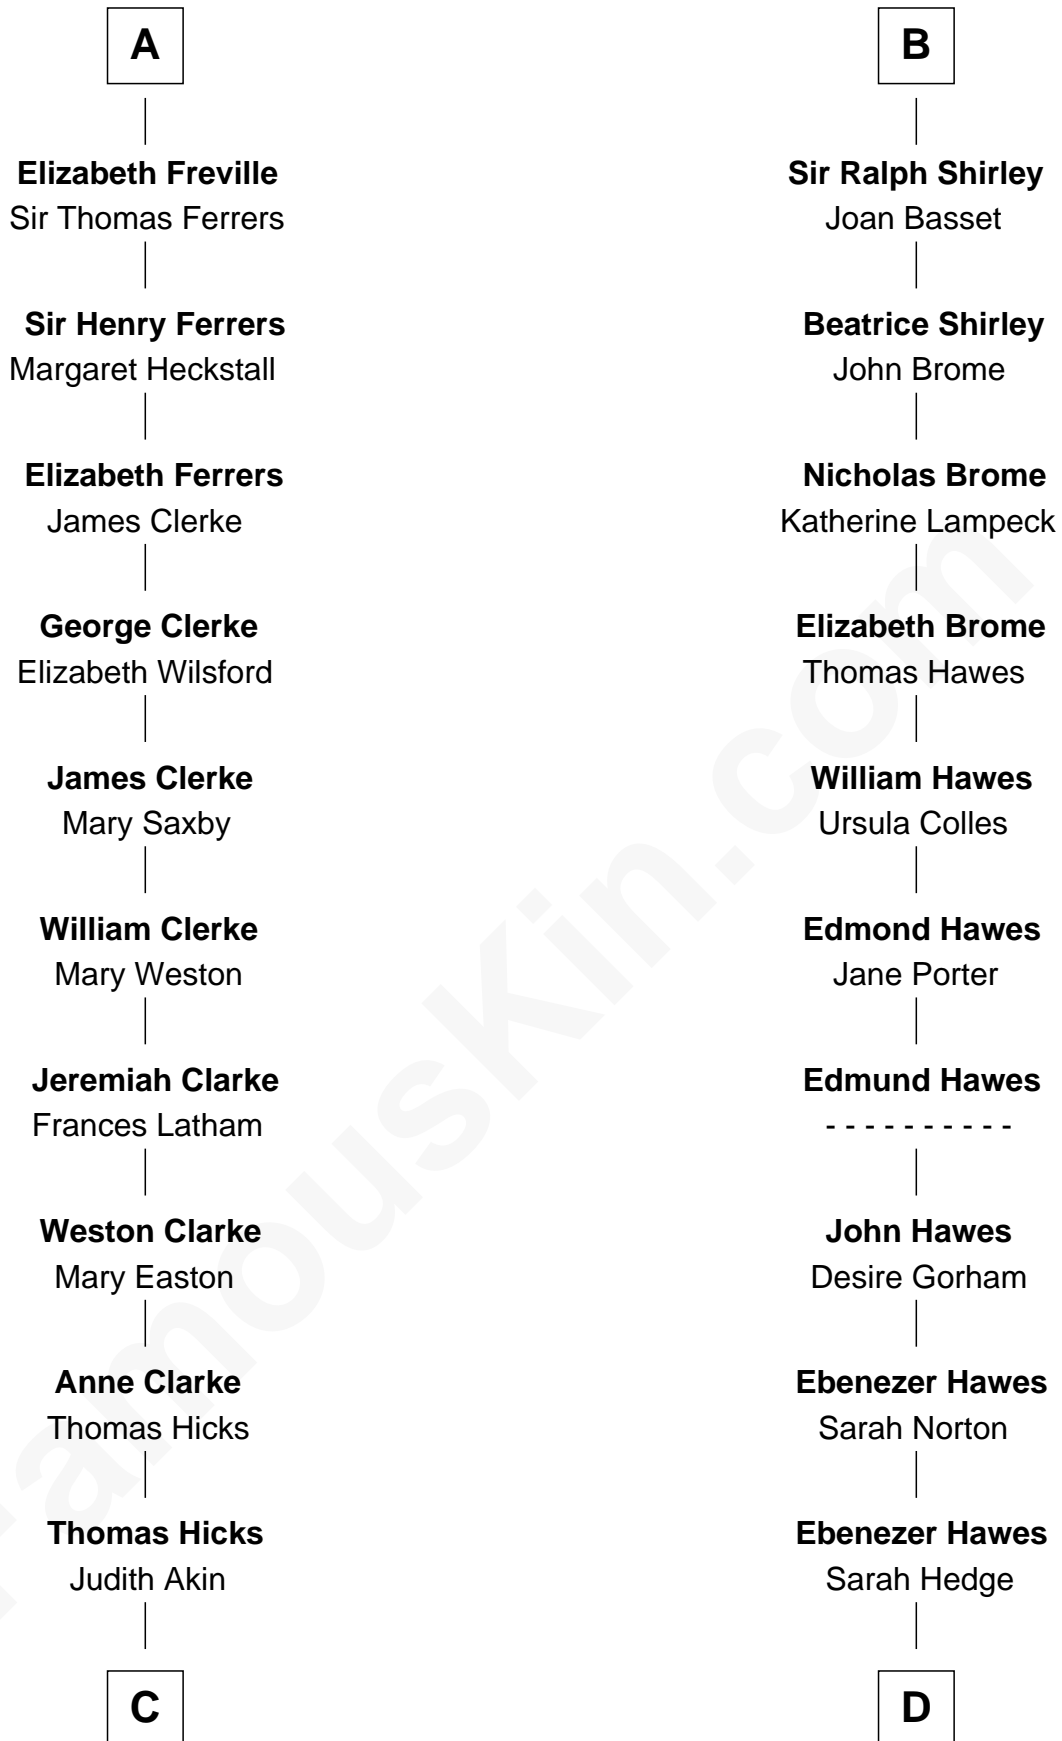

FamousKin.com Relationship Chart of

Hetty Green

"The Witch of Wall Street"

20th cousin 1 time removed of

Eugene Foss

45th Governor of Massachusetts

Sir William Longespee

Ela of Salisbury

C

Sarah Hicks

Gideon Howland

Gideon Howland

Mehitable Howland

Abby Slocum Howland

Edward Mott Robinson

Hetty Green