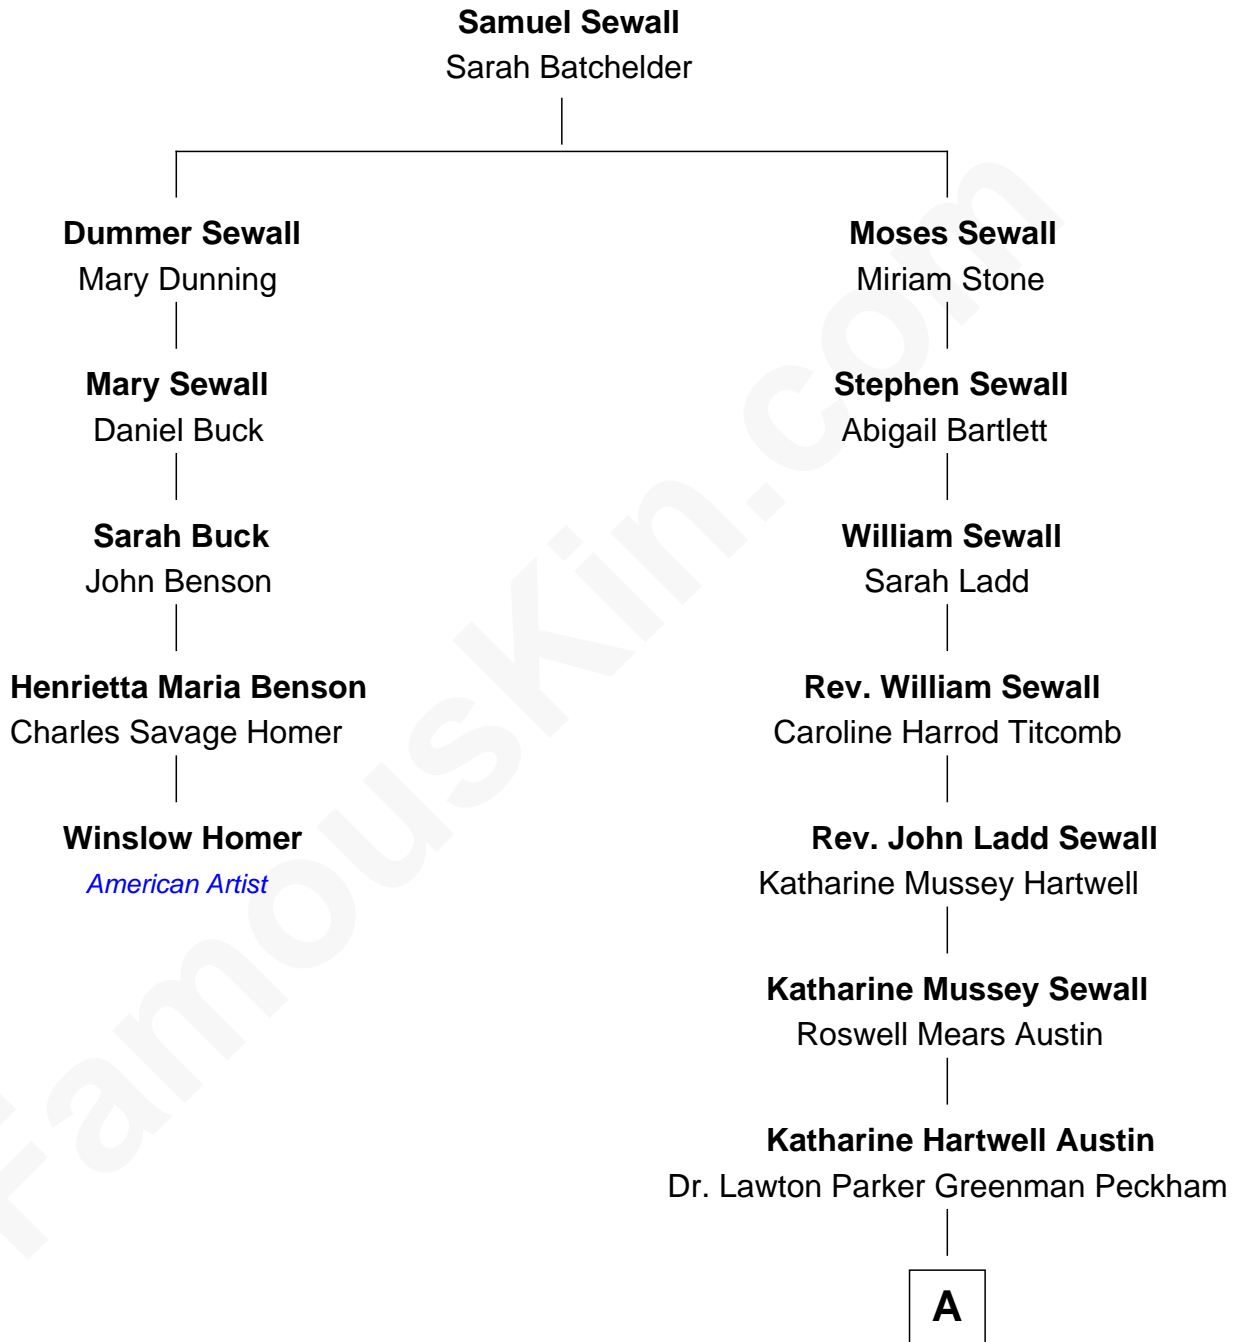

# FamousKin.com Relationship Chart of

**Winslow Homer**

*American Artist*

4th cousin 4 times removed of

**Charlie Day**

*TV and Movie Actor*

A

Mary Adelaide Peckham

Thomas Charles Day

Charlie Day

*TV and Movie Actor*

FamousKin.com