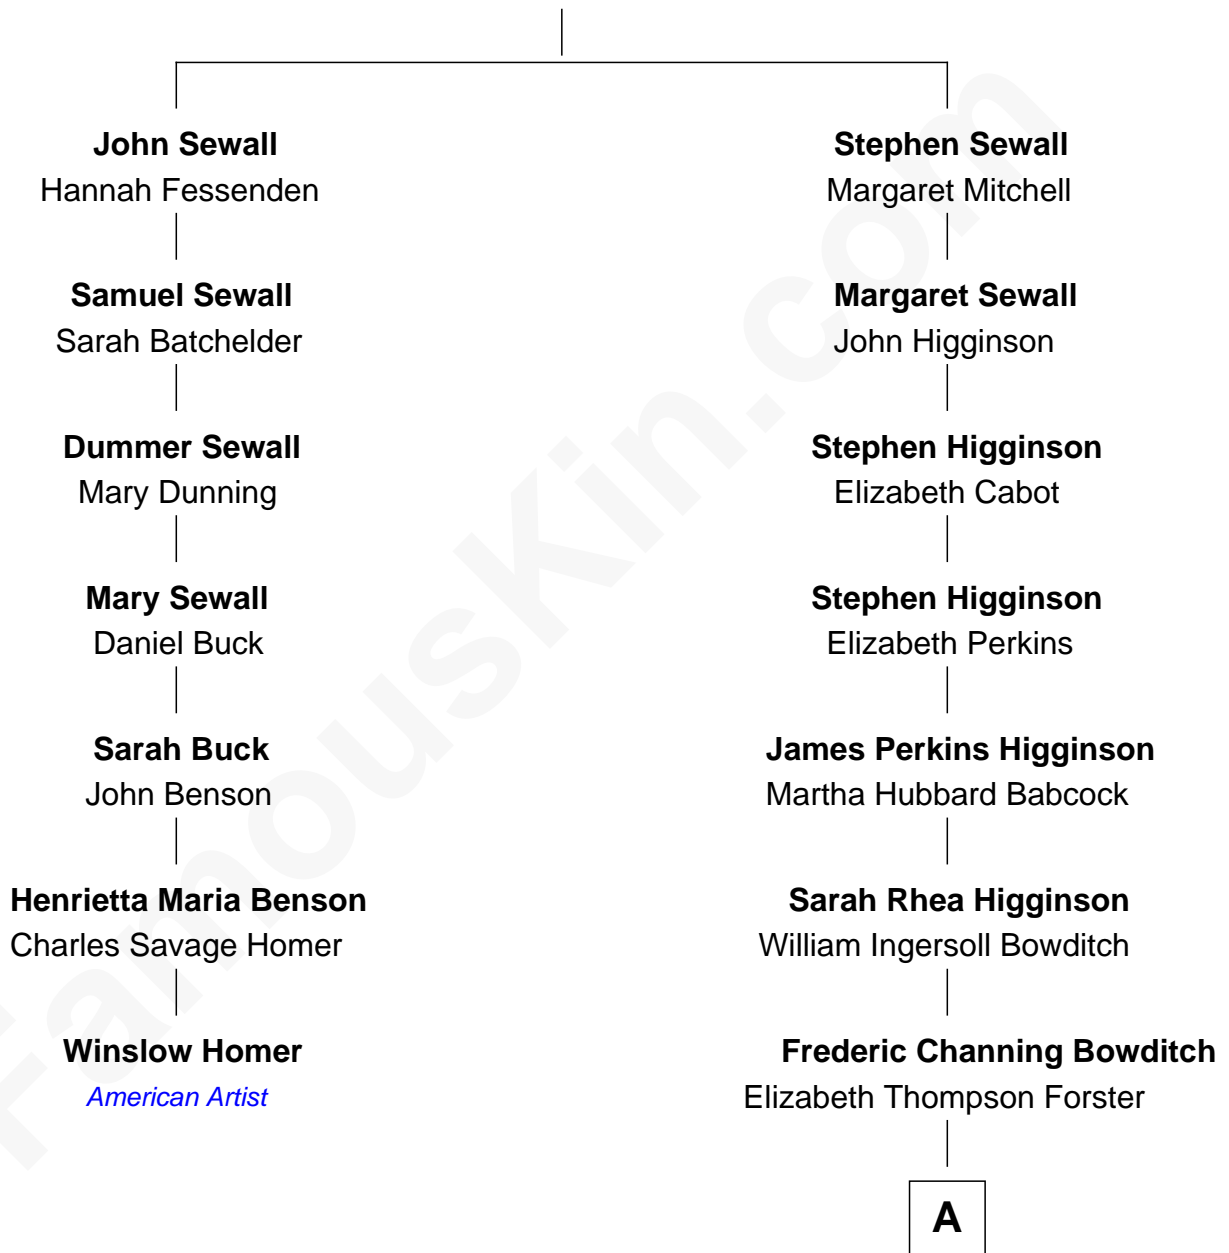

FamousKin.com Relationship Chart of

Winslow Homer

American Artist

6th cousin 3 times removed of

James Spader

TV and Movie Actor

Henry Sewall

Jane Dummer

A

Elizabeth Higginson Bowditch

James Randall Fraser

Jean Fraser

Stoddard Greenwood Spader

James Spader

TV and Movie Actor

FamousKin.com