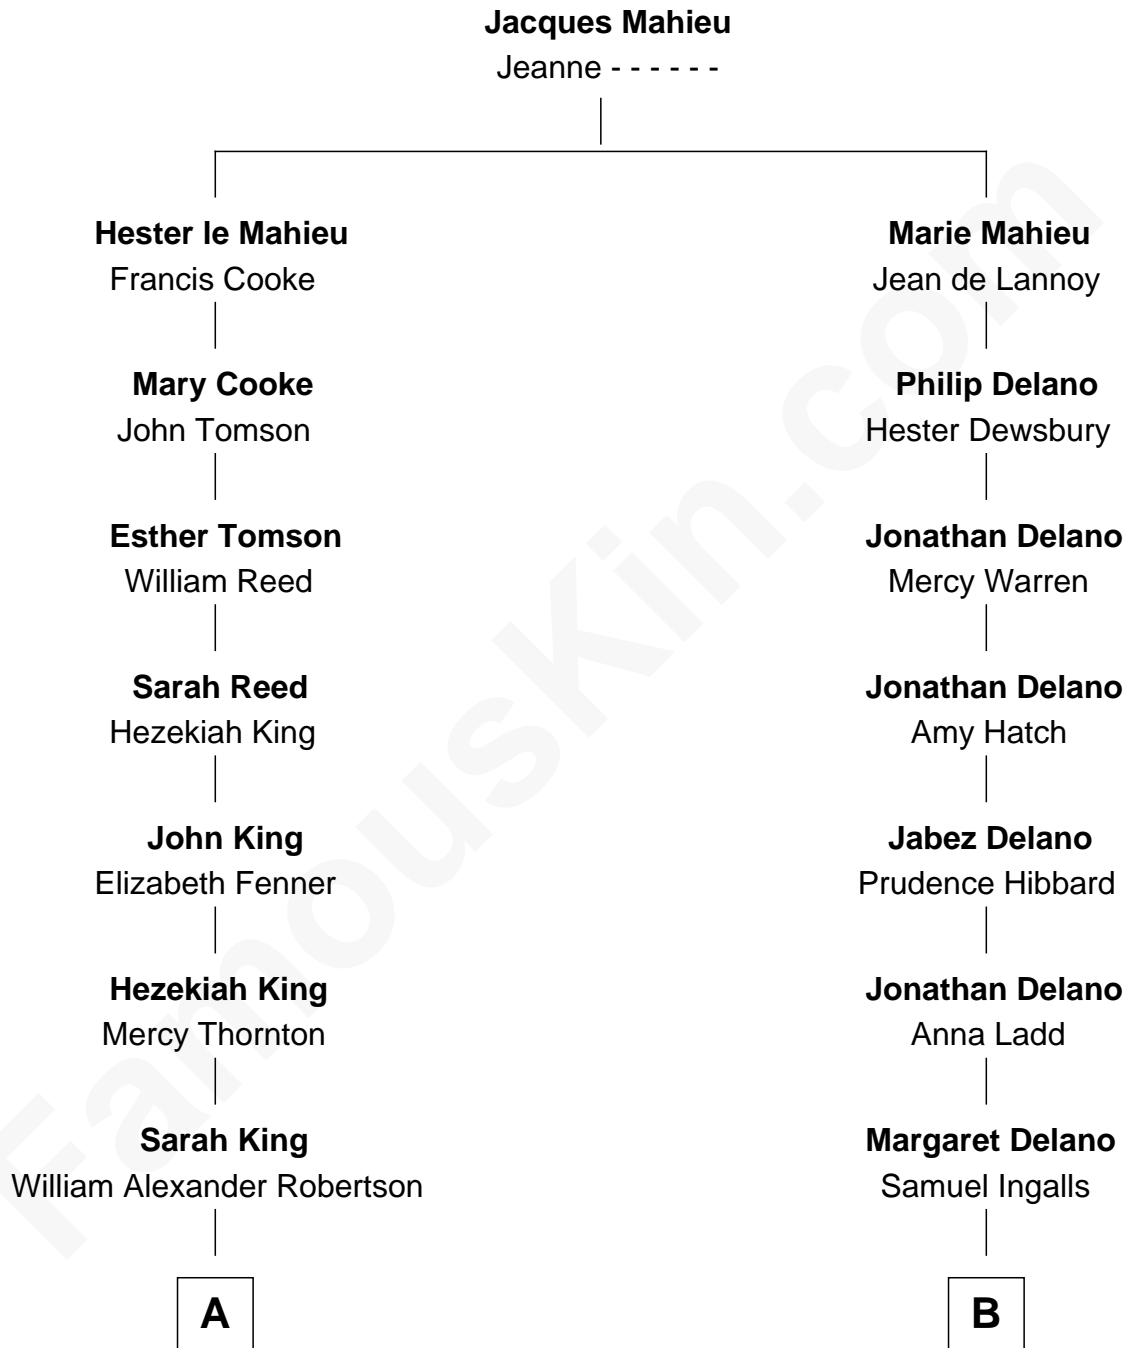

FamousKin.com

Relationship Chart of

Grandma Moses

American Folk Artist

8th cousin 1 time removed of

Laura Ingalls-Wilder
Author of Little House on the Prairie

A

Russell King Robertson

Margaret Shanahan

Grandma Moses

American Folk Artist

B

Lansford Whiting Ingalls

Laura Louisa Colby

Charles Phillip Ingalls

Caroline Lake Quiner