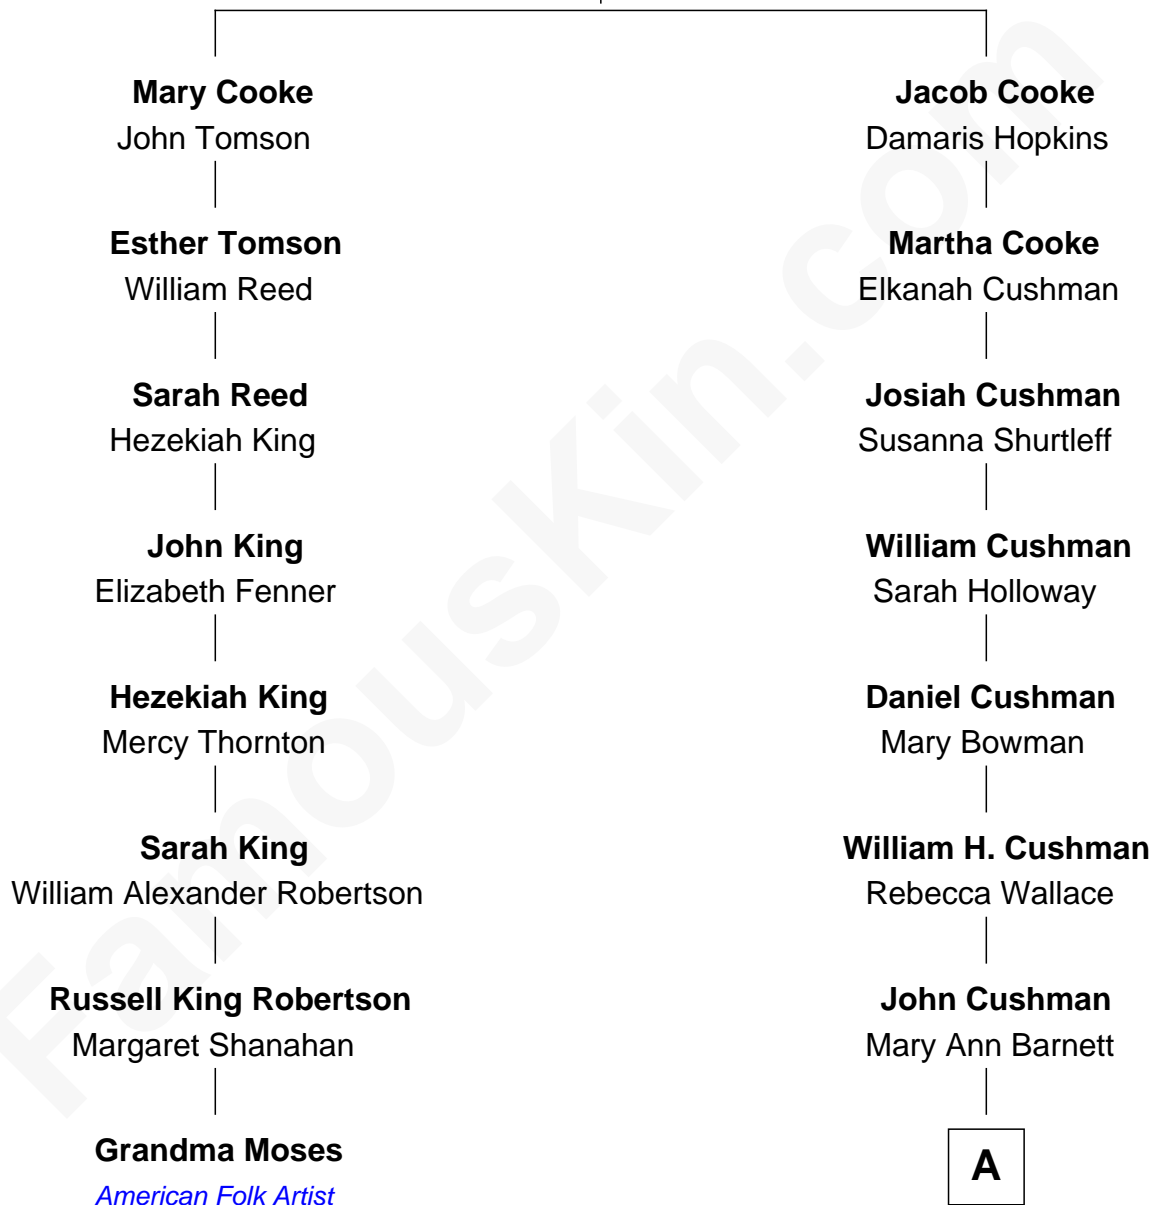

FamousKin.com Relationship Chart of

Grandma Moses

American Folk Artist

7th cousin 2 times removed of

John Spellman

18th Governor of Washington

Francis Cooke
Hester le Mahieu

A

—
Martin Barnett Cushman

America Kirk

—
Lela A. Cushman

Sterling Bartholomew Spellman

—
John Spellman

18th Governor of Washington

FamousKin.com