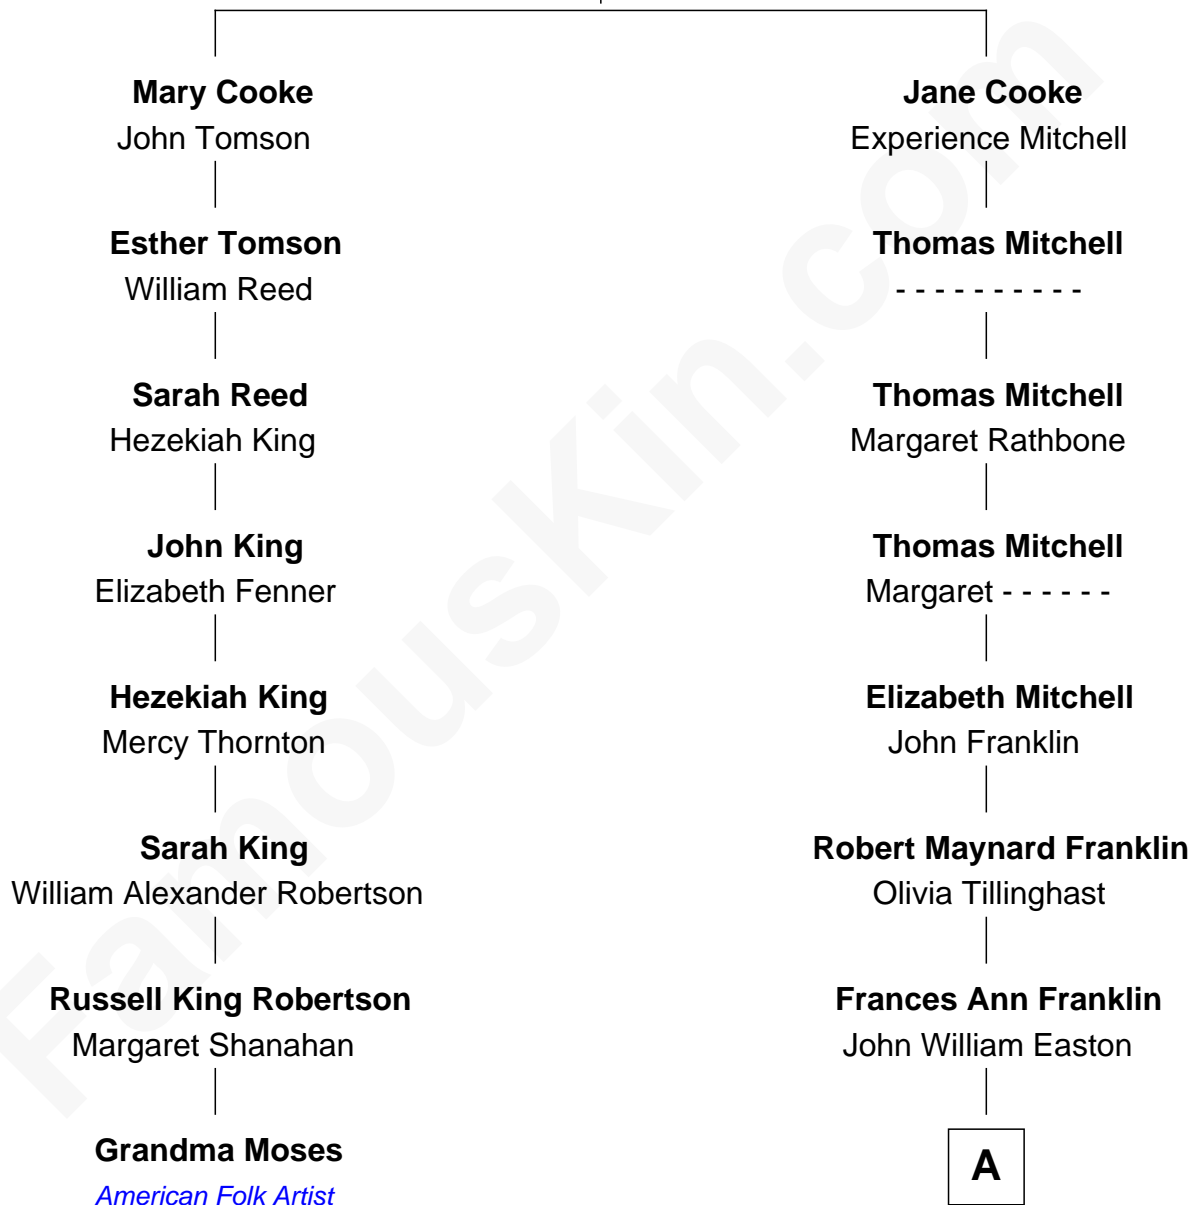

FamousKin.com Relationship Chart of

Grandma Moses

American Folk Artist

7th cousin 3 times removed of

Marilyn Monroe

Actress, Model, and Singer

Francis Cooke
Hester le Mahieu

A

—
Elizabeth Cutting Easton

William Congdon Tennant

—
Elizabeth Easton Tennant

Frederick Almy Gifford

—
Charles Stanley Gifford

Gladys Pearl Monroe

—
Marilyn Monroe

Actress, Model, and Singer