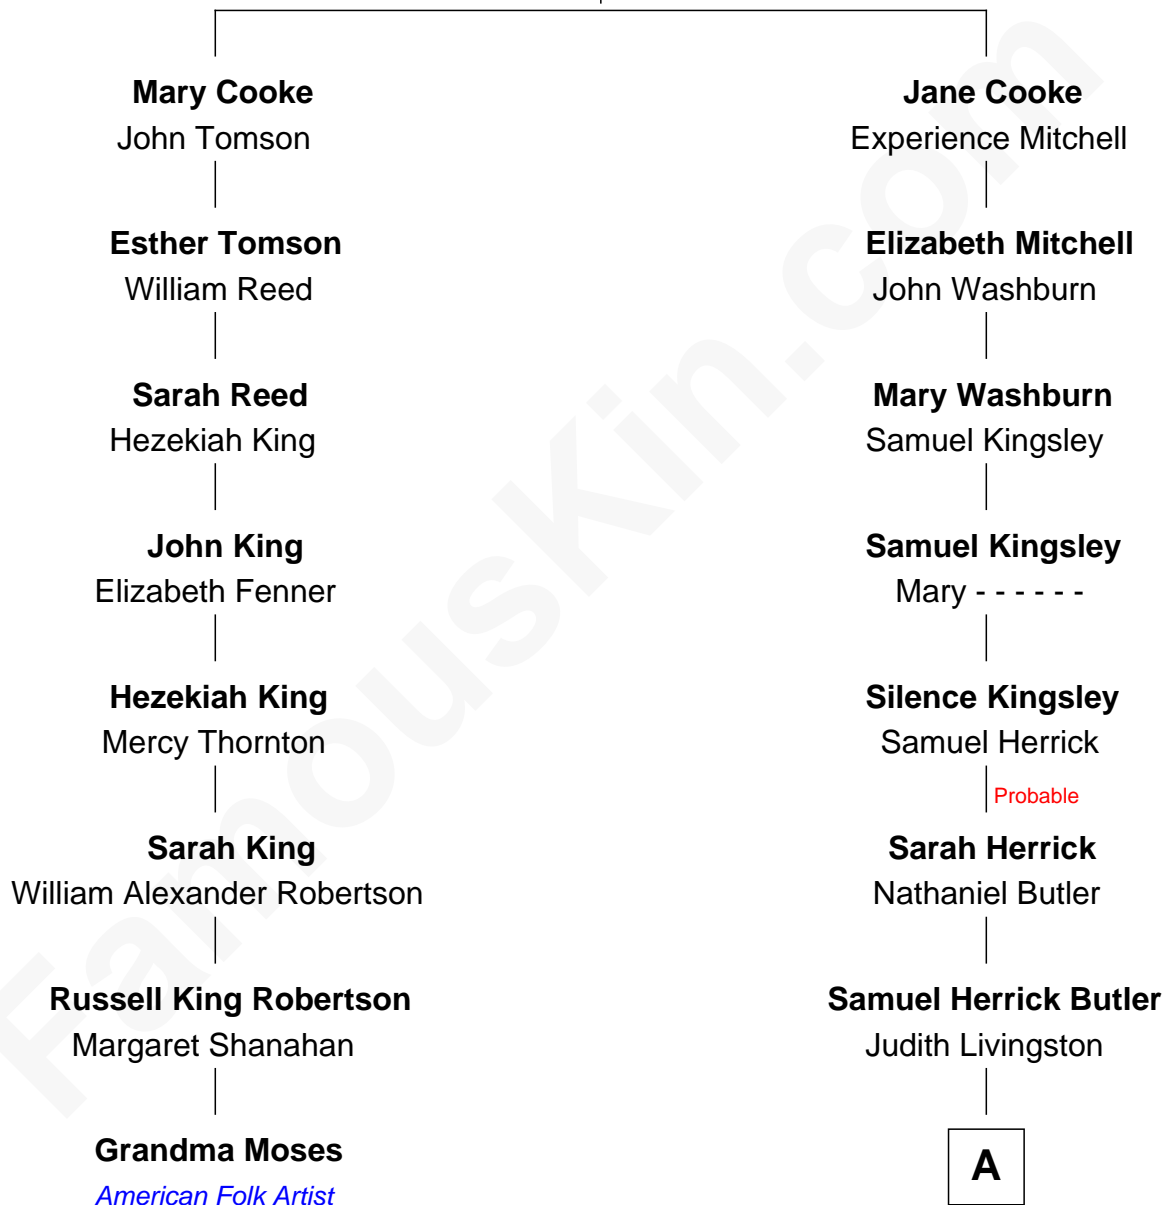

FamousKin.com Relationship Chart of

Grandma Moses
American Folk Artist

7th cousin 5 times removed of

George W. Bush
43rd U.S. President

Francis Cooke
Hester le Mahieu

A

Cortland Philip Livingston Butler

Elizabeth Slade Pierce

Mary Elizabeth Butler

Robert Emmet Sheldon

Flora Sheldon

Samuel Prescott Bush

Prescott Sheldon Bush

Dorothy Wear Walker

George Herbert Walker Bush

Barbara Pierce