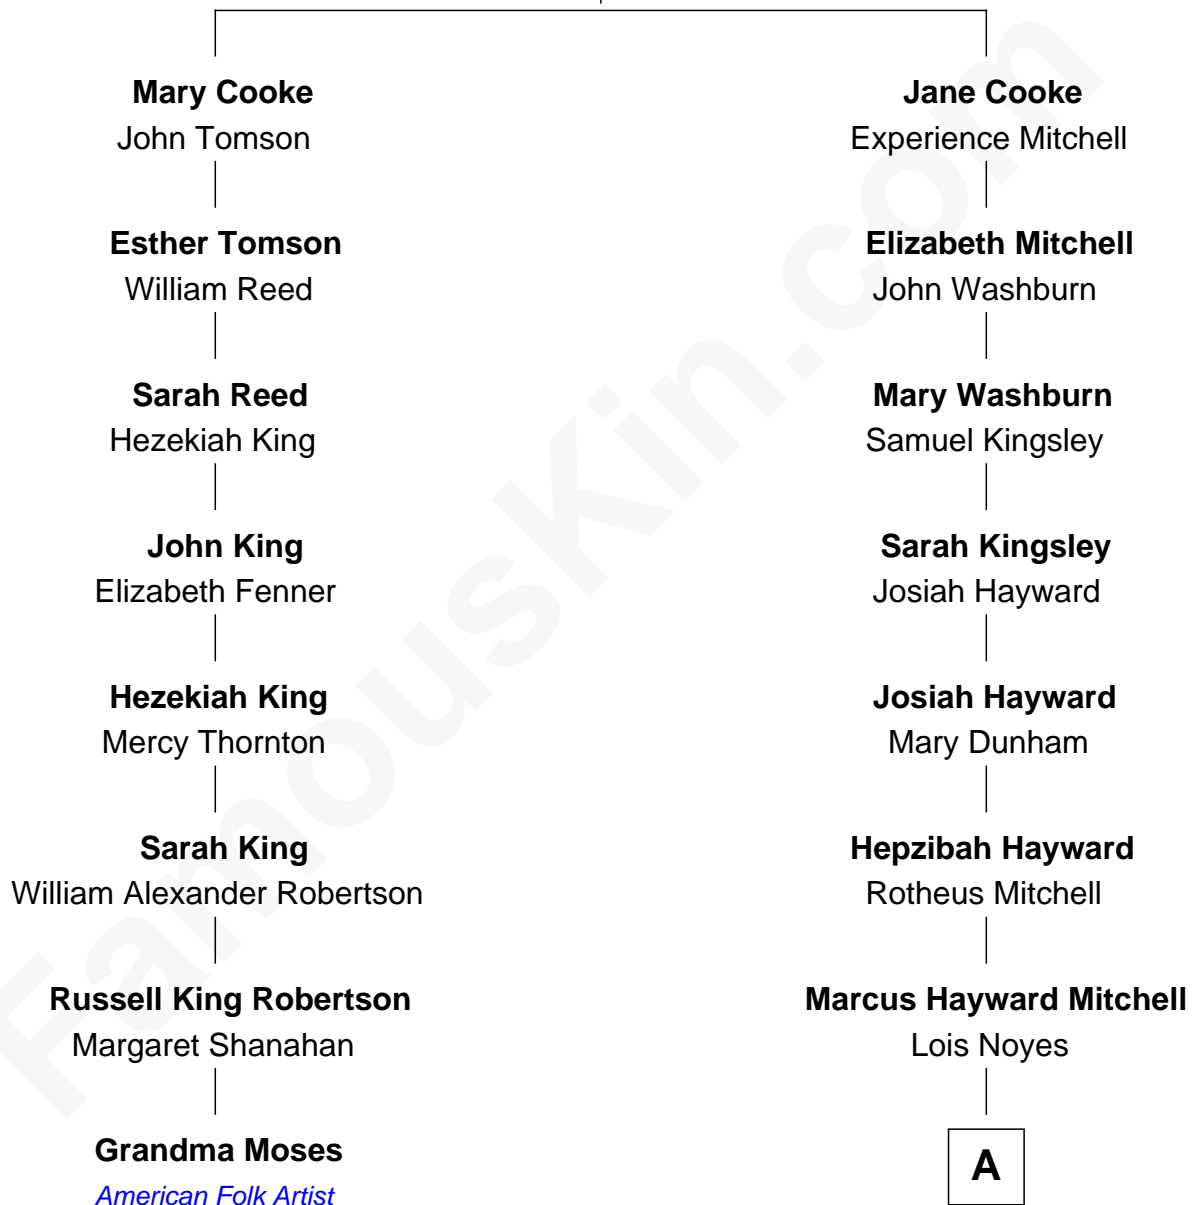

FamousKin.com Relationship Chart of

Grandma Moses
American Folk Artist

7th cousin 3 times removed of

Henry Fonda
Movie Actor

Francis Cooke
Hester le Mahieu

A

Marie Louise Mitchell

Allan Lanphear

Elma L. Lanphear

Henry Silas Jaynes

Herberta Elma Jaynes

William Brace Fonda

Henry Fonda

Movie Actor

FamousKin.com