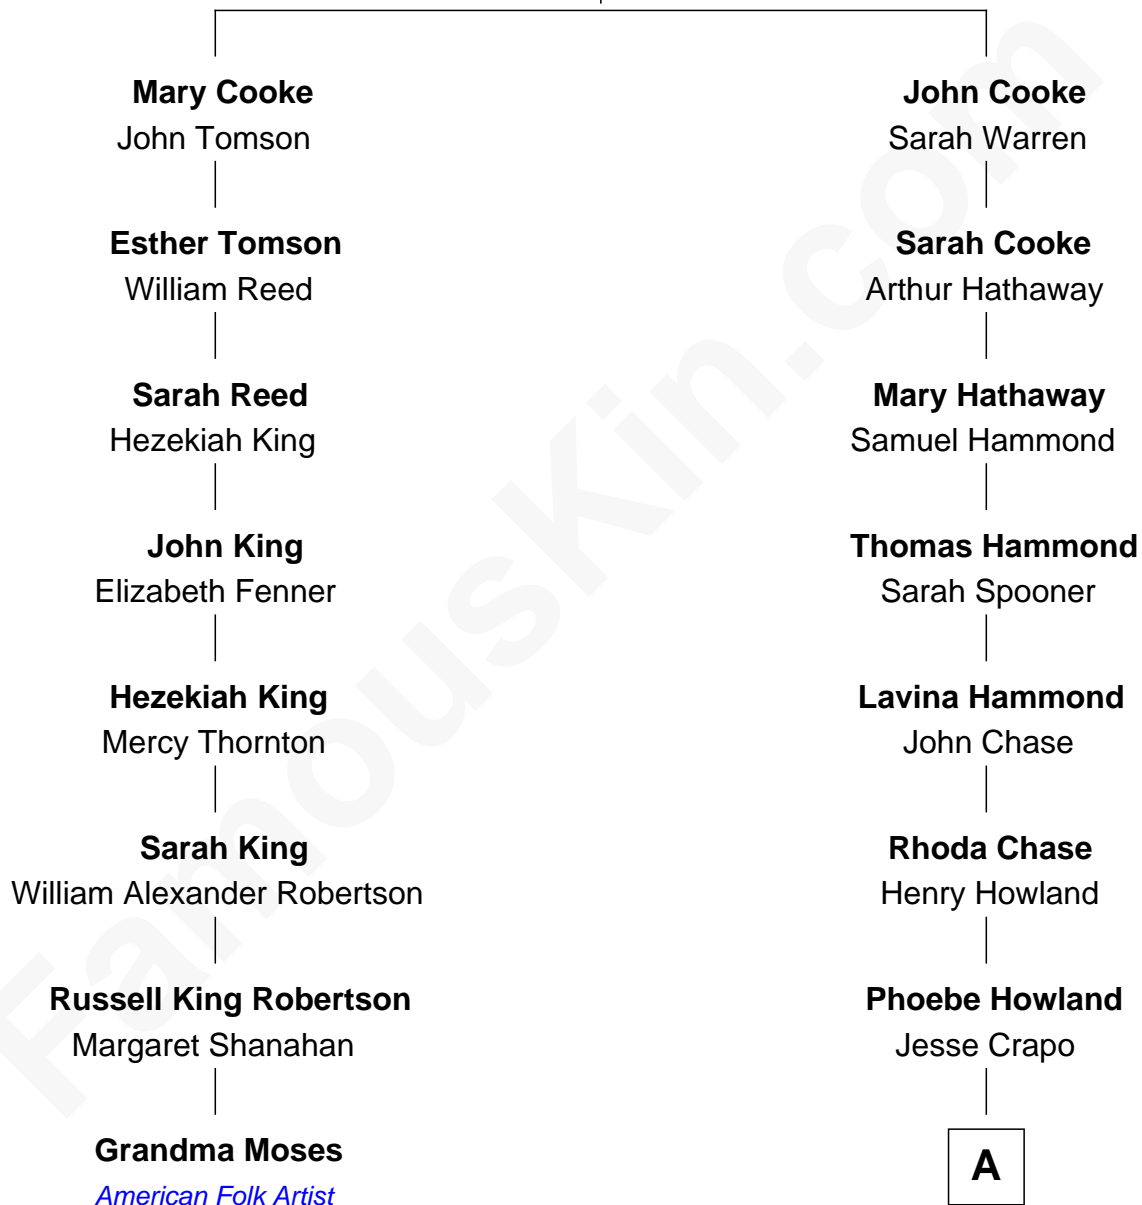

FamousKin.com Relationship Chart of

Grandma Moses
American Folk Artist

7th cousin 2 times removed of

William Durant

Co-Founder of General Motors and Founder of Frigidaire

Francis Cooke

Hester le Mahieu

A

Henry Howland Crapo

Mary Anne Slocum

Rebecca Folger Crapo

William Clark Durant

William Durant

Co-Founder of General Motors

FamousKin.com