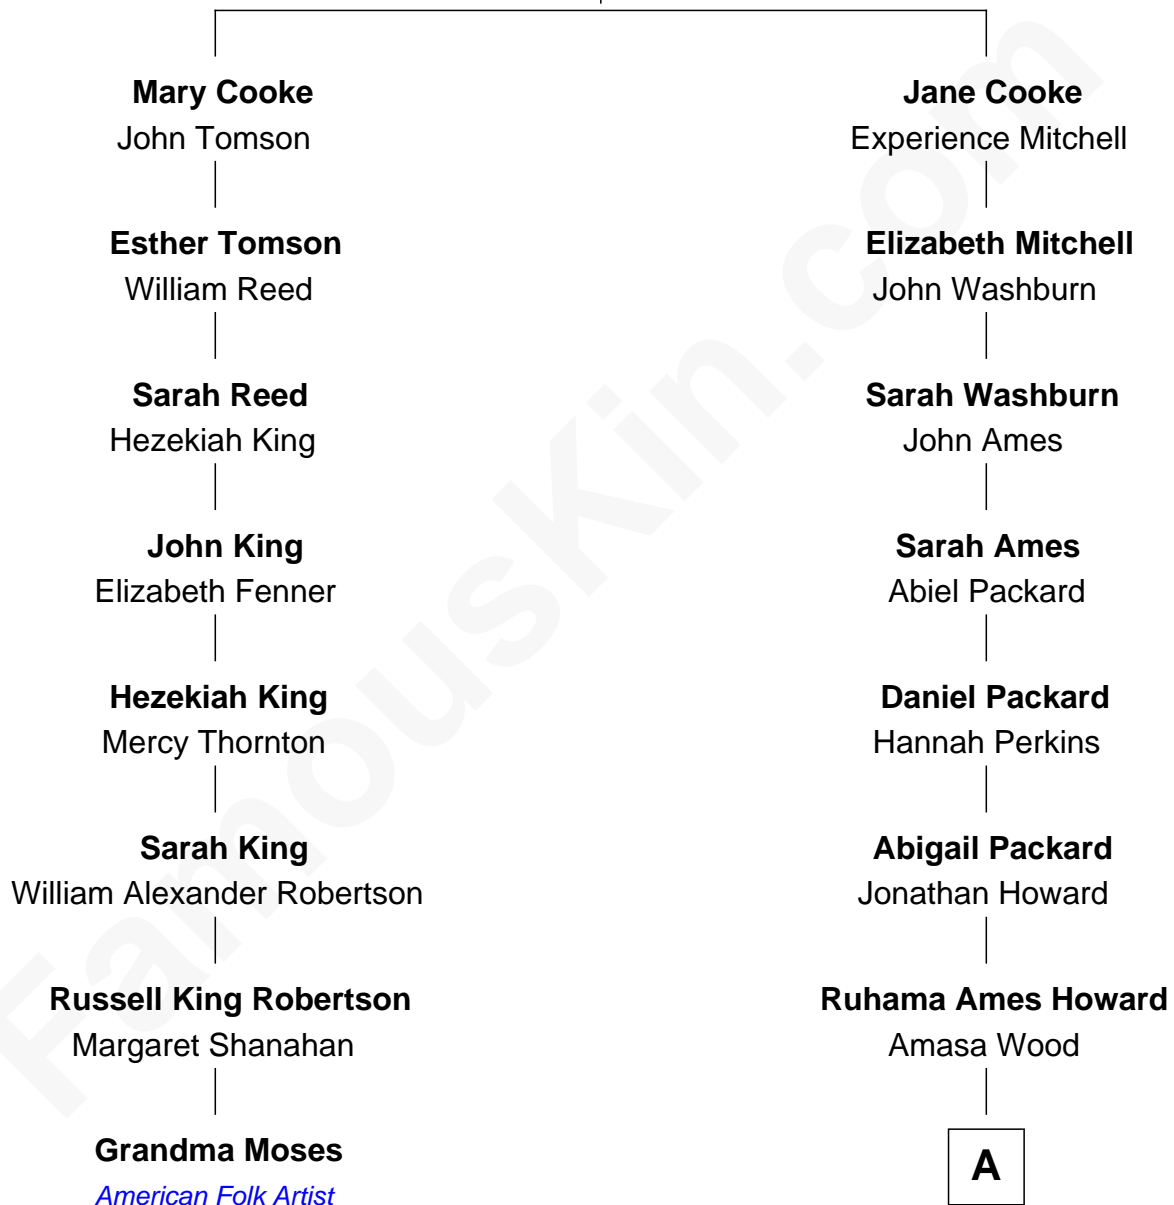

FamousKin.com Relationship Chart of

Grandma Moses
American Folk Artist

7th cousin 5 times removed of

Wil Wheaton
TV and Movie Actor

Francis Cooke
Hester le Mahieu

A

Albert Gallatin Howard Wood

Minnie M. Lyons

Ruhama Howard Wood

Henry Milton Ostrander

Mary Frances Ostrander

Donald Ulysses Wheaton

Richard William Wheaton

Dorothy Virginia Morton

Richard William Wheaton

Debra Nordean O'Connor