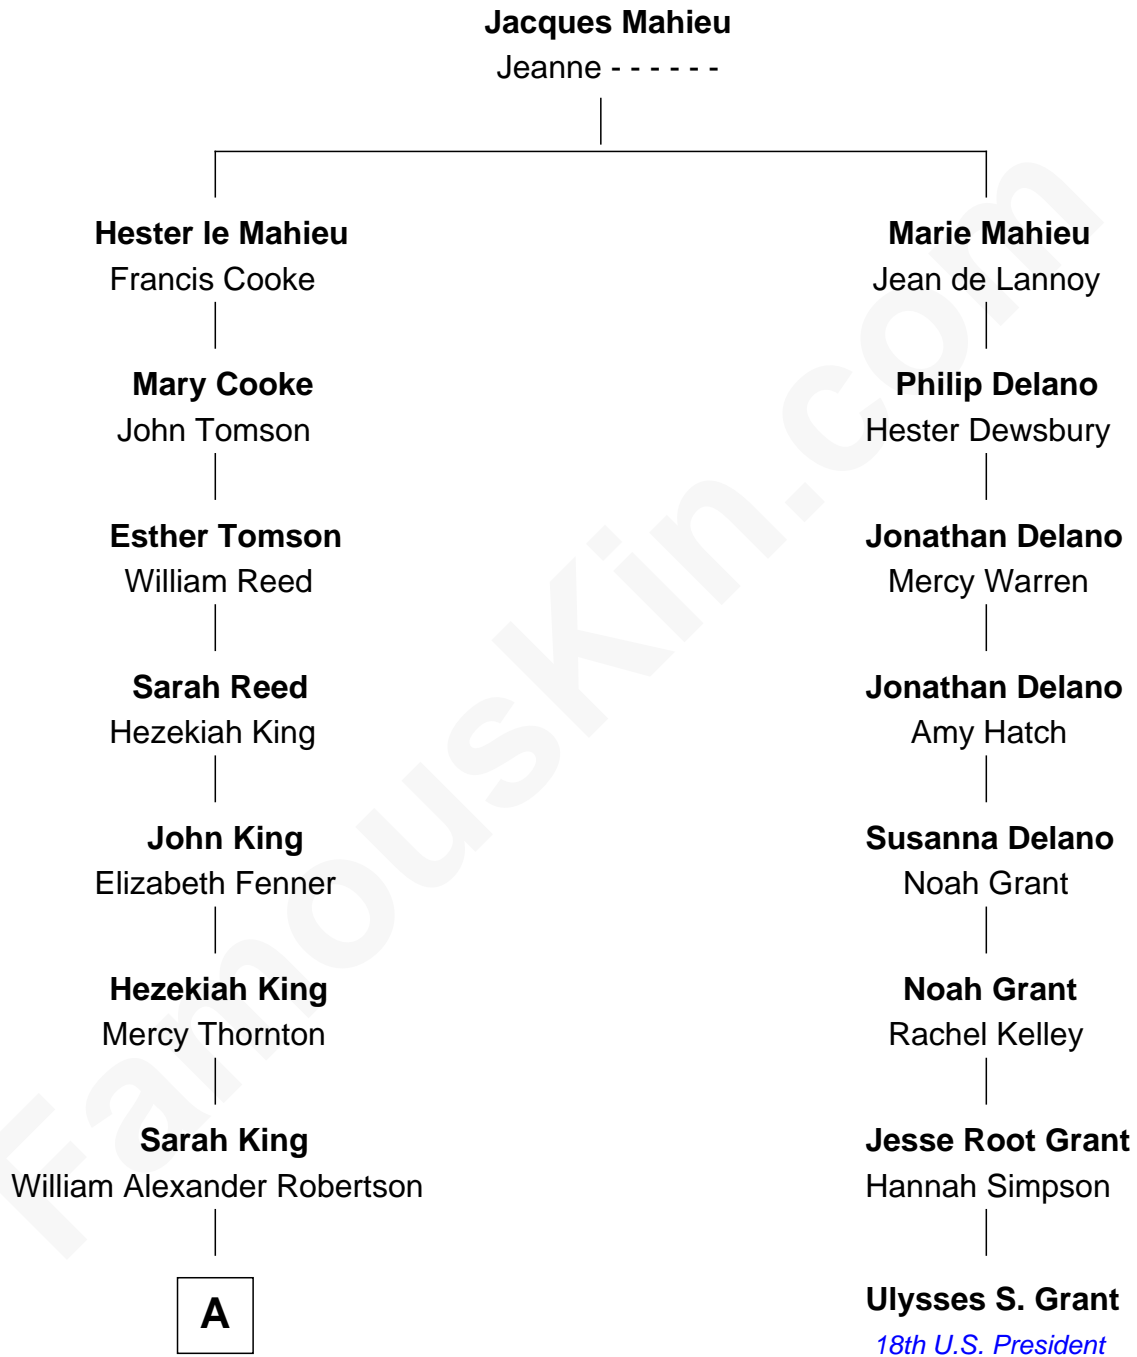

FamousKin.com Relationship Chart of

Grandma Moses
American Folk Artist

7th cousin 1 time removed of

Ulysses S. Grant
18th U.S. President

A

—
Russell King Robertson

Margaret Shanahan

—
Grandma Moses

American Folk Artist

FamousKin.com