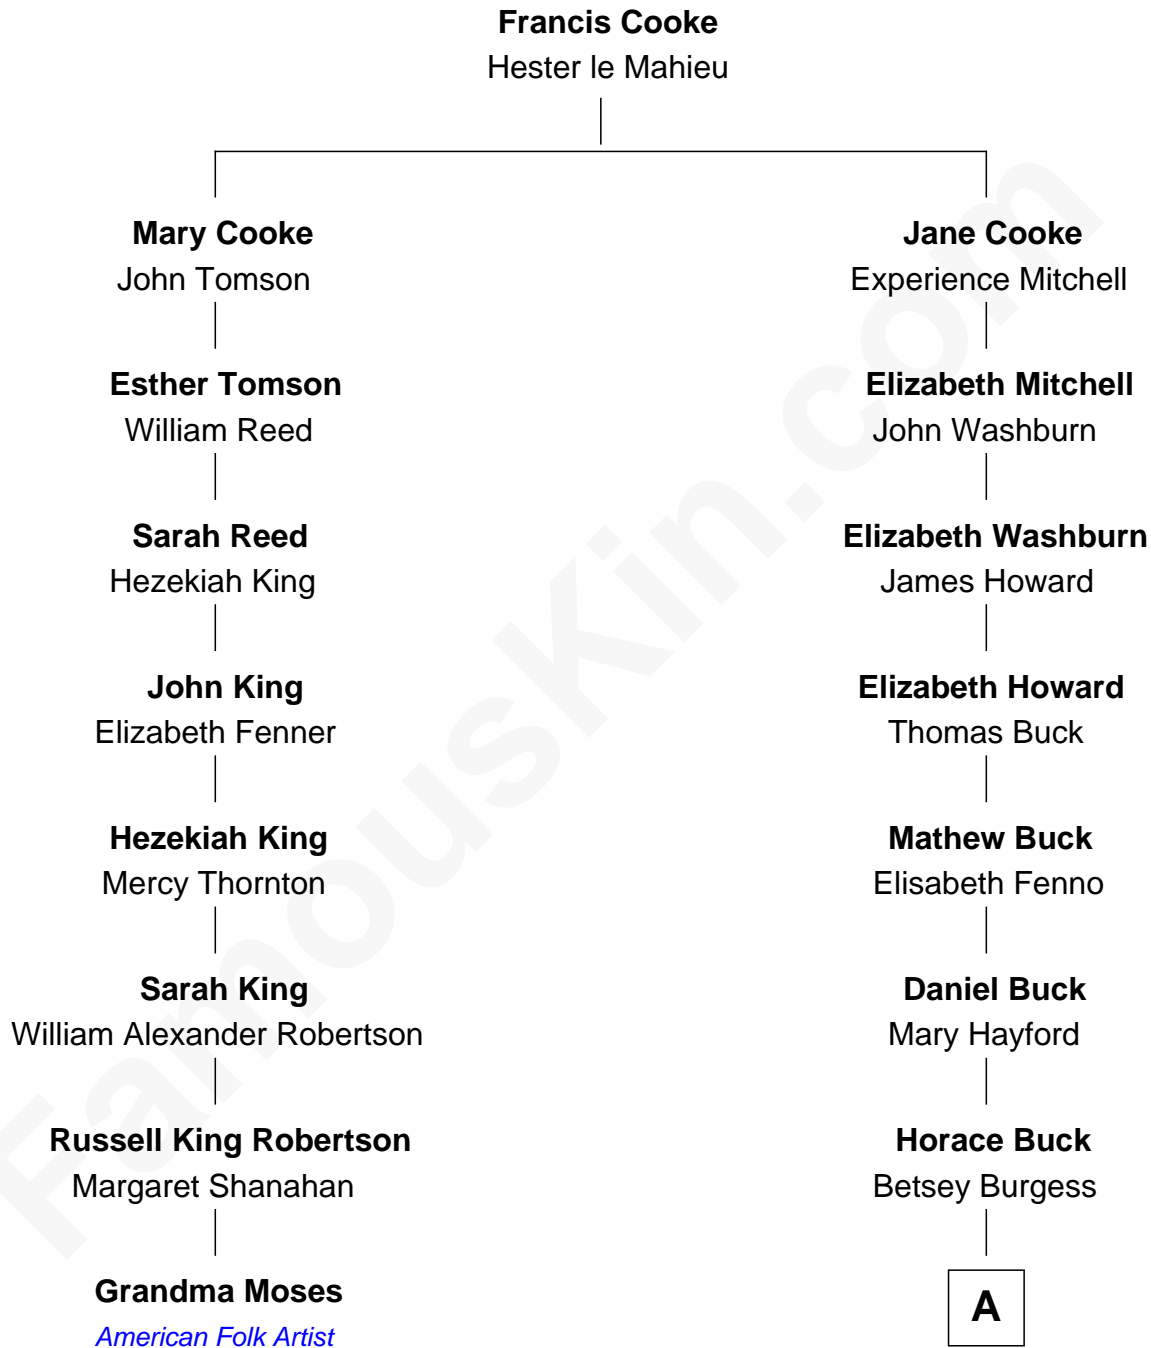

FamousKin.com Relationship Chart of

Grandma Moses
American Folk Artist

7th cousin 4 times removed of

Joe Buck
Sportscaster

A

Whitmer Hall Buck

Mary Malvina Joslin

Frank LaForest Buck

Lulie Mary Blake

Earle Henry Buck

Kathleen E. Fox

John Francis Buck

Carole Lynn Lintzenich

Joe Buck

Sportscaster

FamousKin.com