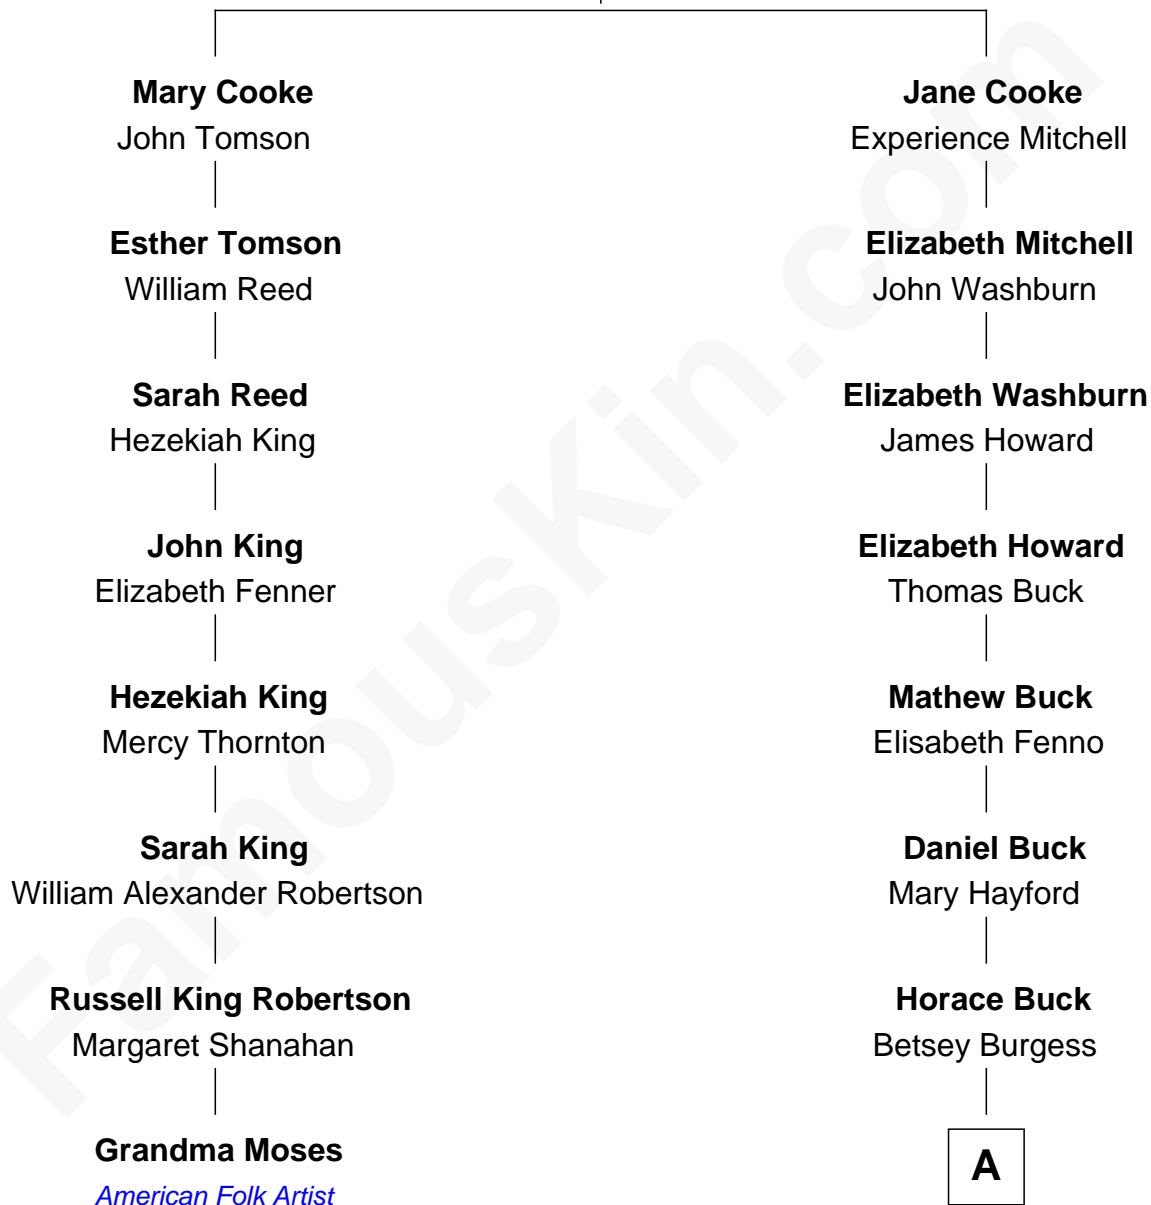

## Relationship Chart of

### Grandma Moses

*American Folk Artist*

7th cousin 3 times removed of

**Jack Buck**  
*Sportscaster*

**Francis Cooke**  
Hester le Mahieu

**A**

**Whitmer Hall Buck**  
Mary Malvina Joslin

**Frank LaForest Buck**  
Lulie Mary Blake

**Earle Henry Buck**  
Kathleen E. Fox

**Jack Buck**  
*Sportscaster*