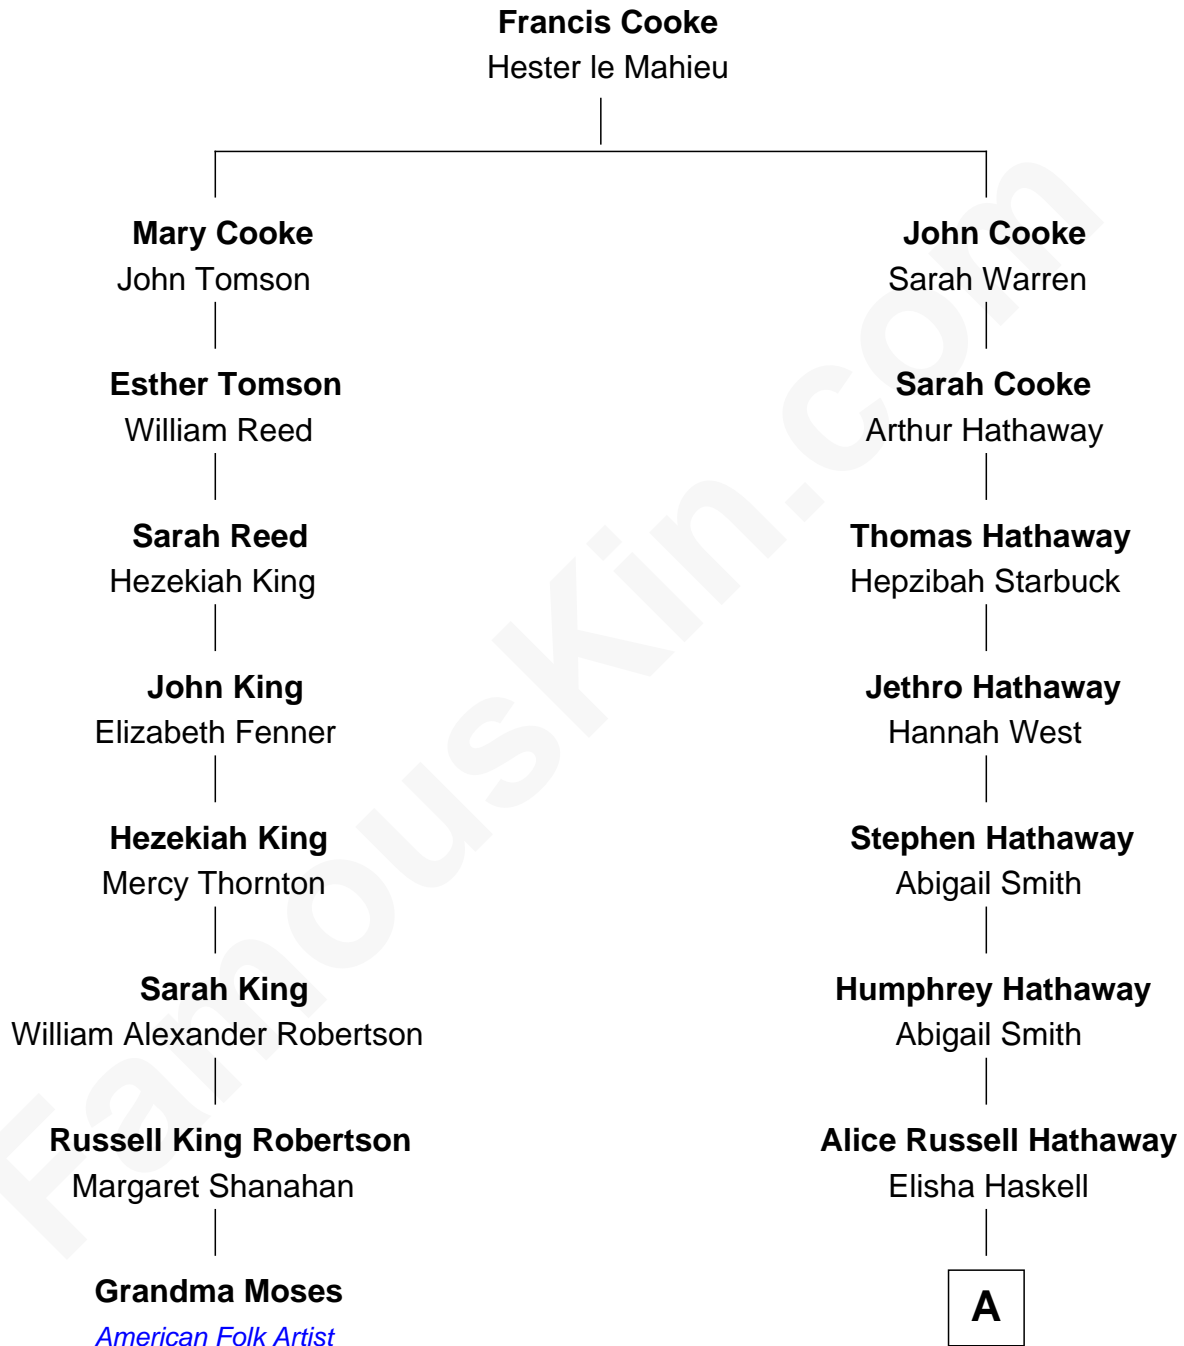

FamousKin.com
Relationship Chart of
Grandma Moses
American Folk Artist

7th cousin 1 time removed of

Alice (Lee) Roosevelt
First Wife of President Theodore Roosevelt

A

—
Caroline Watts Haskell

George Cabot Lee

—
Alice (Lee) Roosevelt

Wife of President Theodore Roosevelt

FamousKin.com