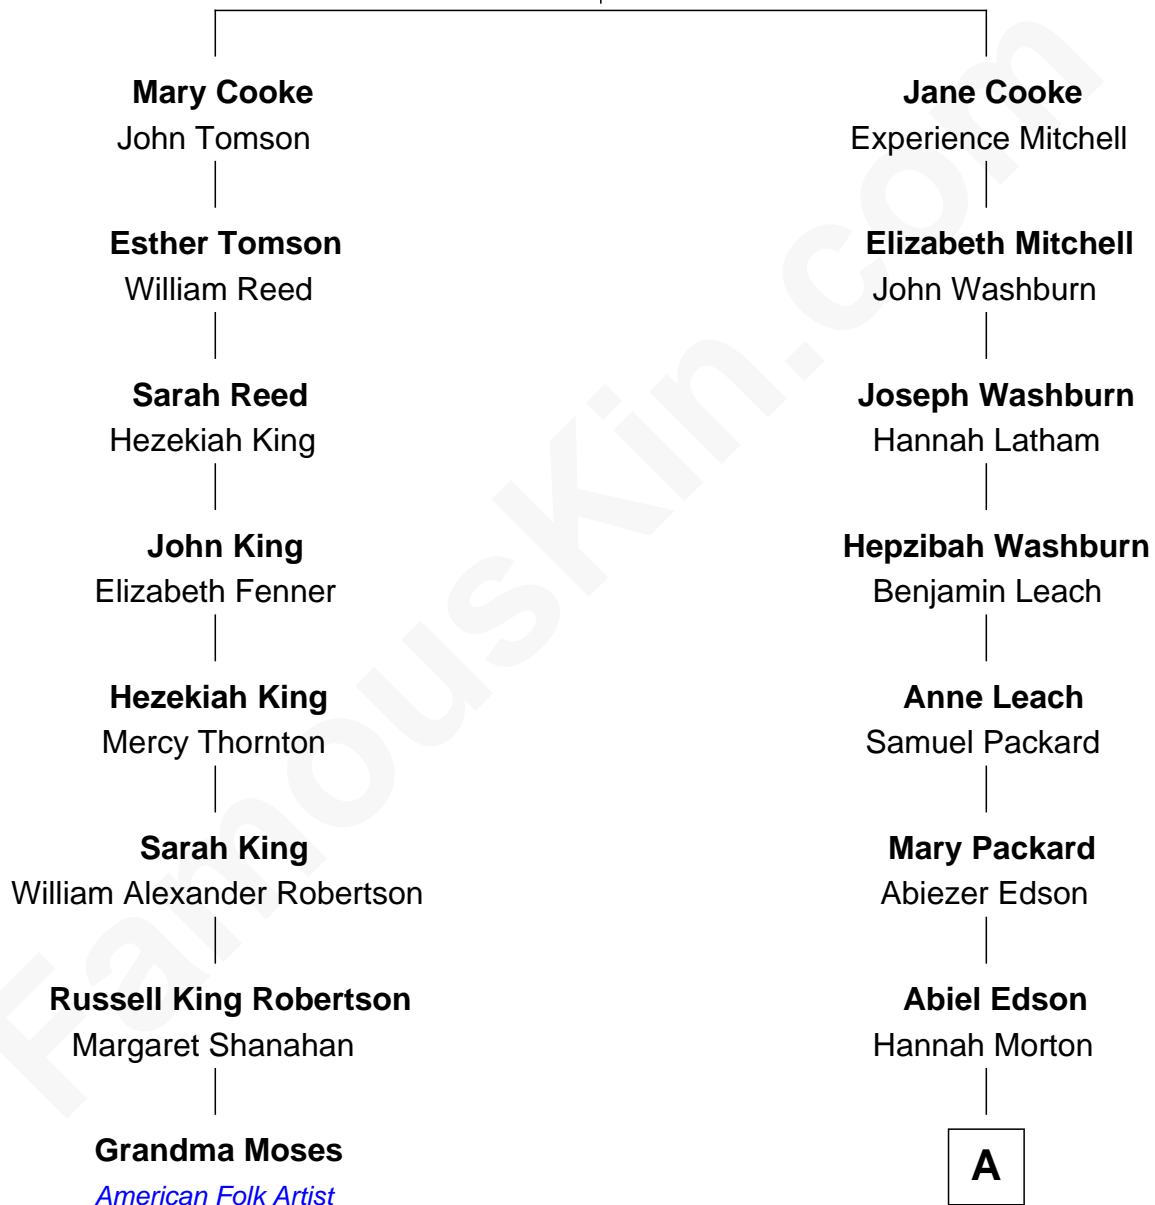

FamousKin.com Relationship Chart of

Grandma Moses
American Folk Artist

7th cousin 6 times removed of

Marie-Chantal Miller
Crown Princess of Greece

Francis Cooke
Hester le Mahieu

A

John Morton Edson

Mary Fairbrother