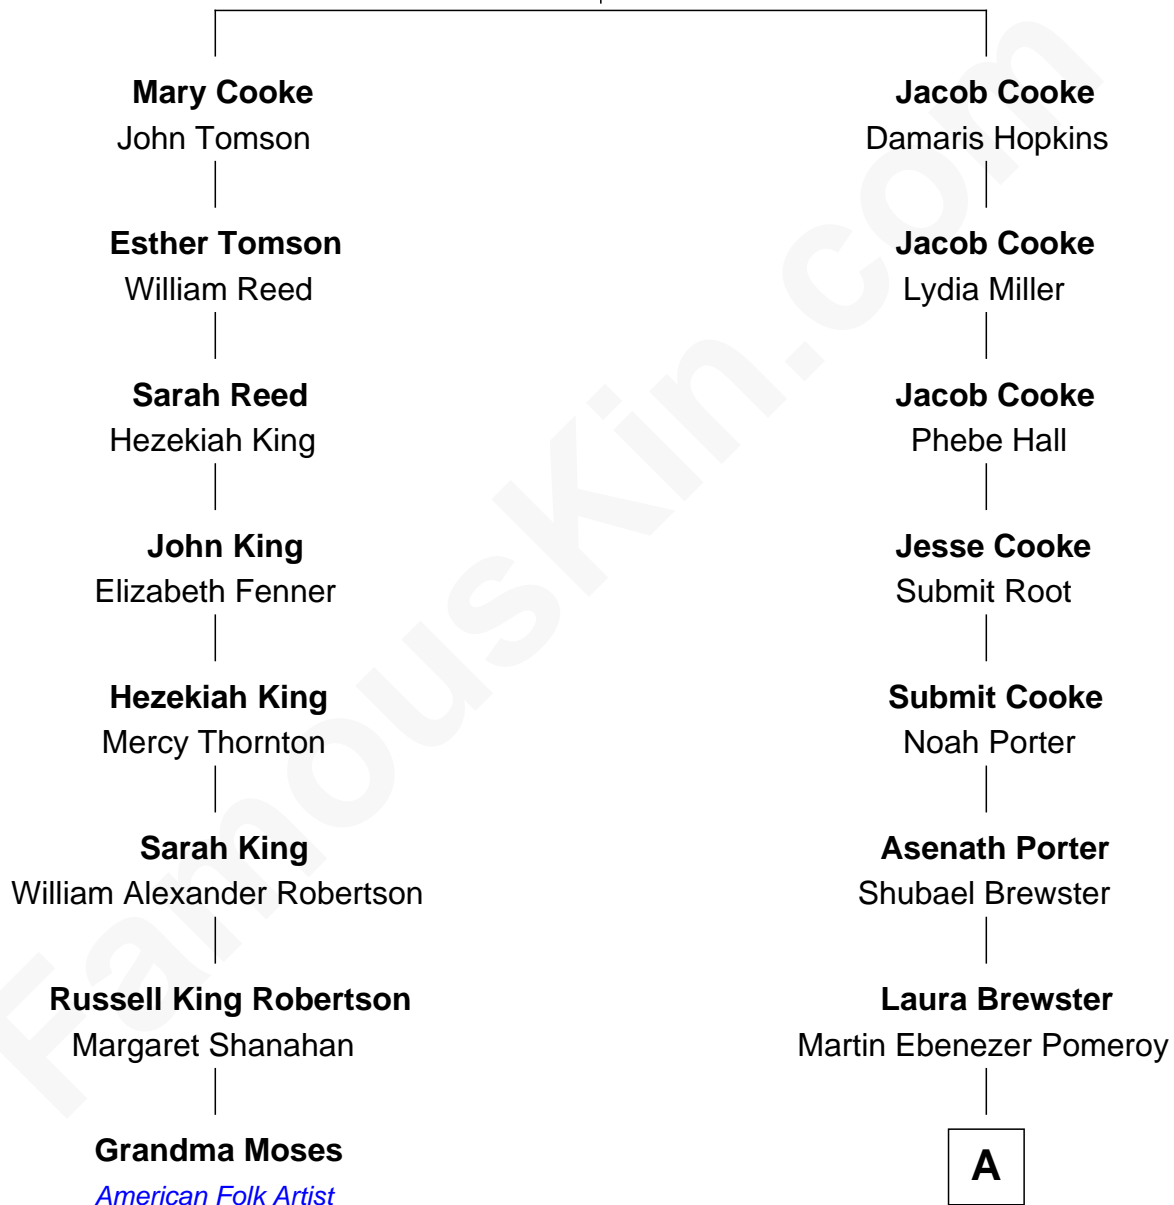

# FamousKin.com Relationship Chart of

**Grandma Moses**  
*American Folk Artist*

7th cousin 3 times removed of

**Brewster H. Shaw**  
*NASA Astronaut*

**Francis Cooke**  
Hester le Mahieu

**A**

Charles Burton Pomeroy

Sophia Webber

Adelle Pomeroy

John Thomas Shaw

Brewster Hopkinson Shaw

Leone Marguerite Lee

Brewster H. Shaw

*NASA Astronaut*

FamousKin.com