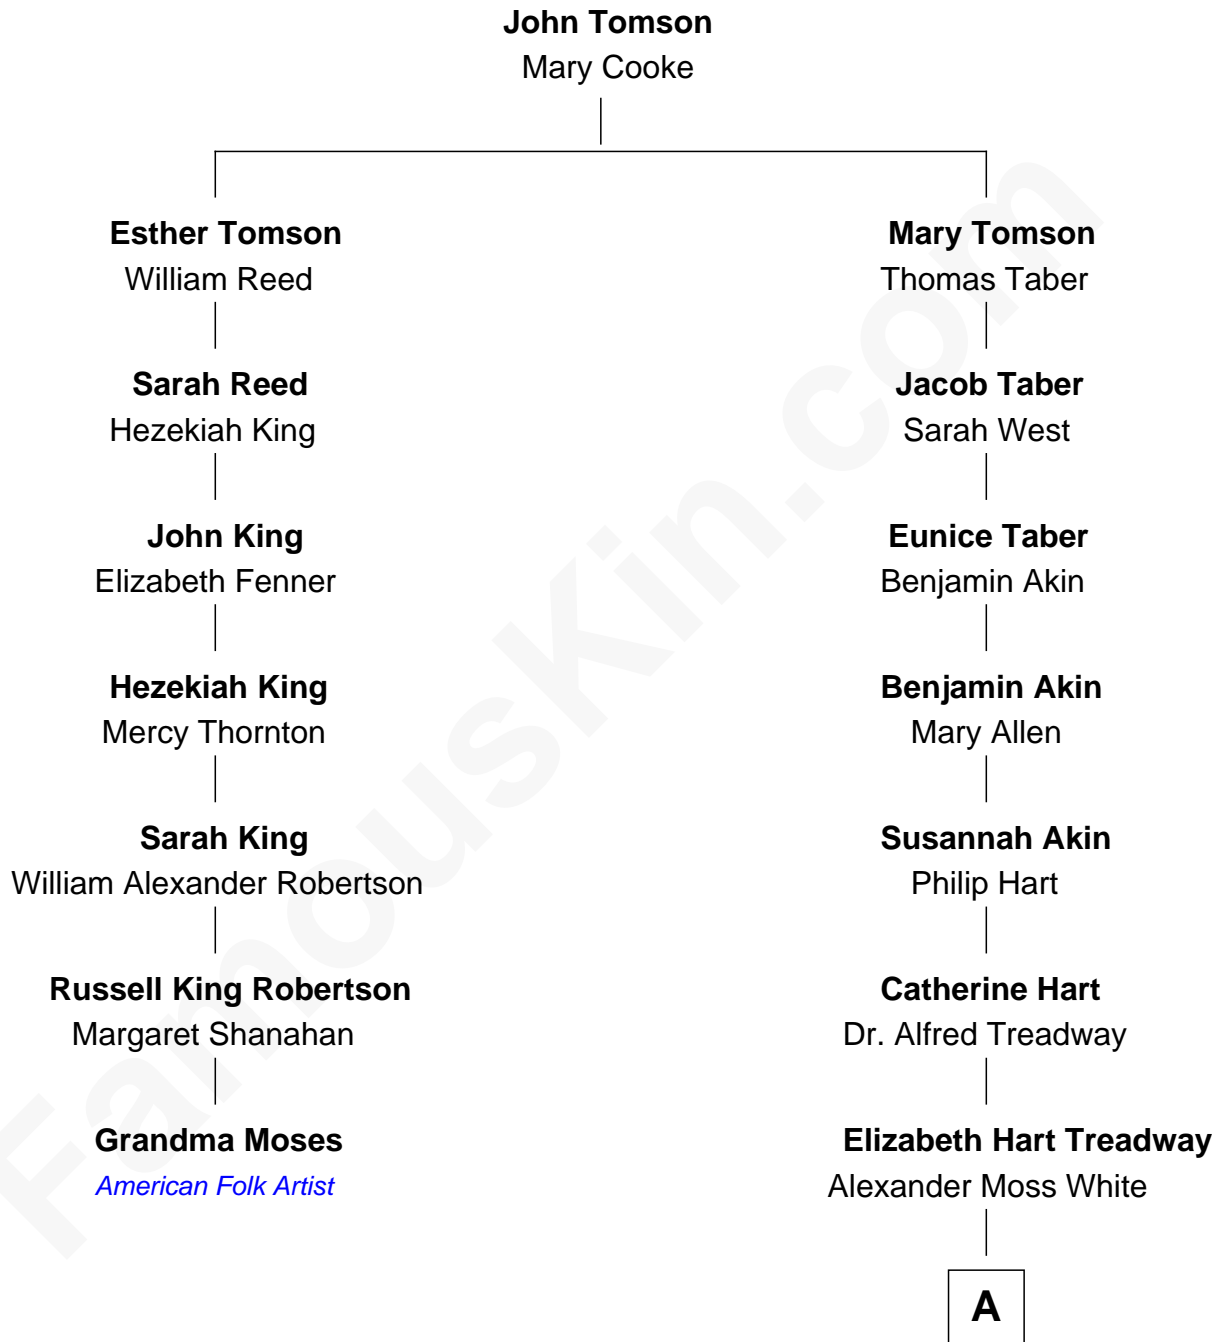

FamousKin.com Relationship Chart of

Grandma Moses

American Folk Artist

6th cousin 4 times removed of

Bill Weld

68th Governor of Massachusetts

A

|
William Augustus White

Harriet Hillard

|
Margaret Low White

Francis Minot Weld

|
David Weld

Mary Blake Nichols

|
Bill Weld

68th Governor of Massachusetts