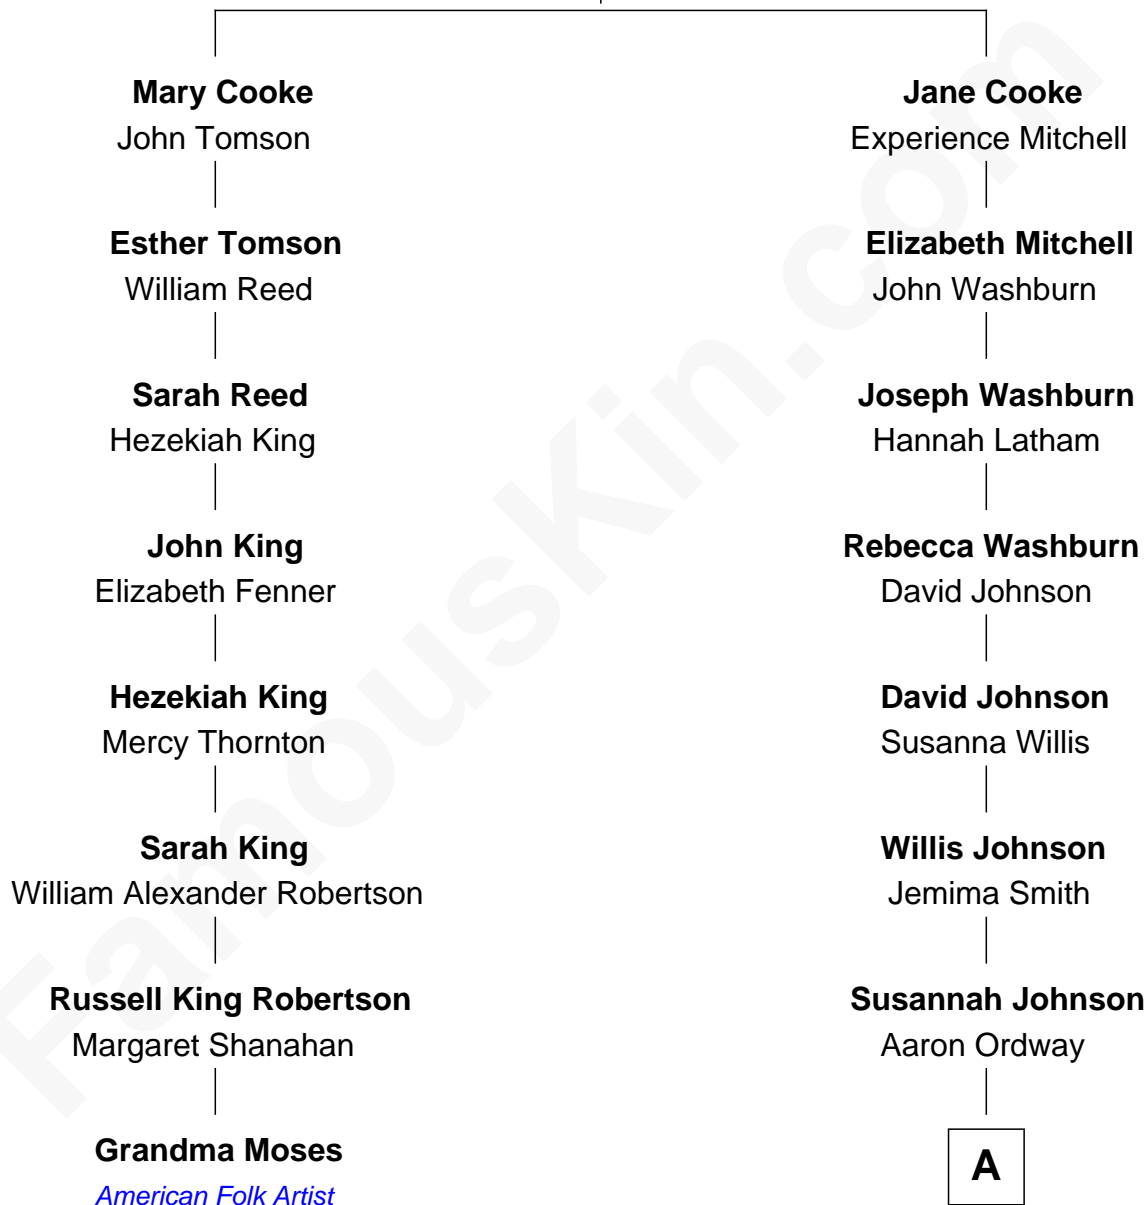

FamousKin.com

Relationship Chart of

Grandma Moses

American Folk Artist

7th cousin 3 times removed of

Burl Ives
Singer and Actor

Francis Cooke
Hester le Mahieu

A

Abraham Ordway

Sally Wright

Charlotte Josephine Ordway

William Riley Ives

Levi Franklin Ives

Cordellia White

Burl Ives

Singer and Actor