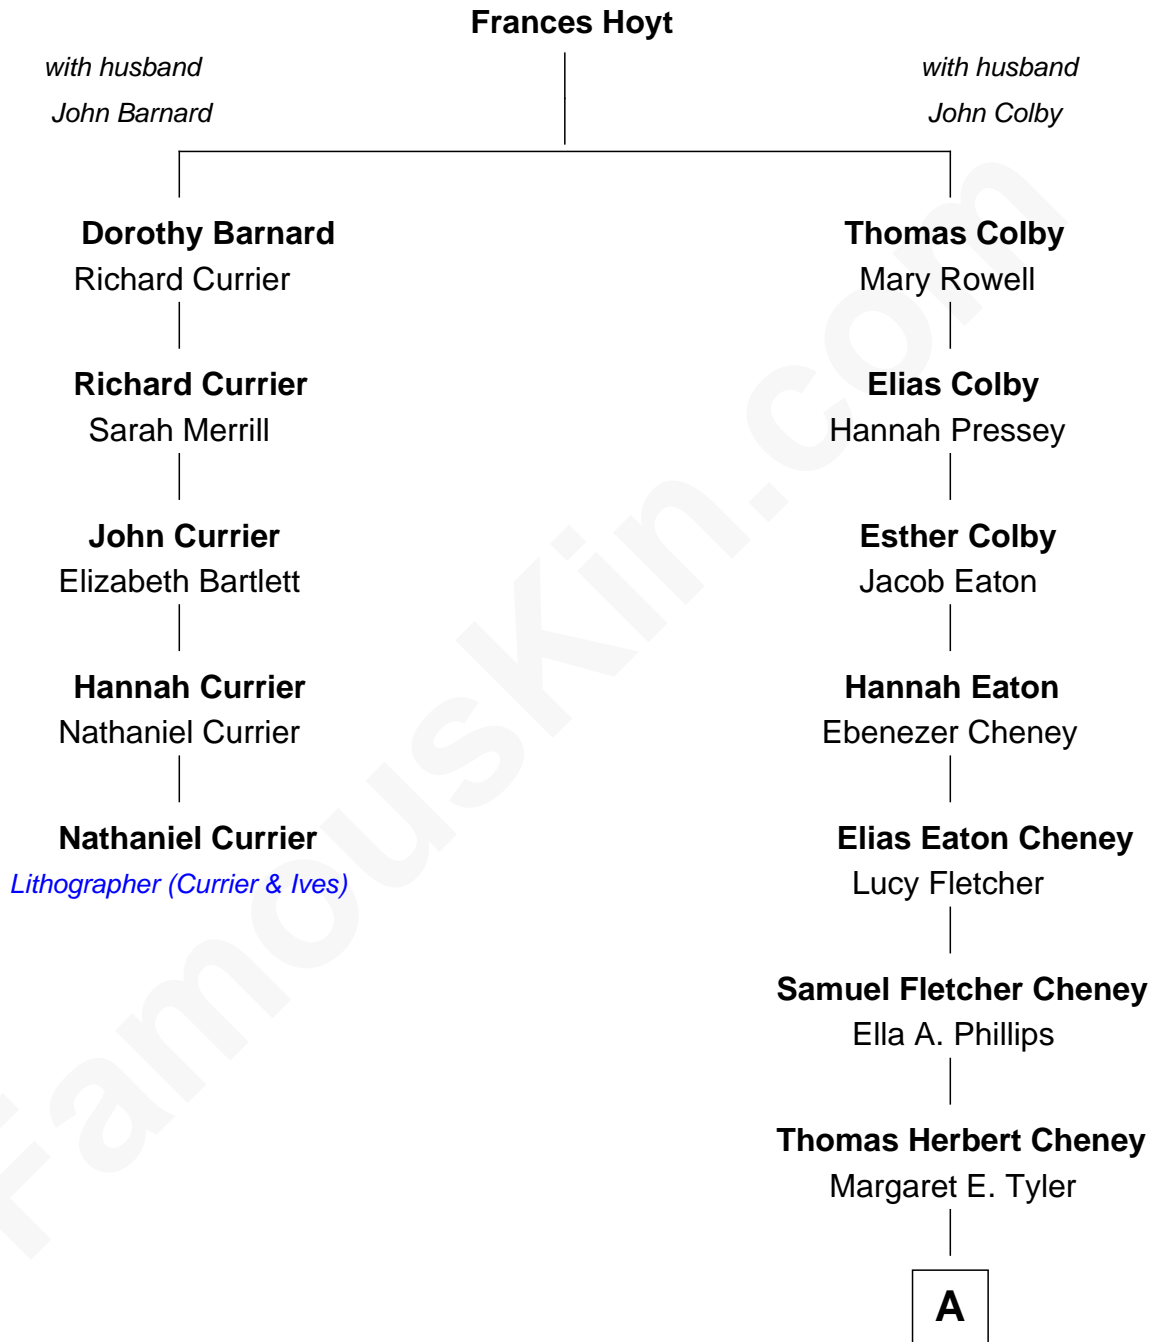

# FamousKin.com Relationship Chart of

**Nathaniel Currier**

*Lithographer (Currier & Ives)*

4th cousin 4 times removed of

**Dick Cheney**

*46th U.S. Vice-President*

**A**

Richard Herbert Cheney  
Marge Lorraine Dickey

**Dick Cheney**  
*46th U.S. Vice-President*

FamousKin.com