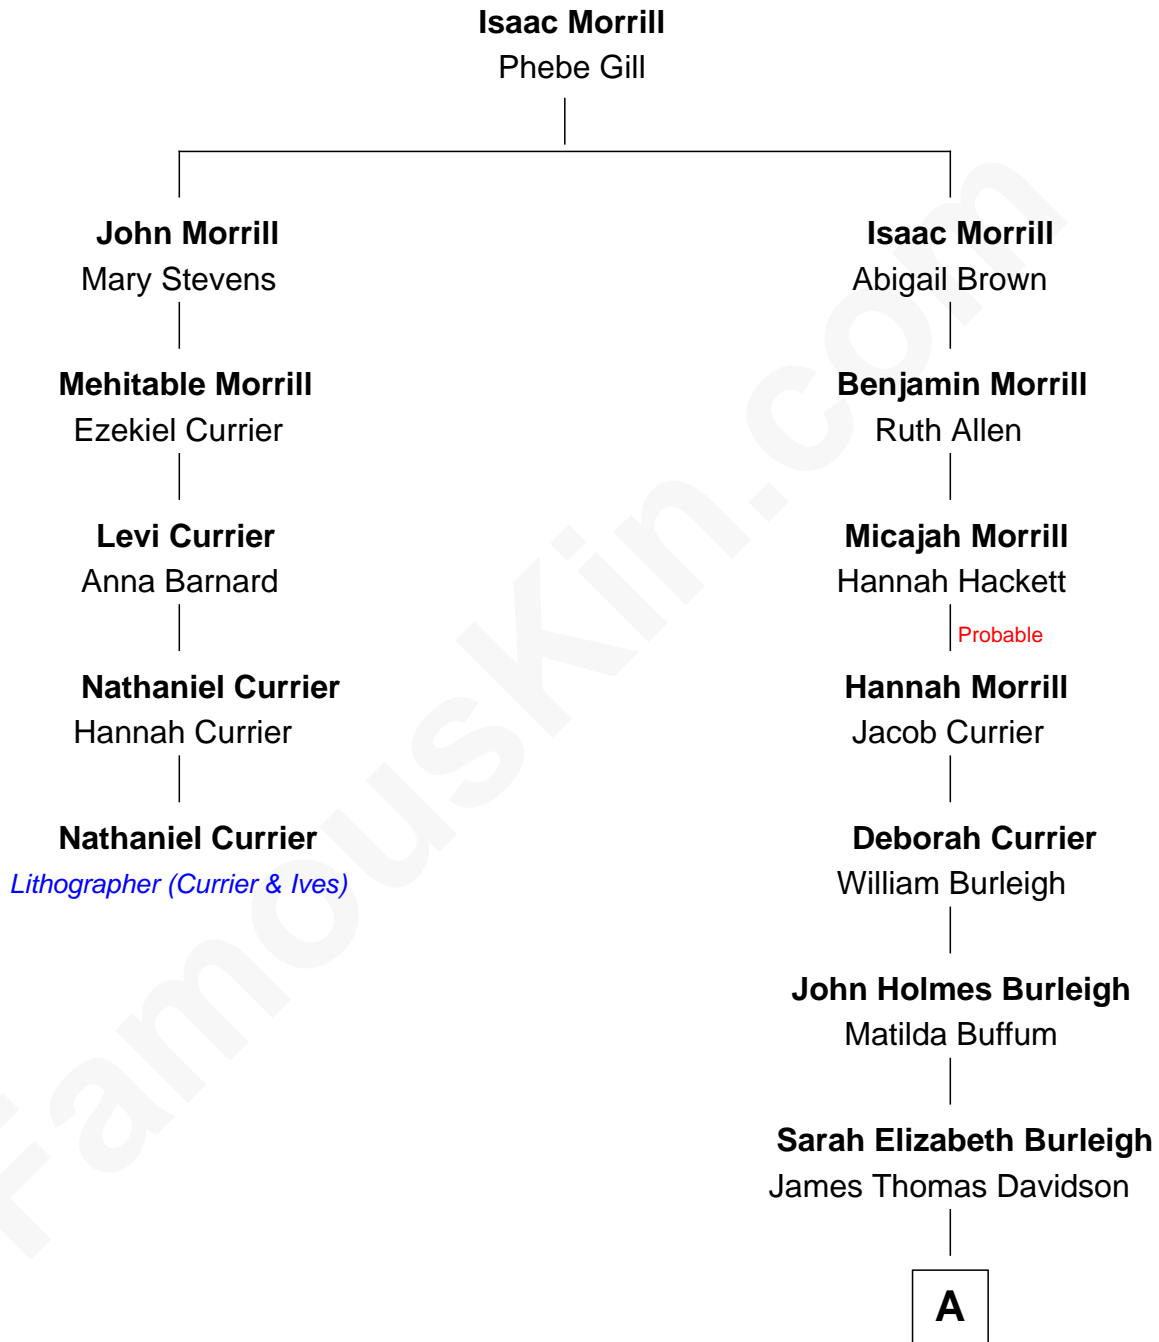

# FamousKin.com Relationship Chart of

**Nathaniel Currier**

*Lithographer (Currier & Ives)*

4th cousin 6 times removed of

**Paul Giamatti**

*TV and Movie Actor*

**A**

**Helen Buffum Davidson**

Bartlett Walton

**Mary Claybaugh Walton**

Valentine John Giamatti

**Angelo Bartlett Giamatti**

Toni Marilyn Smith

**Paul Giamatti**

*TV and Movie Actor*

FamousKin.com