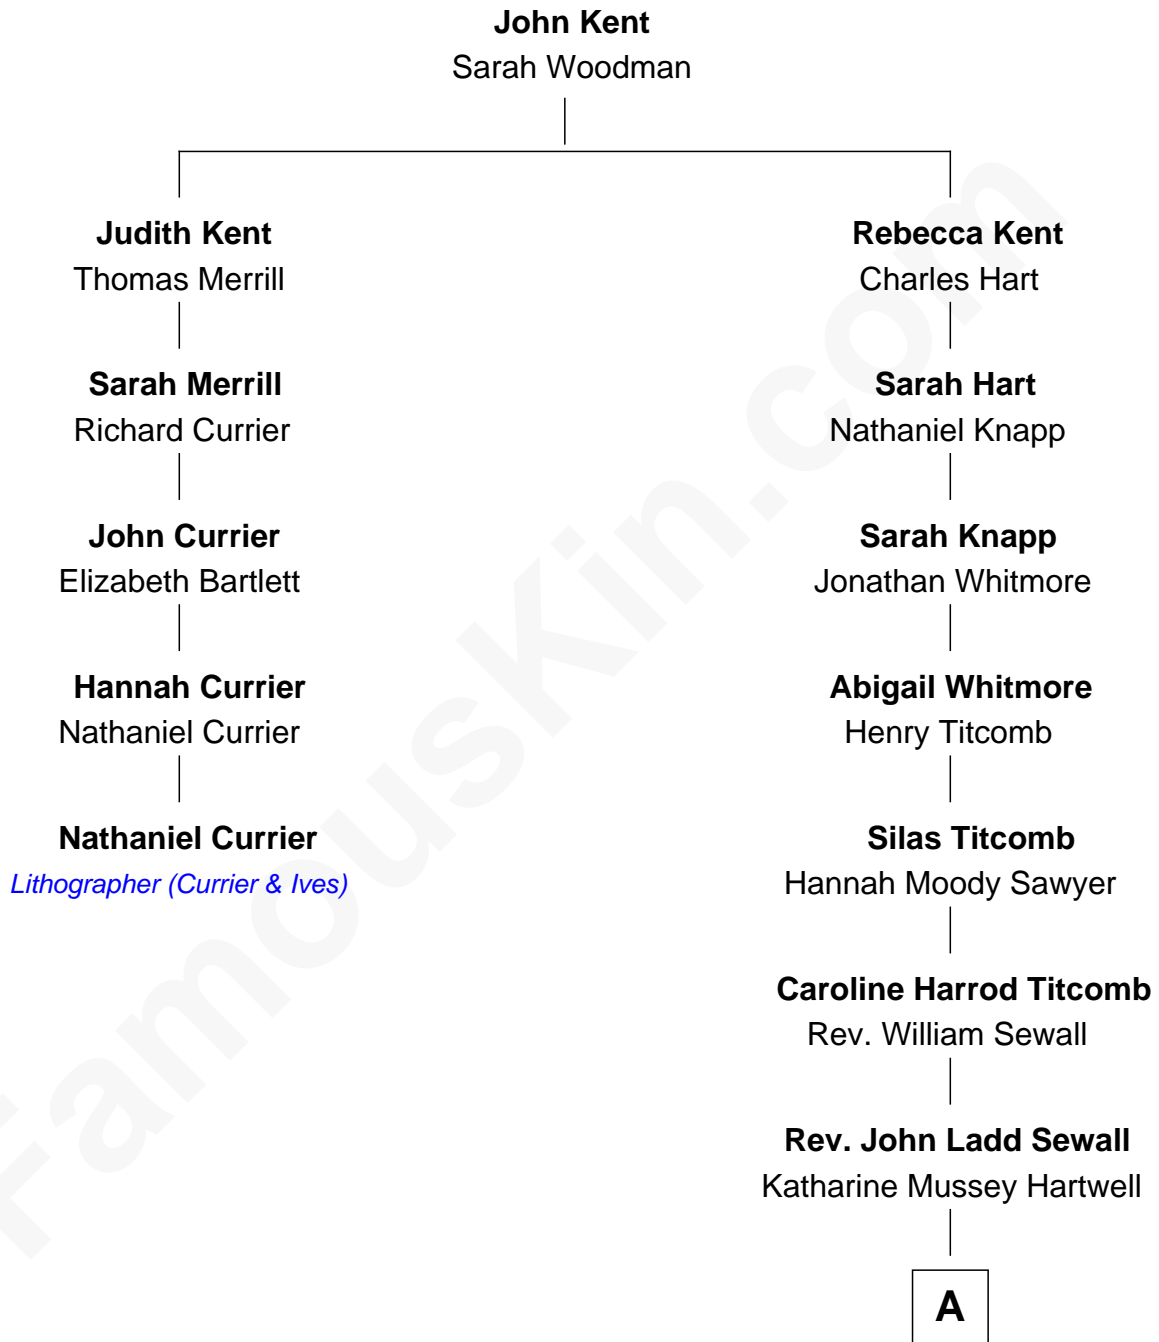

FamousKin.com Relationship Chart of

Nathaniel Currier

Lithographer (Currier & Ives)

4th cousin 6 times removed of

Charlie Day

TV and Movie Actor

A

Katharine Mussey Sewall

Roswell Mears Austin

Katharine Hartwell Austin

Dr. Lawton Parker Greenman Peckham

Mary Adelaide Peckham

Thomas Charles Day

Charlie Day

TV and Movie Actor