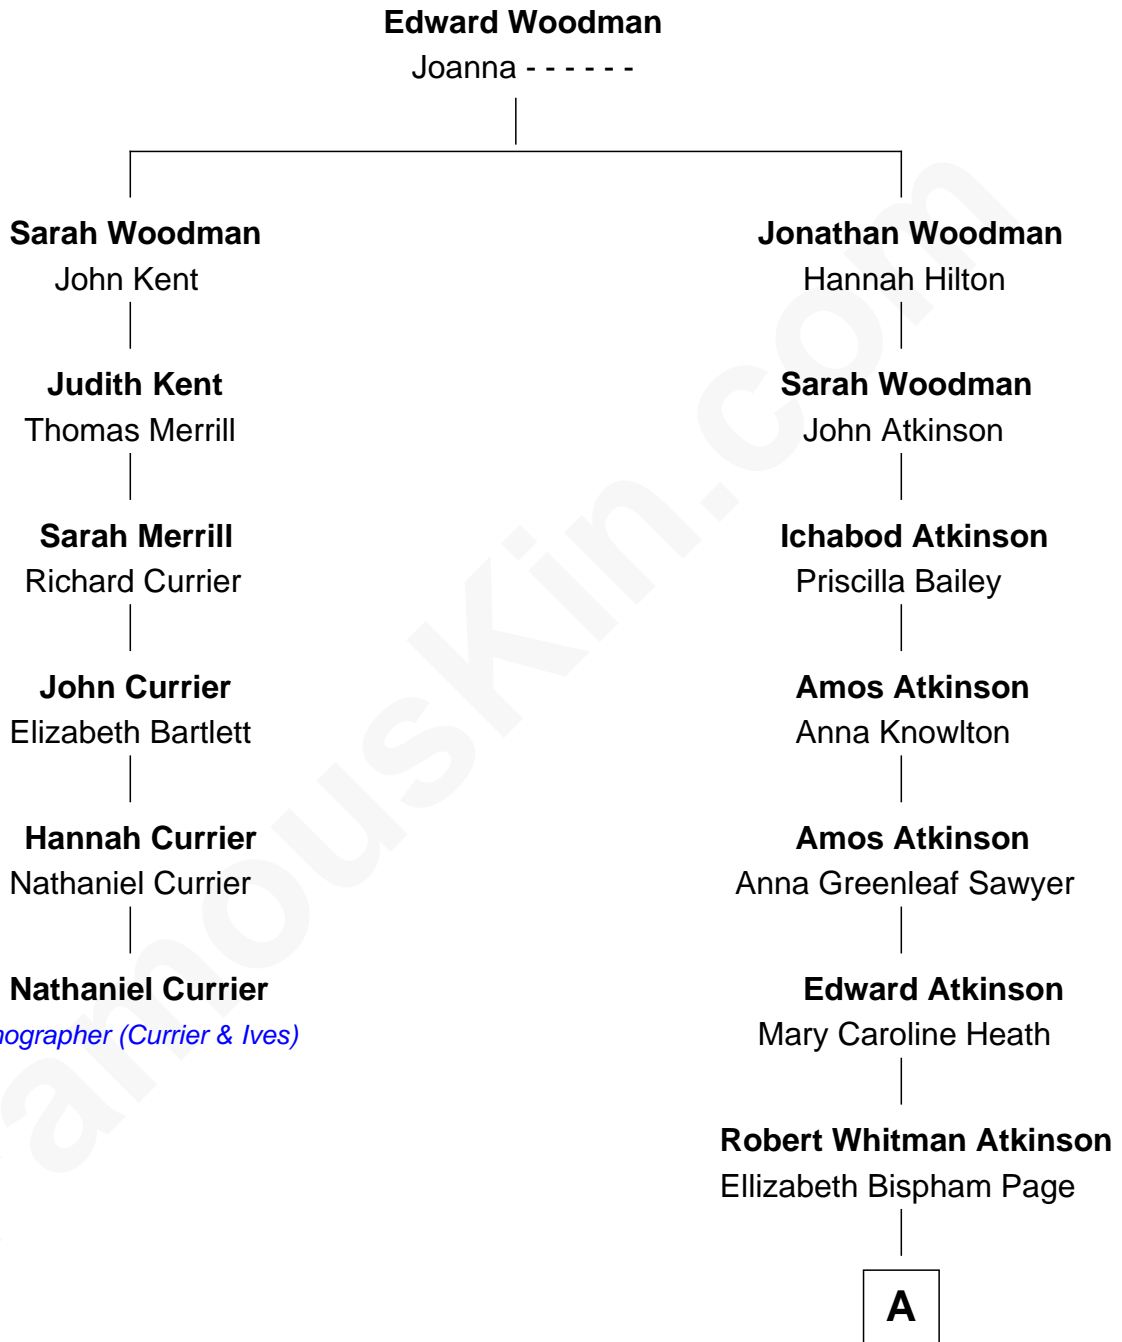

FamousKin.com Relationship Chart of

Nathaniel Currier

Lithographer (Currier & Ives)

5th cousin 3 times removed of

Sam Waterston

Stage, TV and Movie Actor

A

|
Alice Tucker Atkinson
George Chychele Waterston

|
Sam Waterston
Stage, TV and Movie Actor

FamousKin.com