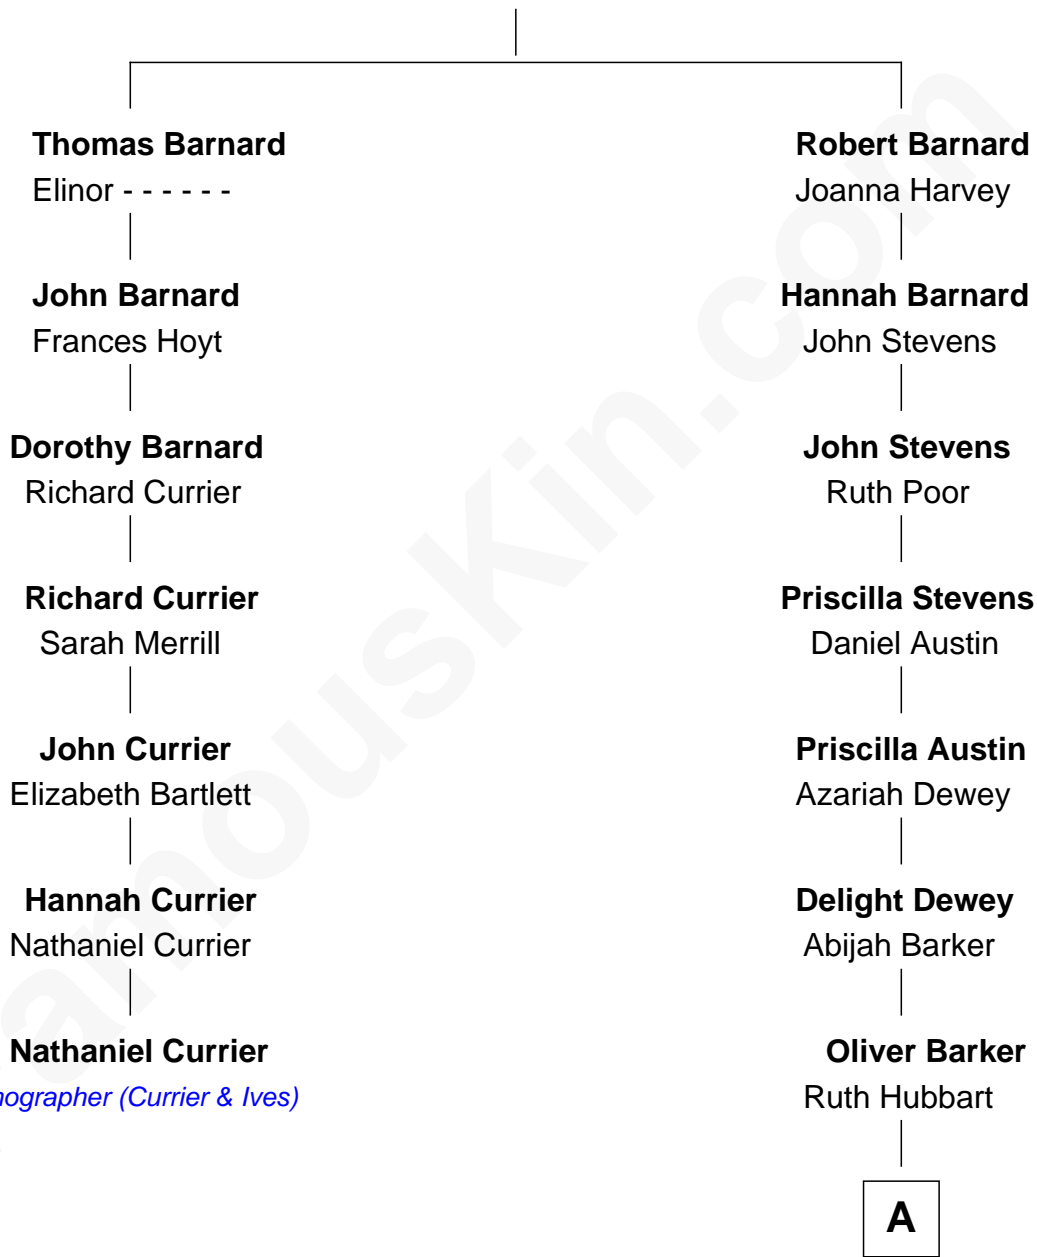

# FamousKin.com Relationship Chart of

**Nathaniel Currier**

*Lithographer (Currier & Ives)*

6th cousin 3 times removed of

**Bob Barker**

*TV Game Show Host*

----- Barnard

-----

**A**

Joseph H. Barker

Frances Tackett

Byron John Barker

Matilda Kent Tarleton

Bob Barker

*TV Game Show Host*

FamousKin.com