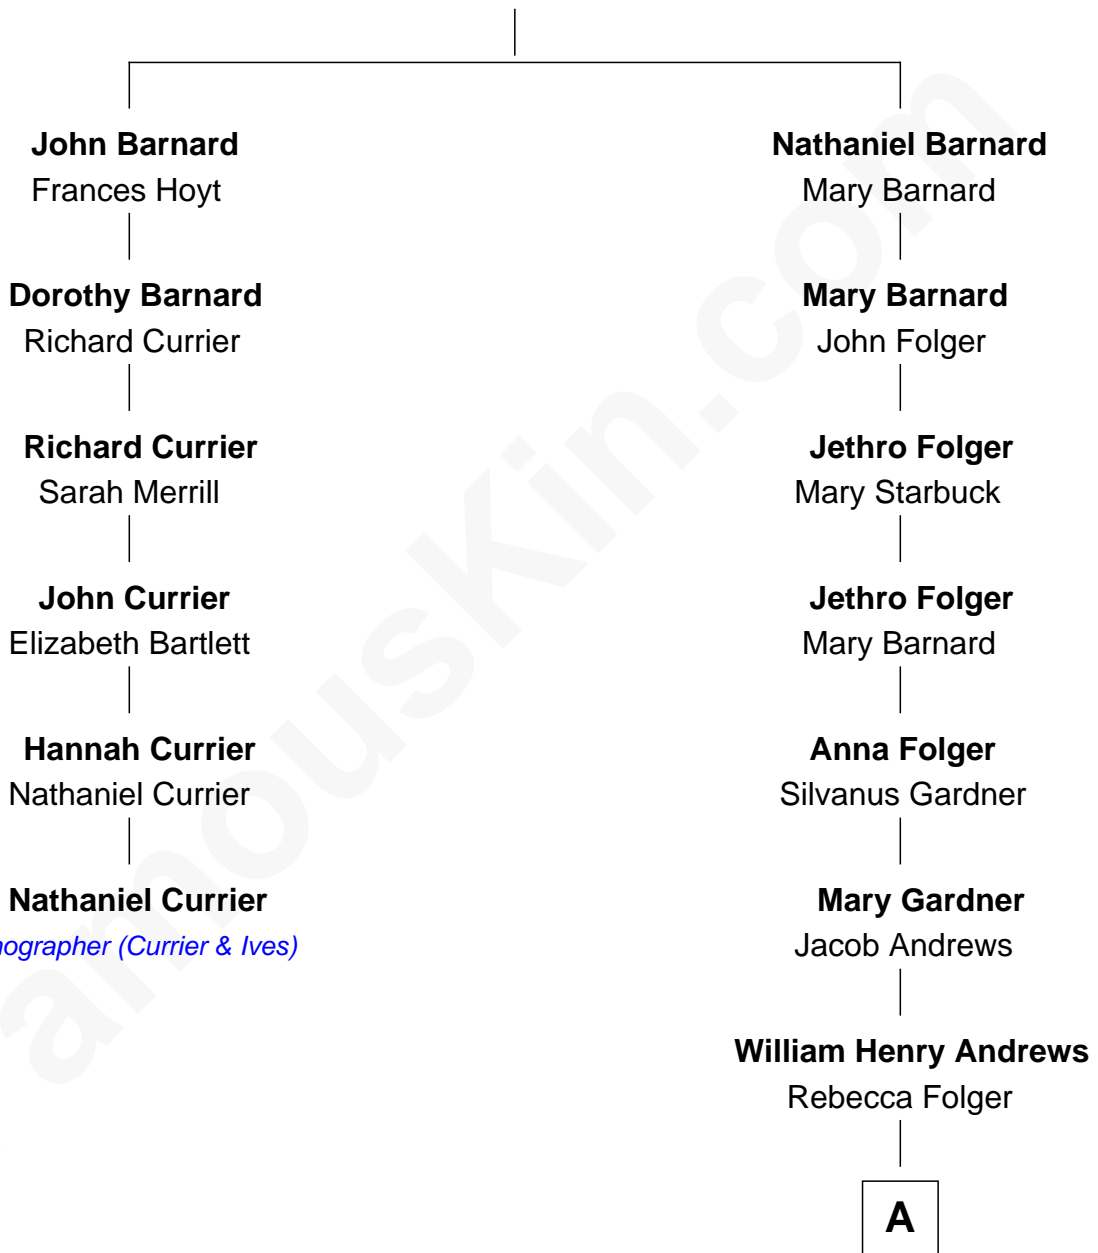

FamousKin.com Relationship Chart of

Nathaniel Currier

Lithographer (Currier & Ives)

5th cousin 7 times removed of

Amy Poehler

Actress and Comedienne

Thomas Barnard

Elinor - - - - -

A

Elizabeth Ann Andrews

Abner B. Fisher

Eugene B. Fisher

Frances Catharine Baxendale

Elizabeth Adelaide Fisher

James S. Andrews

Anna Marie Andrews