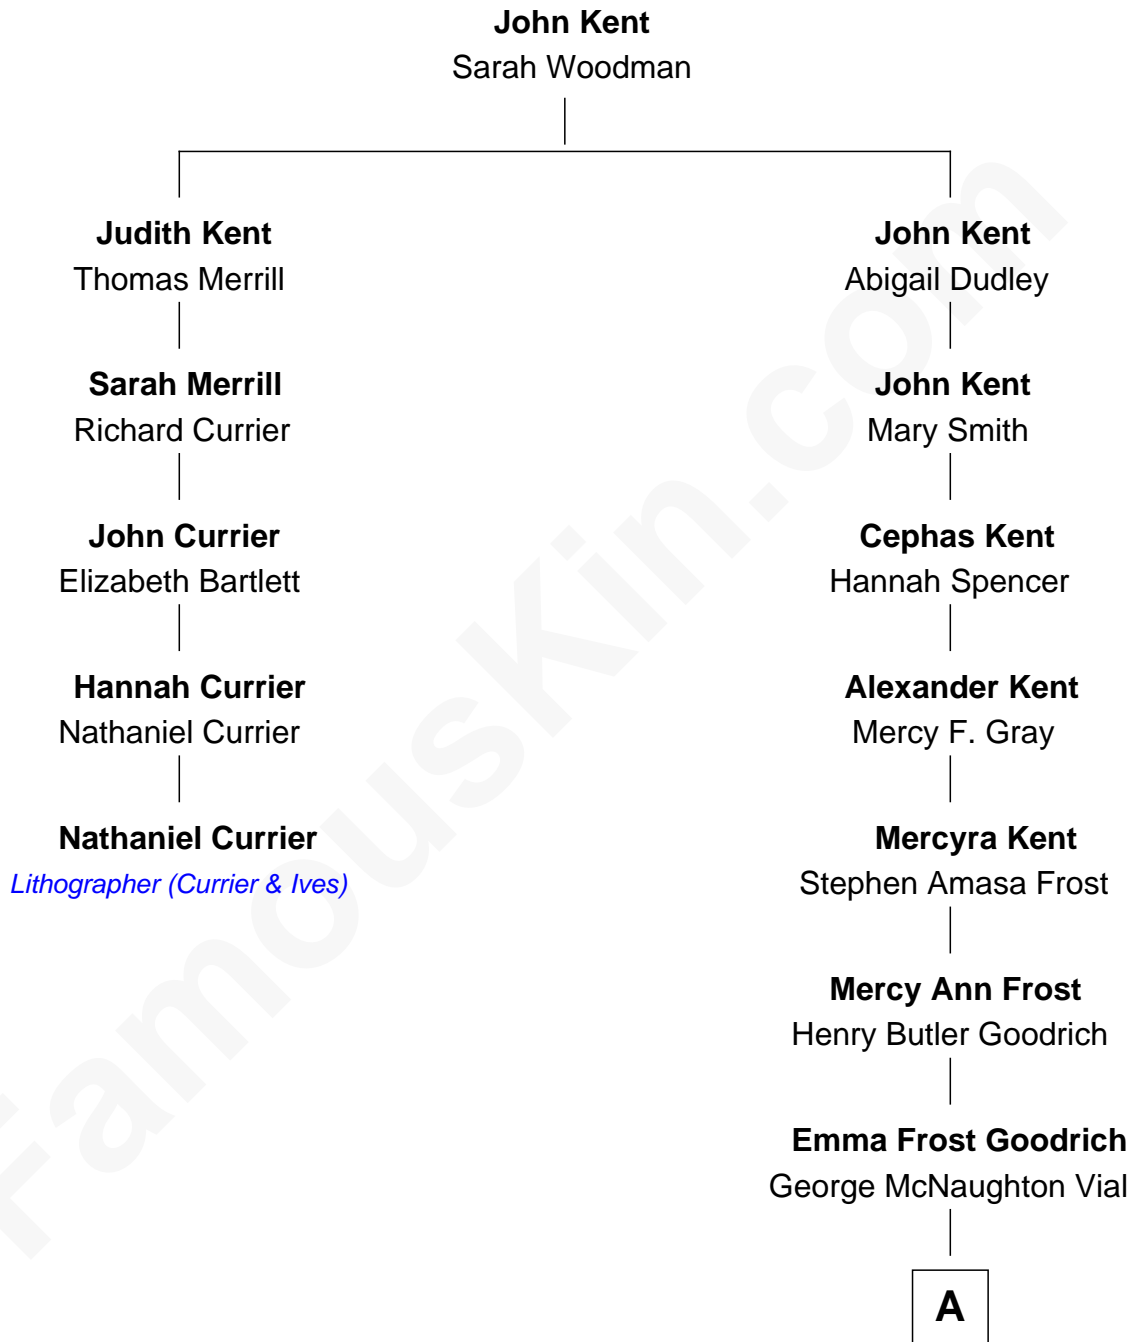

FamousKin.com Relationship Chart of

Nathaniel Currier

Lithographer (Currier & Ives)

4th cousin 6 times removed of

Kate Upton

Sports Illustrated Swimsuit Cover Model

A

Charles Henry Vial
Margaret Hastings Tyler

Elizabeth Brooks Vial
Stephen Edward Upton

Jefferson Matthew Upton
Shelley Fawn Davis

Kate Upton
Model and Actress