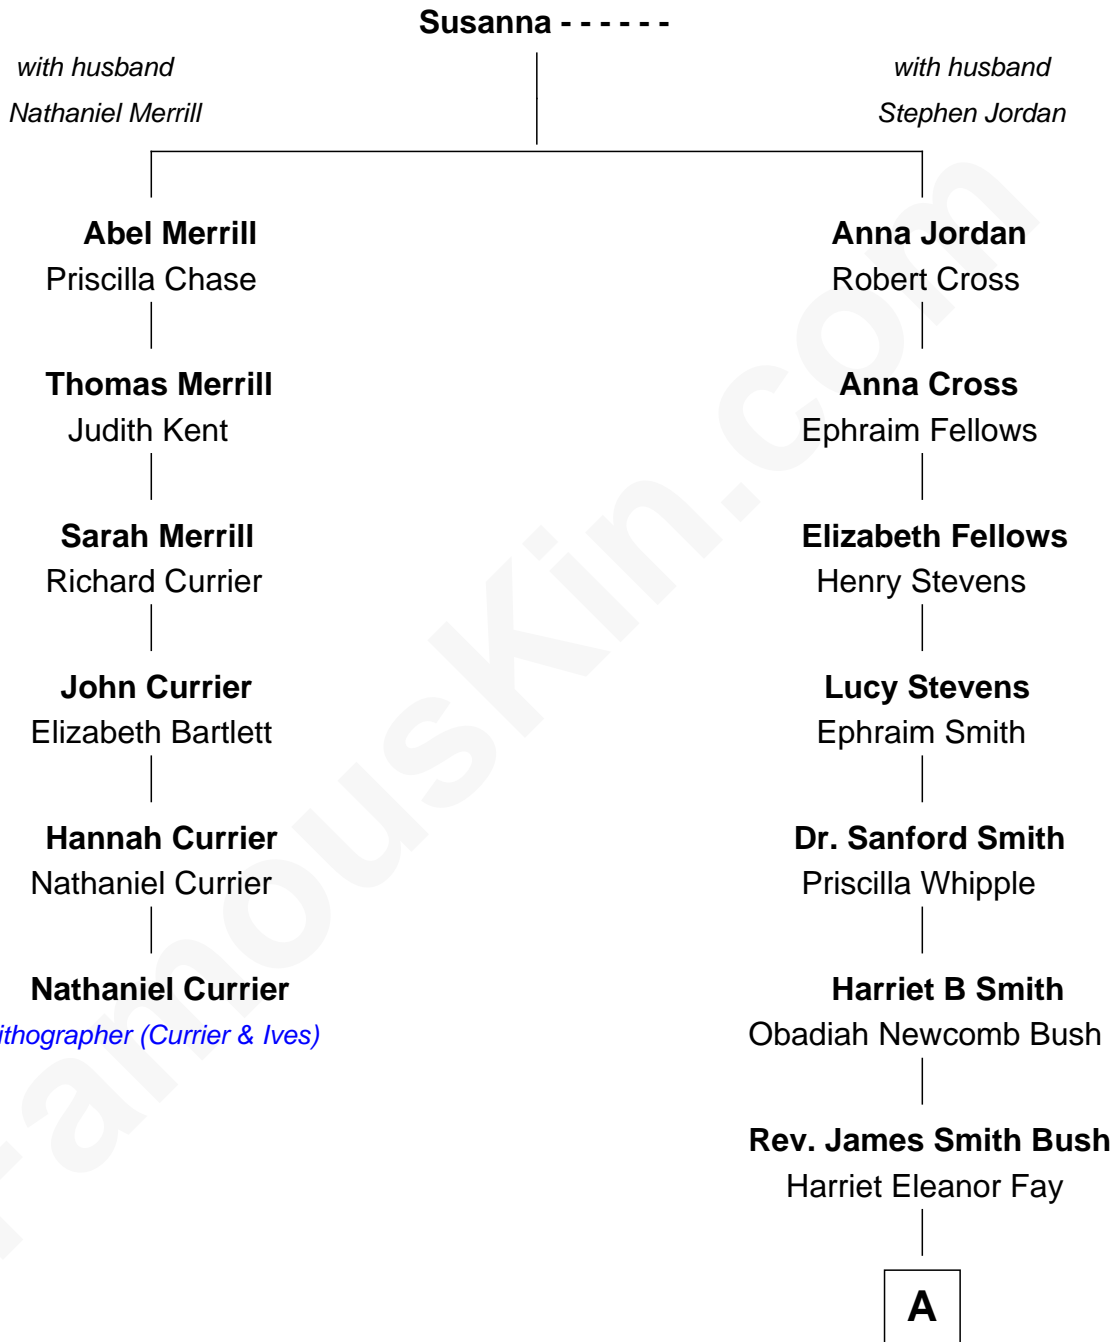

# FamousKin.com Relationship Chart of

**Nathaniel Currier**

*Lithographer (Currier & Ives)*

5th cousin 5 times removed of

**Jeb Bush**

*43rd Governor of Florida*

**A**

—  
**Samuel Prescott Bush**

Flora Sheldon

—  
**Prescott Sheldon Bush**

Dorothy Wear Walker

—  
**George Herbert Walker Bush**

Barbara Pierce

—  
**Jeb Bush**

*43rd Governor of Florida*