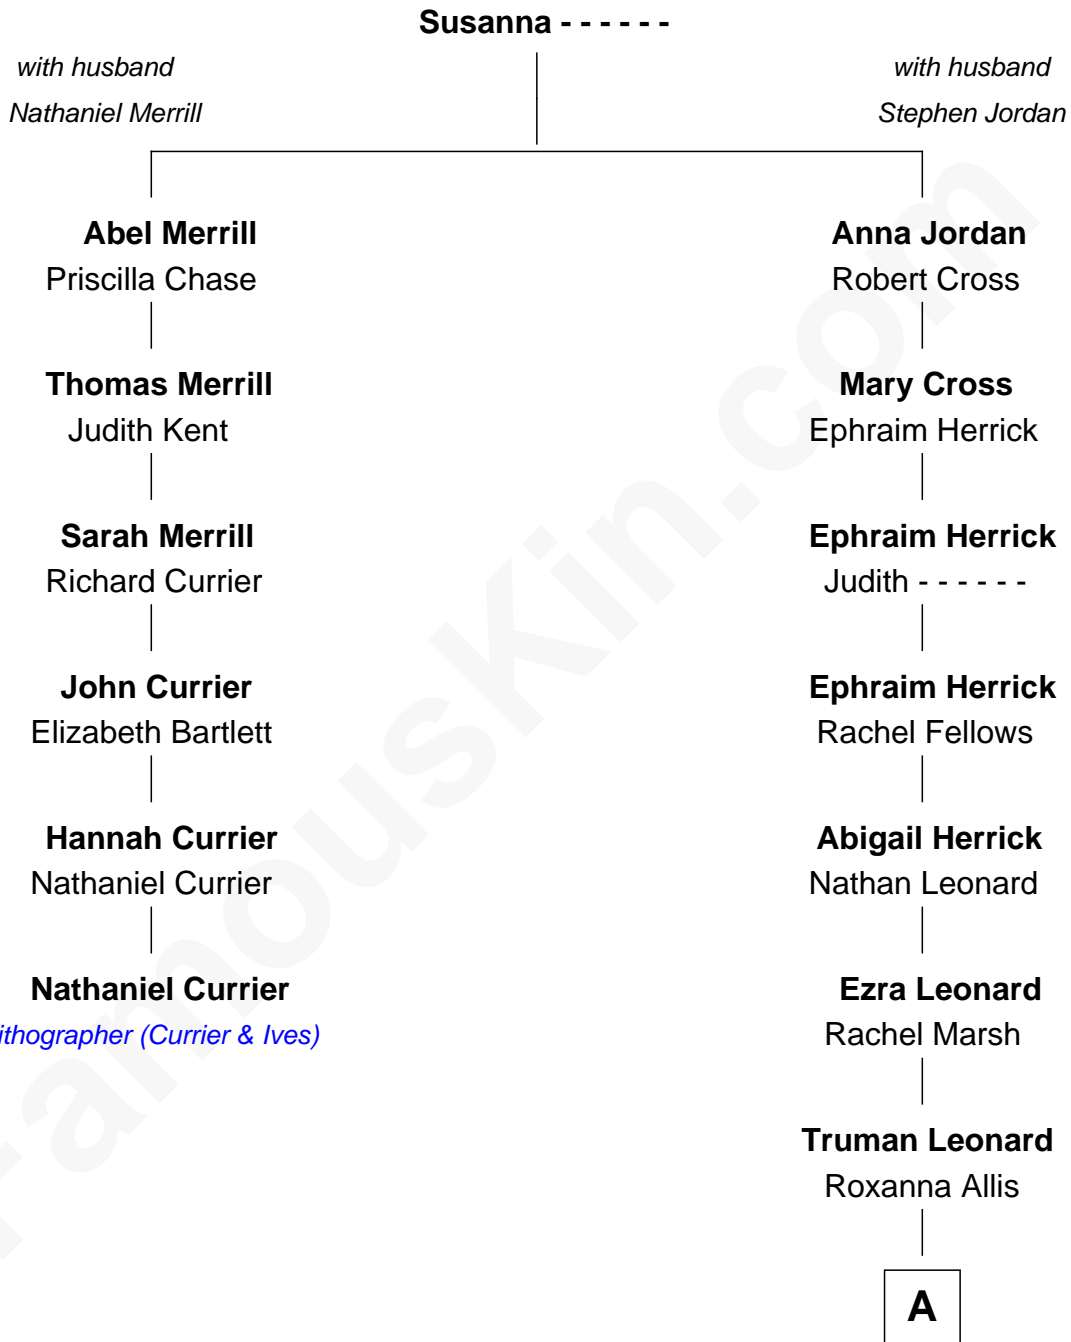

FamousKin.com Relationship Chart of

Nathaniel Currier

Lithographer (Currier & Ives)

5th cousin 6 times removed of

Steve Young

NFL Hall of Fame Quarterback

A

Truman Leonard
Mary Ann Meadows

George M. Leonard
Mary Ann Sanders

Louise Leonard
Scott Richmond Young

LeGrande L. Young
Sherry Ann Steed

Steve Young
NFL Hall of Fame Quarterback