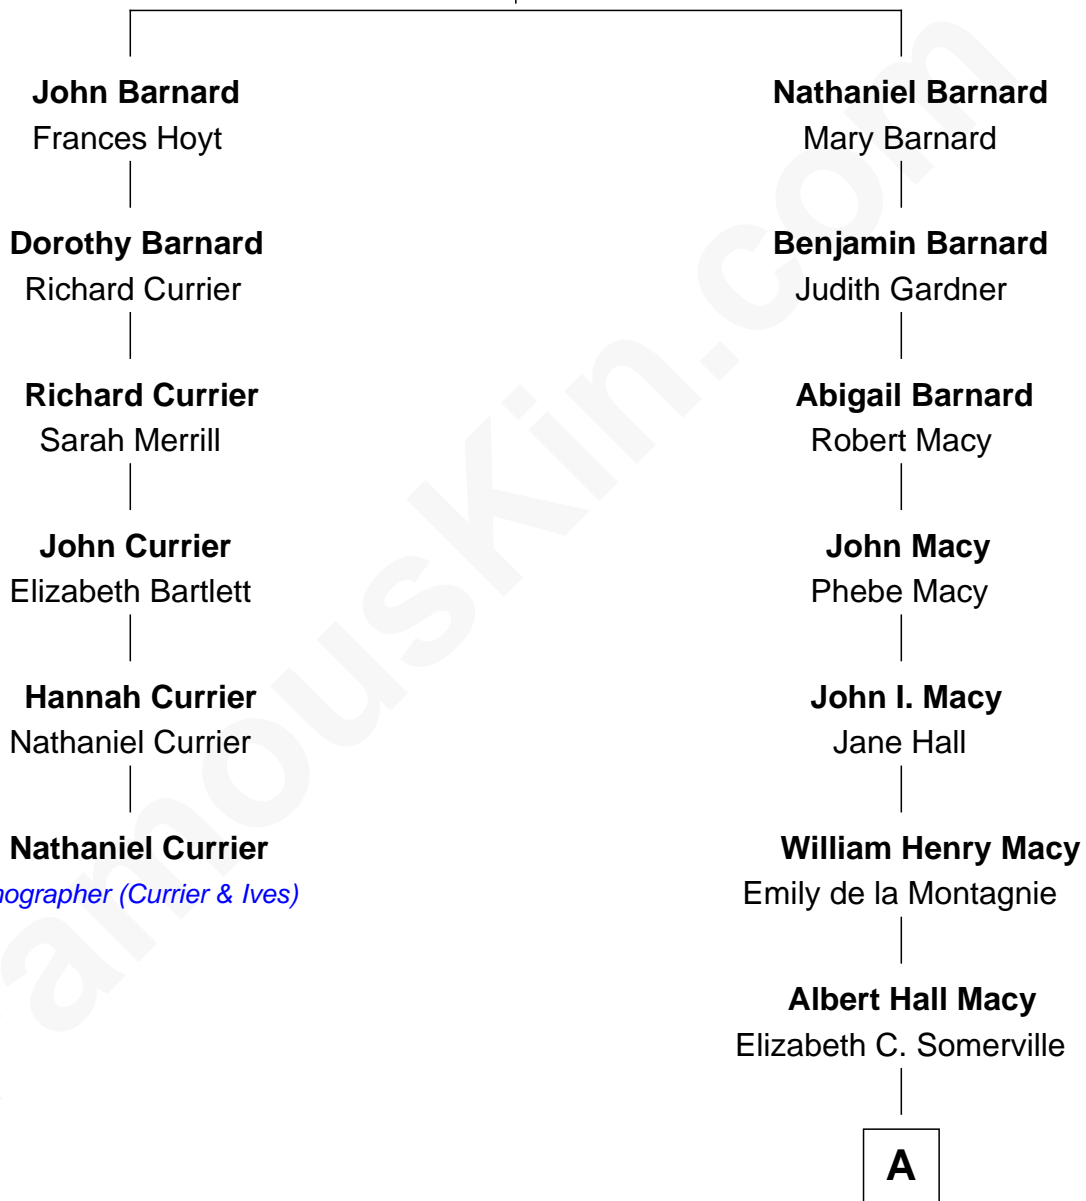

# FamousKin.com Relationship Chart of

**Nathaniel Currier**

*Lithographer (Currier & Ives)*

5th cousin 3 times removed of

**William H. Macy**

*TV and Movie Actor*

**Thomas Barnard**

Elinor - - - - -

A

William Hall Macy  
Lois Elizabeth Overstreet

William H. Macy  
*TV and Movie Actor*

FamousKin.com