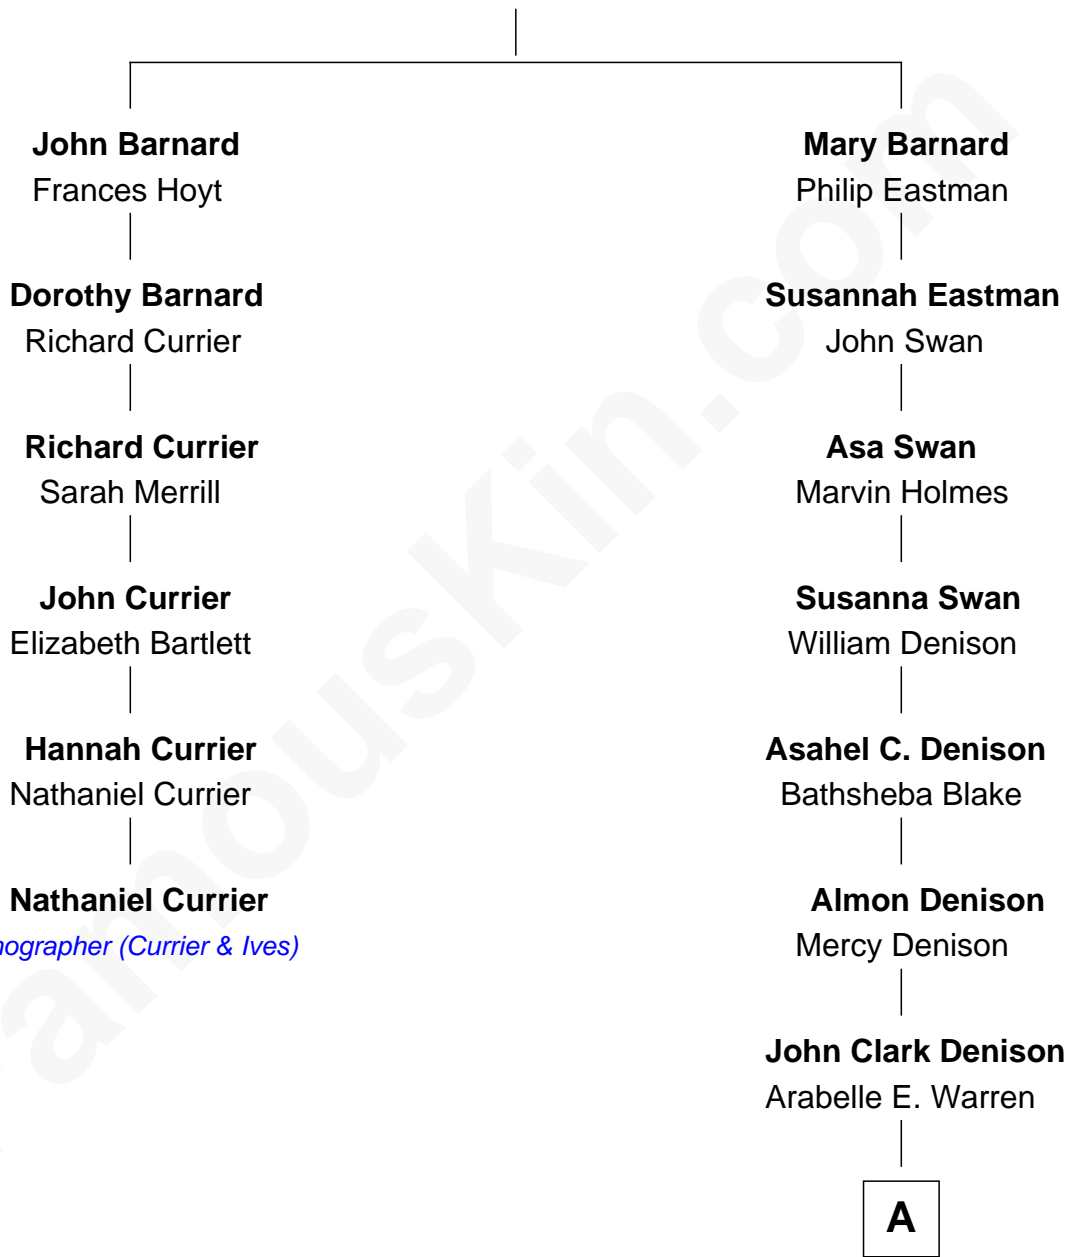

# FamousKin.com Relationship Chart of

**Nathaniel Currier**

*Lithographer (Currier & Ives)*

5th cousin 5 times removed of

**James Taylor**

*Singer-Songwriter*

**Thomas Barnard**

Elinor - - - - -

**A**

Etta M. Denison

Henry Woodard

Henry Herman Woodard

Ella Angelique Knox

Gertrude Arline Woodard

Dr. Isaac Montrose Taylor

James Taylor

*Singer-Songwriter*

FamousKin.com