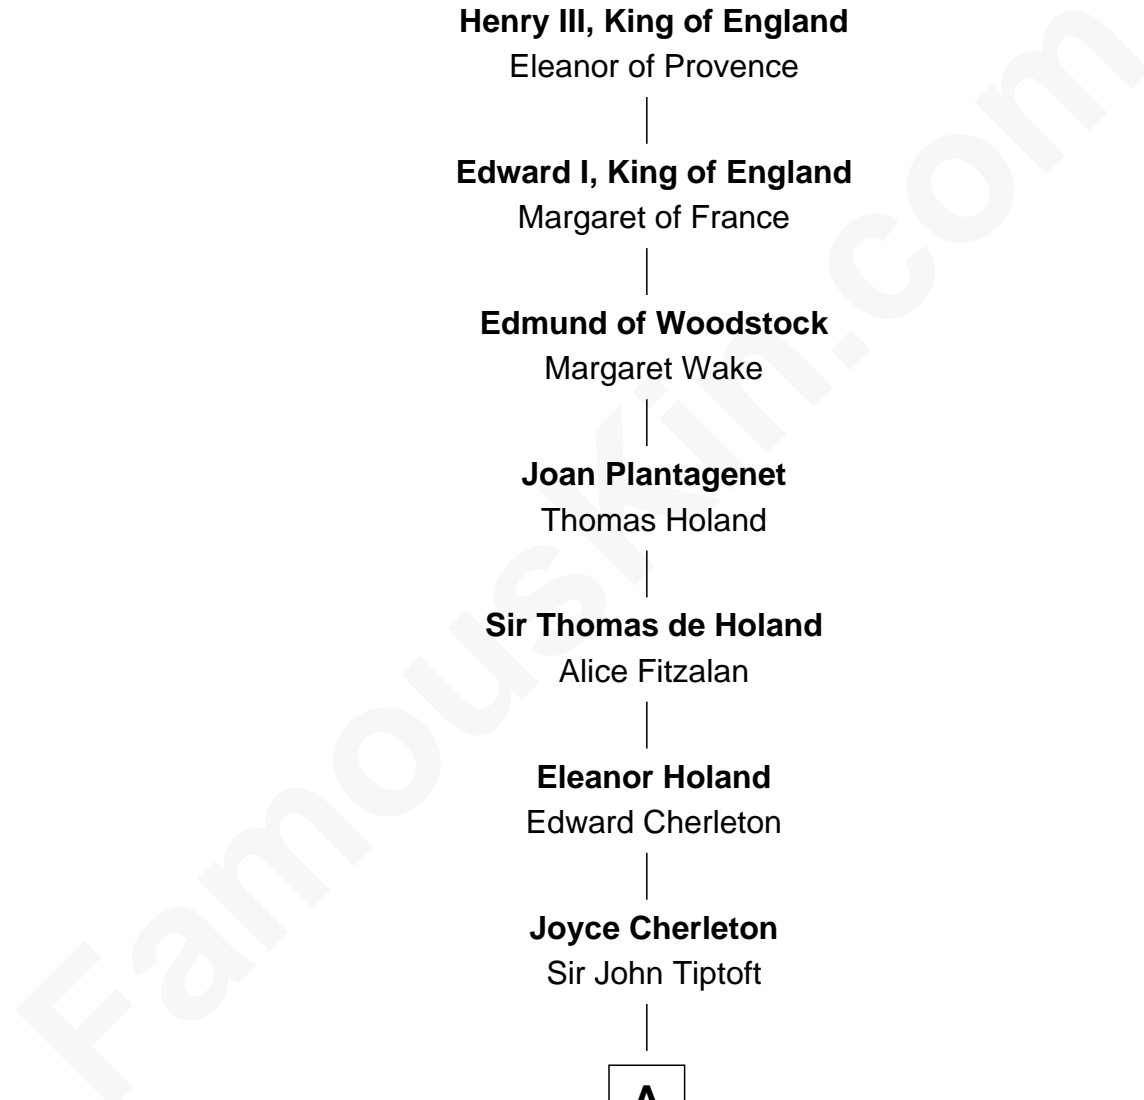

FamousKin.com
Relationship Chart of
Isabelle of Angoulême
 (c1188 - 1246)

19th Great-grandmother of
Colonel Robert Gould Shaw
U.S. Civil War leader of film "Glory" fame

Isabelle of Angoulême

John, King of England

Henry III, King of England

Eleanor of Provence

Edward I, King of England

Margaret of France

Edmund of Woodstock

Margaret Wake

Joan Plantagenet

Thomas Holand

Sir Thomas de Holand

Alice Fitzalan

Eleanor Holand

Edward Cherleton

Joyce Cherleton

Sir John Tiptoft

A

A