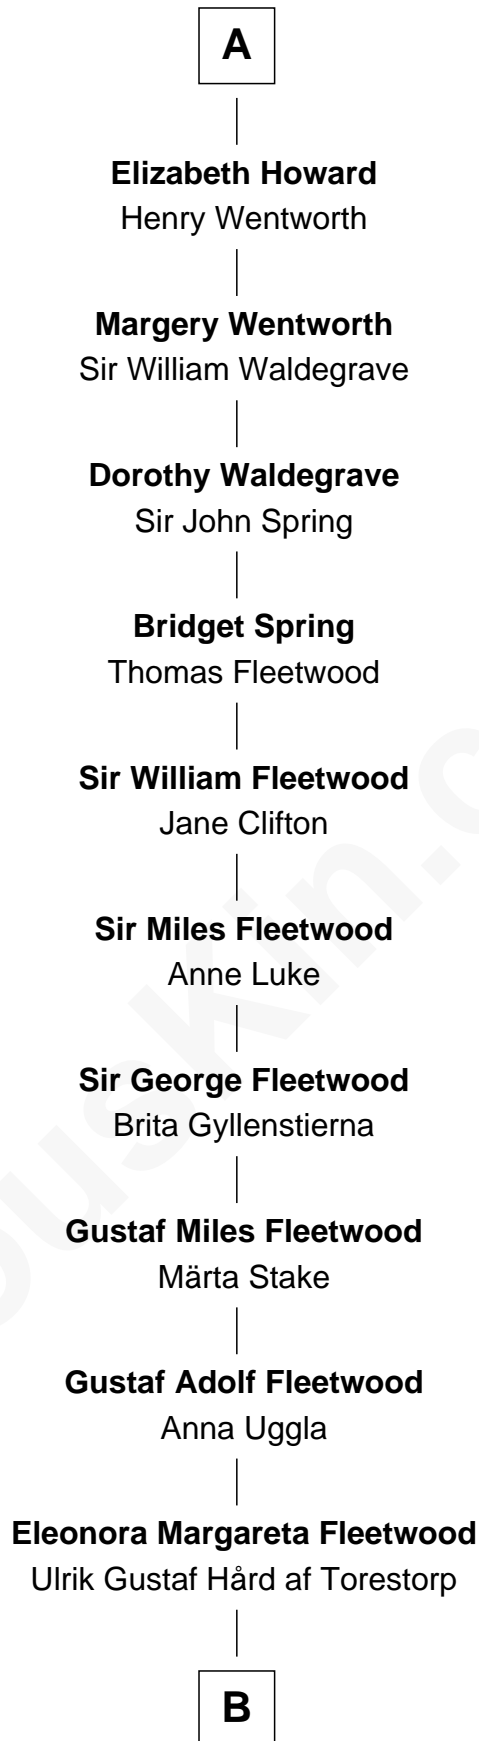

**FamousKin.com**  
**Relationship Chart of**  
**Isabelle of Angoulême**  
*(c1188 - 1246)*

**22nd Great-grandmother of**  
**Maggie Gyllenhaal**  
*Movie Actress*

**Isabelle of Angoulême**

John, King of England

**Richard Plantagenet**

**Sir Richard of Cornwall**

Joan -----

**Joan of Cornwall**

Sir John Howard

**Sir John Howard**

Alice de Bois

**Sir Robert Howard**

Margaret de Scales

**Sir John Howard**

Alice Tendring

**Henry Howard**

Mary Hussey

**B**

—  
**Anna Hård af Torestorp**

Leonard Gyllenhaal

—  
**Fredrik Leonard Gyllenhaal**

Christina Lovisa Westling

—  
**Anders Leonard Gyllenhaal**

Selma Amanda Nelson

—  
**Leonard Ephraim Gyllenhaal**

Philo Pendleton

—  
**Hugh Anders Gyllenhaal**

Virginia Lowrie Childs