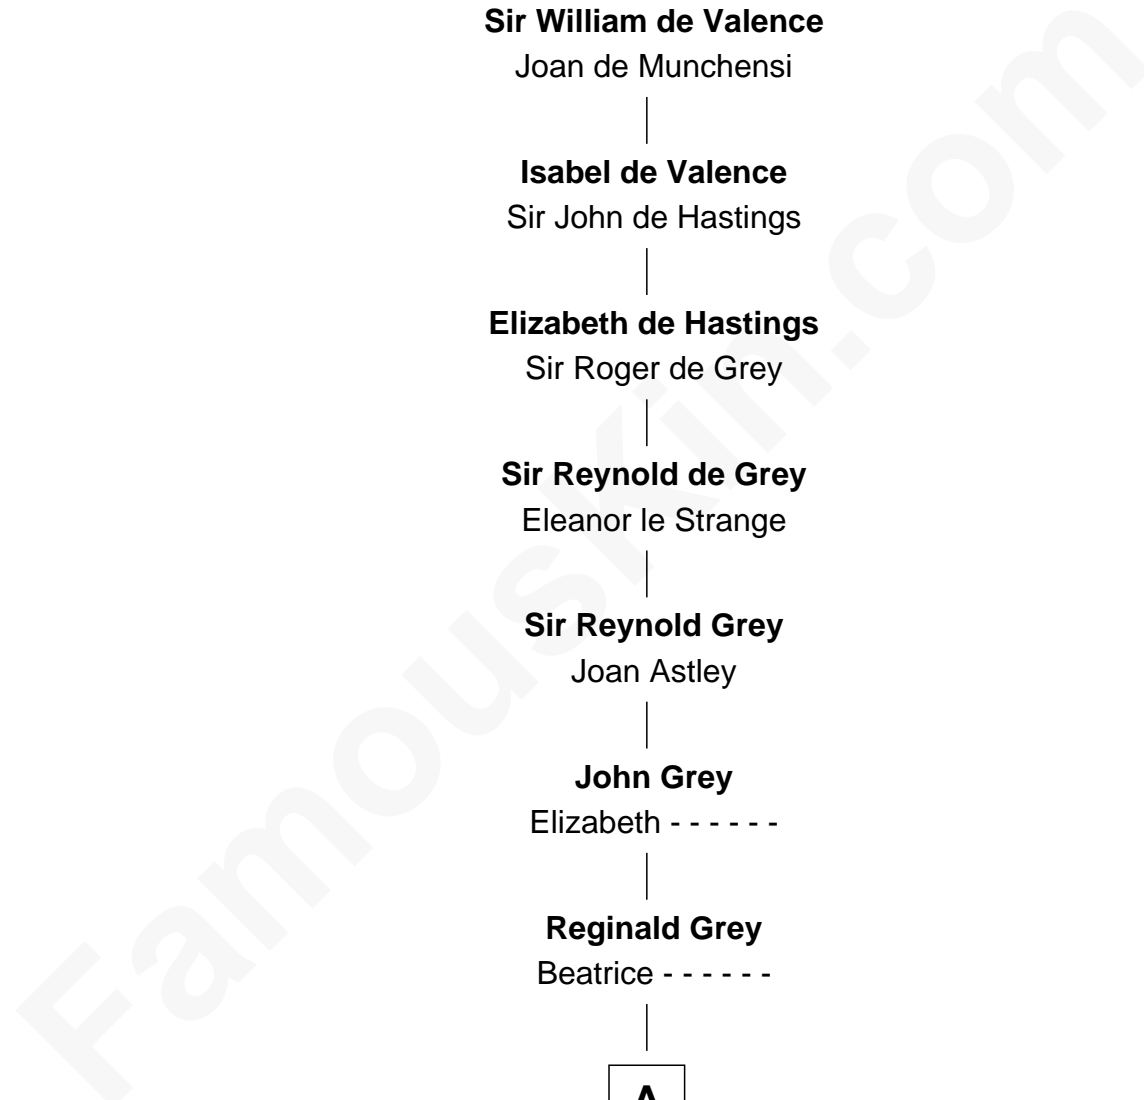

FamousKin.com
Relationship Chart of
Isabelle of Angoulême
 (c1188 - 1246)

21st Great-grandmother of
Sigourney Weaver
Movie Actress

Isabelle of Angoulême

Hugh X de Lusignan

Sir William de Valence

Joan de Munchensi

John Grey

Elizabeth - - - - -

Reginald Grey

Beatrice - - - - -

A

A

Thomas Grey
Bennett Launcelyn

Reginald Grey
Elizabeth Isaac