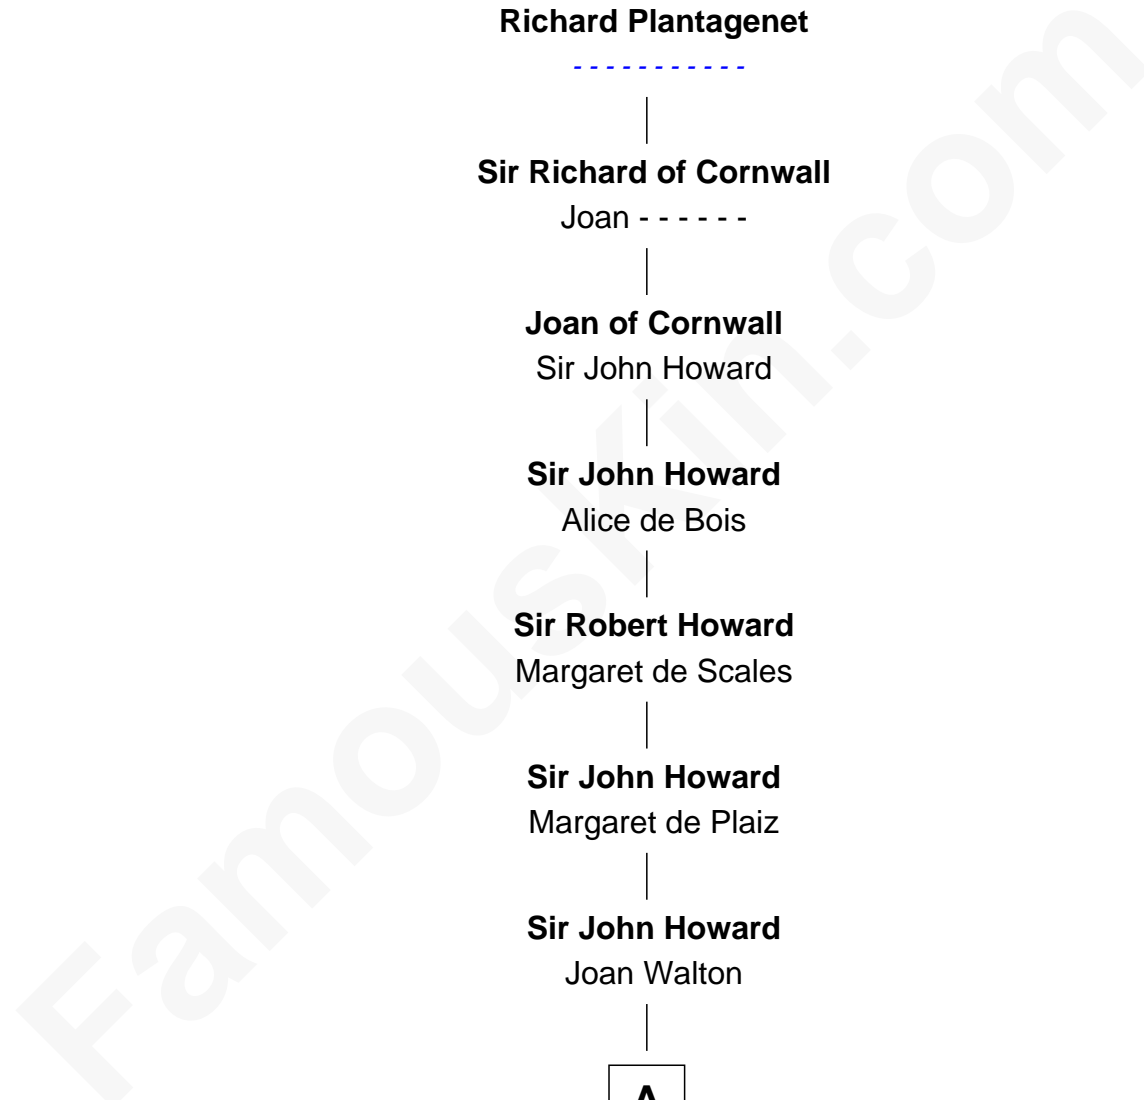

FamousKin.com
Relationship Chart of
Isabelle of Angoulême
 (c1188 - 1246)

21st Great-grandmother of

Alan Ladd
Movie Actor

Isabelle of Angoulême

John, King of England

Richard Plantagenet

Sir Richard of Cornwall

Joan - - - - -

Joan of Cornwall

Sir John Howard

Sir John Howard

Alice de Bois

Sir Robert Howard

Margaret de Scales

Sir John Howard

Margaret de Plaiz

Sir John Howard

Joan Walton

A

A

Elizabeth Howard

Sir John de Vere

Joan de Vere

Sir William Norreys

Margaret Norreys

Gilbert Bullock

Thomas Bullock

Alice Kingsmill

Richard Bullock

Alice Berrington

William Bullock