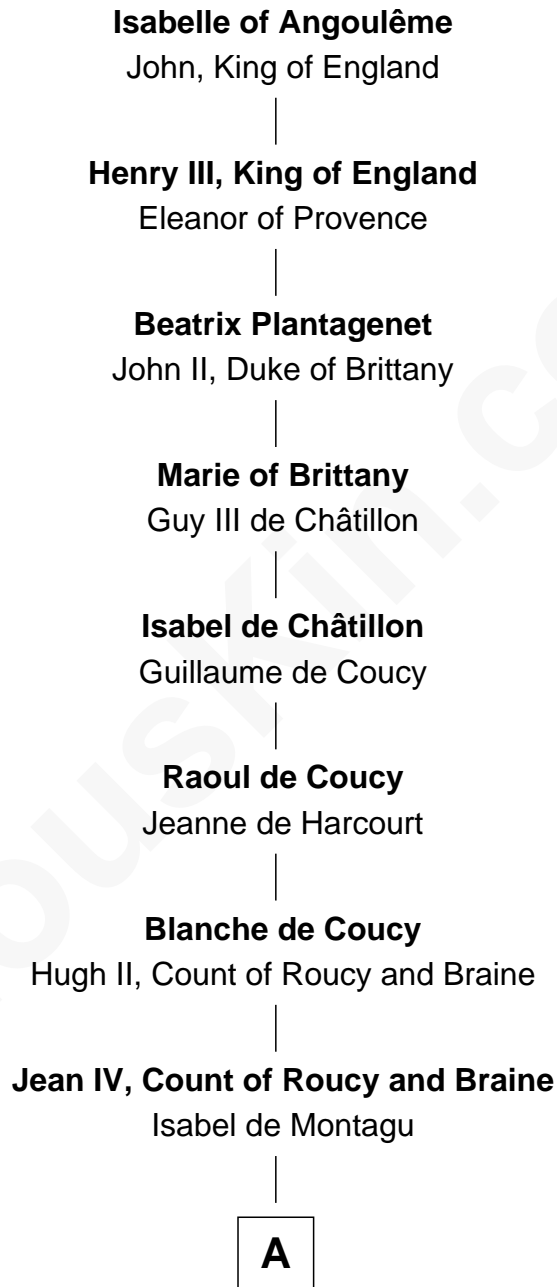

FamousKin.com
Relationship Chart of
Isabelle of Angoulême
(c1188 - 1246)

24th Great-grandmother of
Pierre Trudeau
15th Prime Minister of Canada

B

—
Jeanne Amiot

Paul Tessier

—
Anne-Marie Tessier

Louis-Étienne Gagné

—
Pierre Gagné

Catherine Longtin

—
René-Amable Gagné

Marie-Renée Hamelin

—
Marguerite Gagné

Louis Michel Trudeau

—
Louis Trudeau

Marie-Louise Dupuis

—
Joseph Louis Trudeau

Marguerite-Malvina Cardinal

—
Charles Émile Trudeau

Grace Elliott

—
Pierre Trudeau

15th Prime Minister of Canada