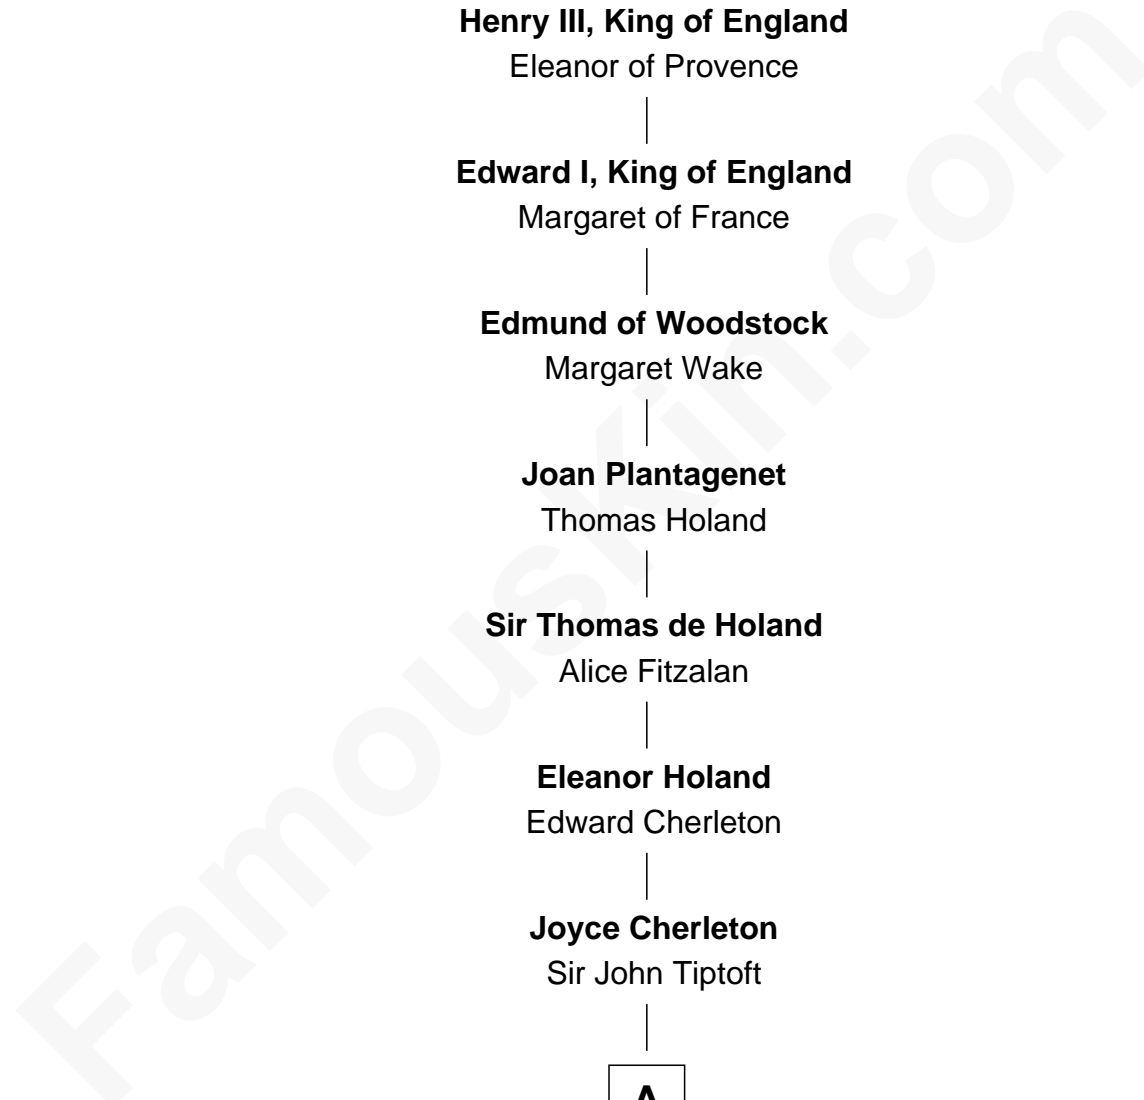

FamousKin.com
Relationship Chart of
Isabelle of Angoulême
 (c1188 - 1246)

18th Great-grandmother of
Oliver Wendell Holmes, Sr.
American "Fireside" Poet

Isabelle of Angoulême

John, King of England

Henry III, King of England

Eleanor of Provence

Edward I, King of England

Margaret of France

Edmund of Woodstock

Margaret Wake

Joan Plantagenet

Thomas Holand

Sir Thomas de Holand

Alice Fitzalan

Eleanor Holand

Edward Cherleton

Joyce Cherleton

Sir John Tiptoft

A

A

Joyce Tiptoft